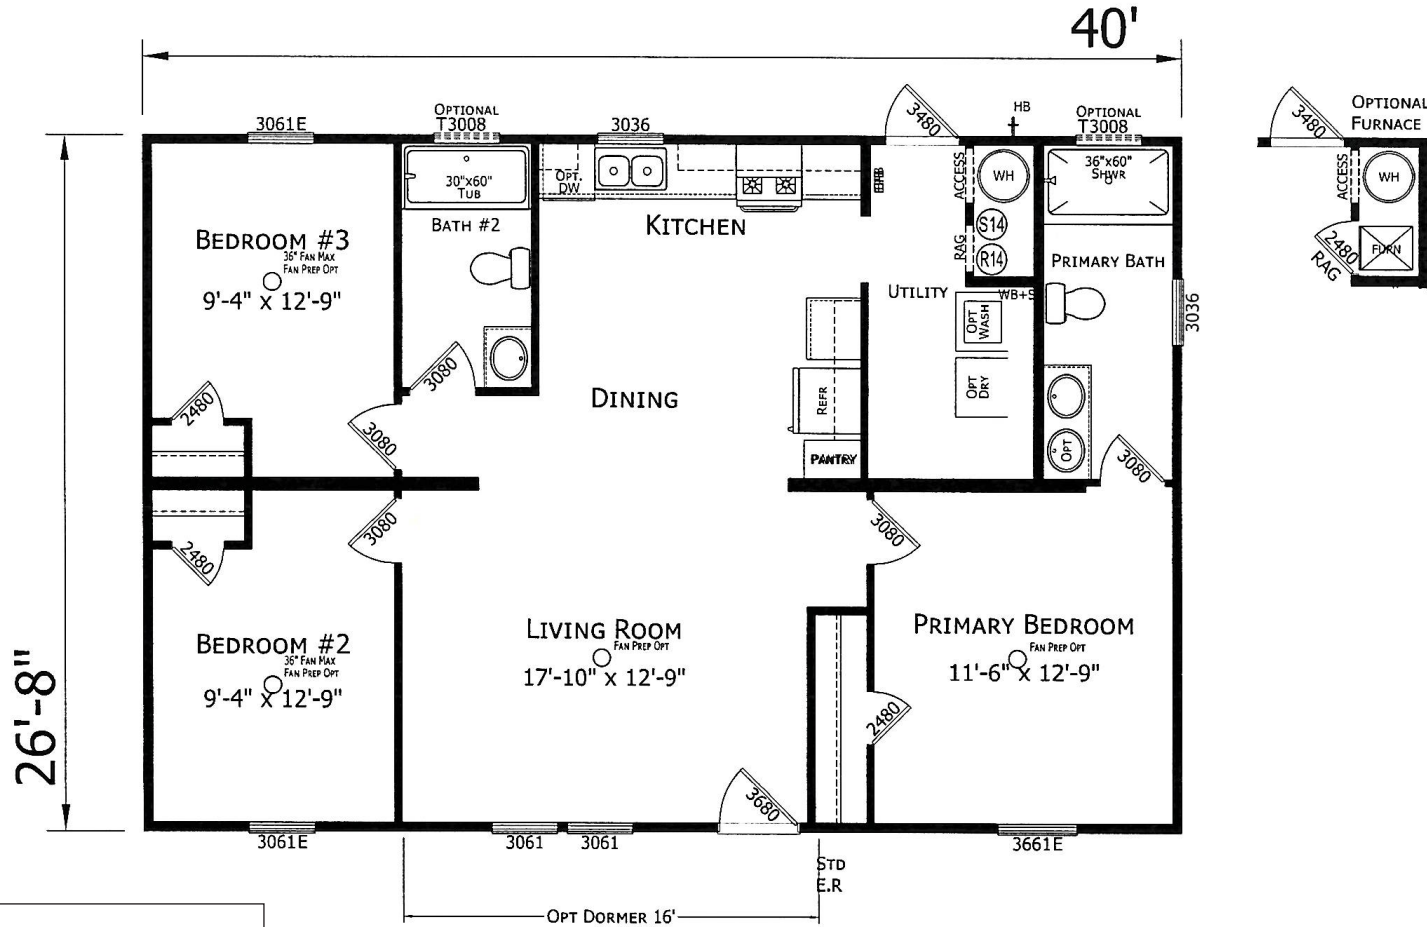

Yulee

Prime Series

1,067 SQ. FT. (Approximate) 3 Bedroom, 2 Bath

Last Updated: 8-16-24

CHAMPION HOMES CENTER
1915A SE SR100
Lake City, Florida 32025

FactoryHomeSale.com | 1-800-965-3052

IMPORTANT: Champion Homes reserves the right to modify, cancel or substitute products or features of this event at any time without prior notice or obligation. Pictures and other promotional materials are representative and may depict or contain floor plans, square footages, elevations, options, upgrades, extra design features, decorations, floor coverings, specialty light fixtures, custom paint and wall coverings, window treatments, landscaping, sound and alarm systems, furnishings, appliances, and other designer/decorator features and amenities that are not included as part of the home and/or may not be available at all locations. Home, pricing and community information is subject to change, and homes to prior sale, at any time without notice or obligation. ©2021 Champion Homes. All rights reserved.