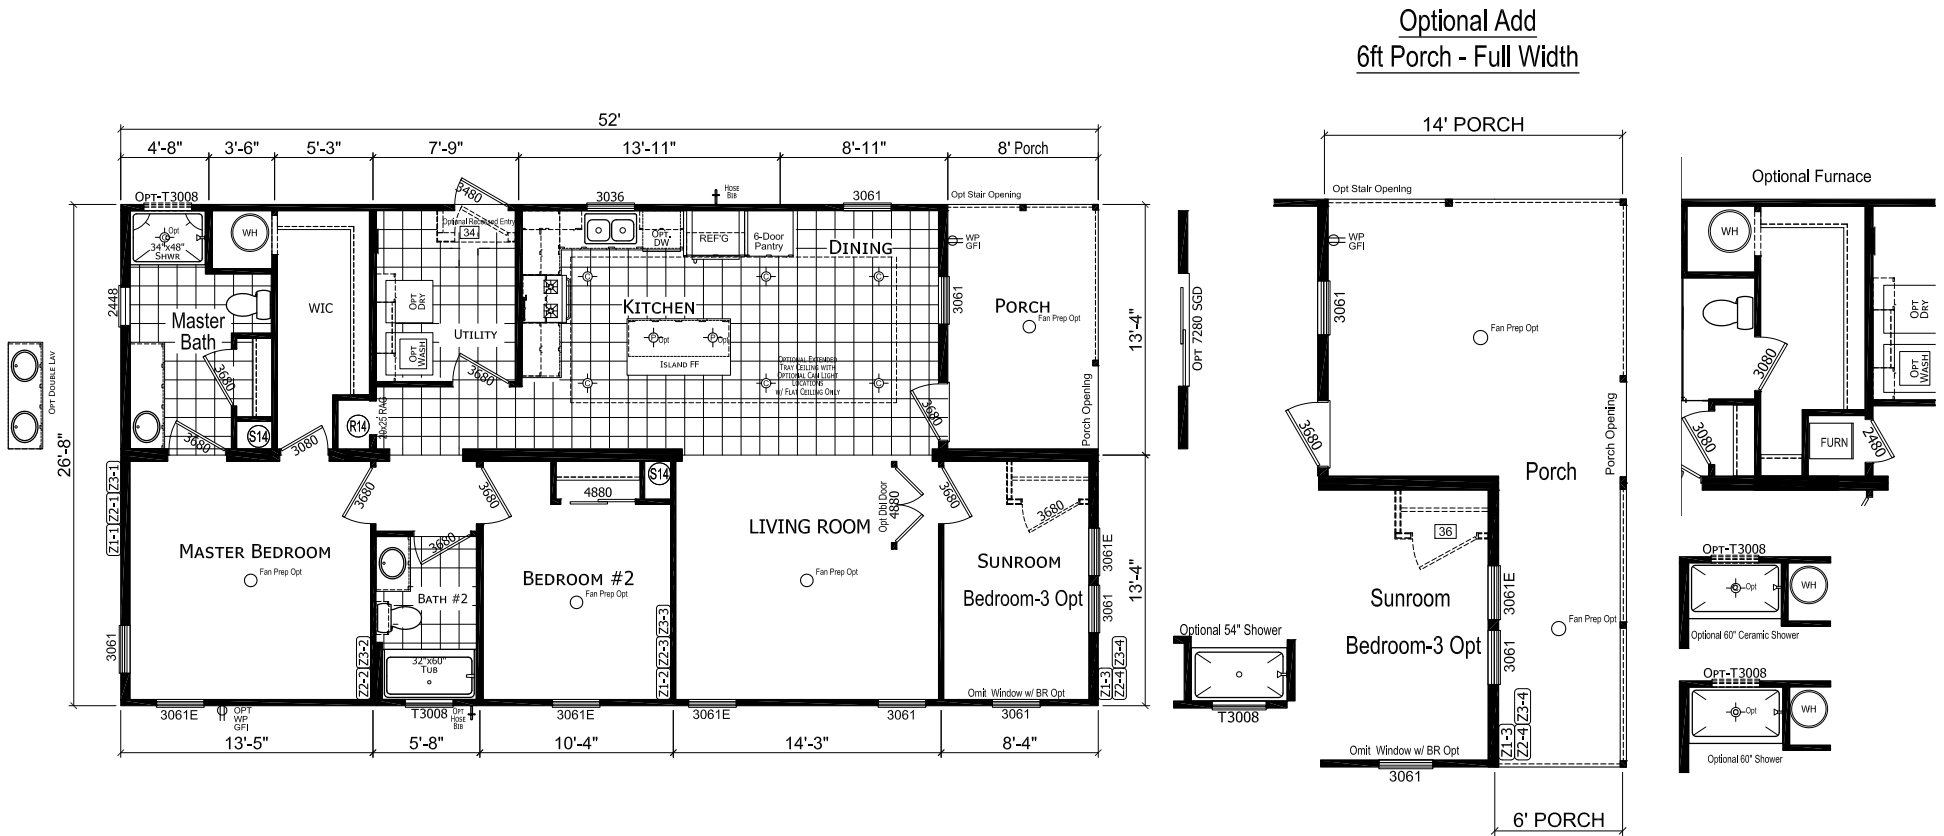

# Yarbo

Homes of Merit Community Series

1387 SQ. FT. (Approximate) 2 Bedroom, 2 Bath

Last Updated: 4-17-25

**CHAMPION HOMES CENTER**  
1915A SE SR100  
Lake City, Florida 32025

**FactoryHomeSale.com | 1-800-965-3052**