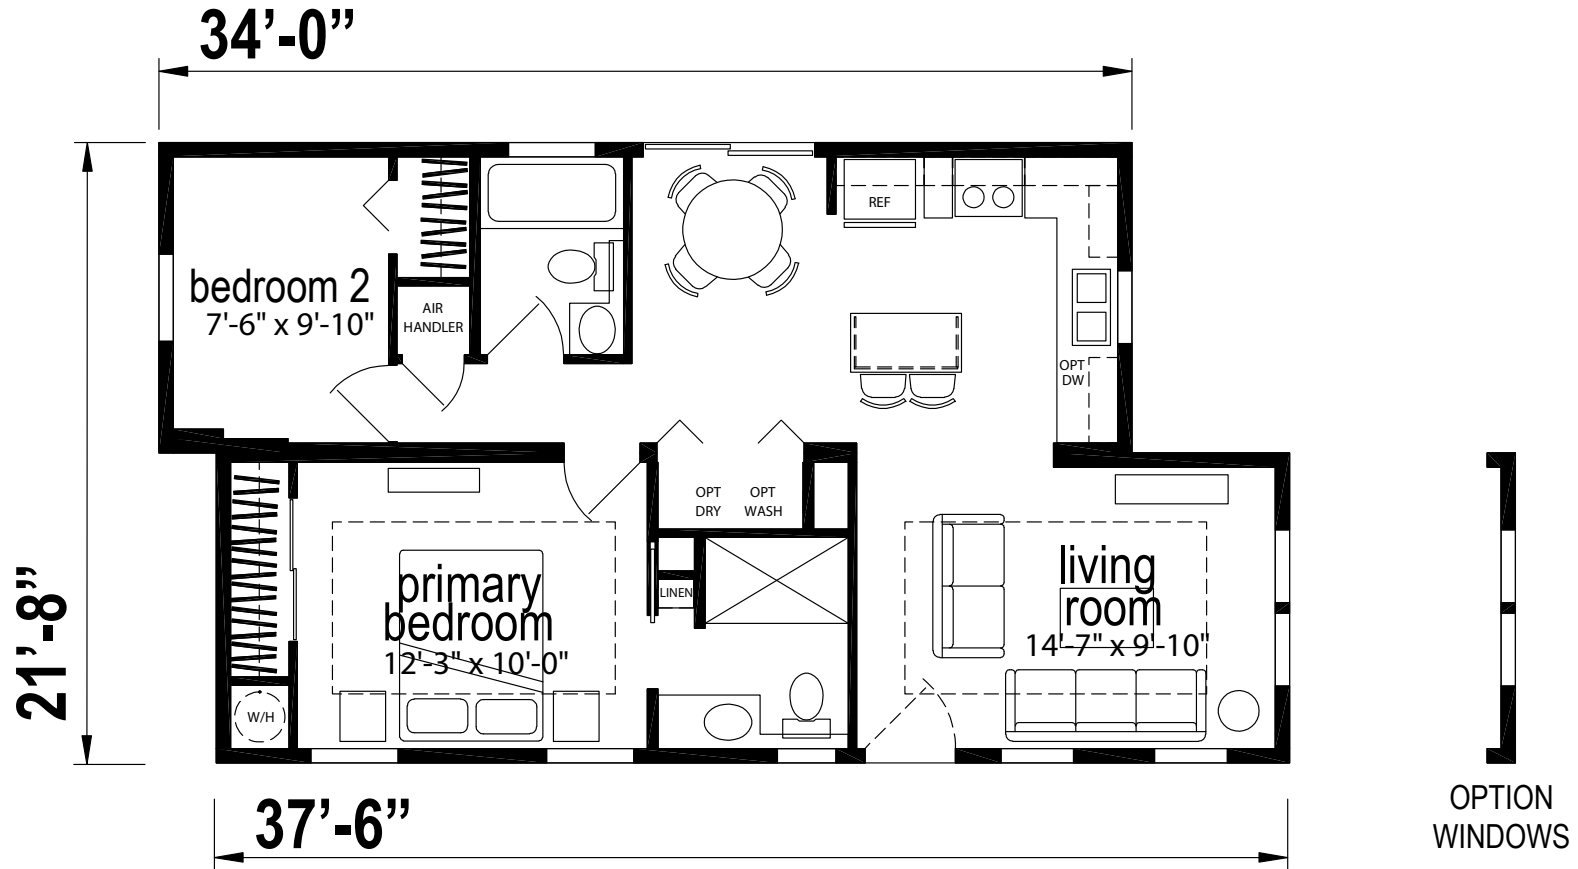

Woodford

Silver Springs Limited Series

774 SQ. FT. (Approximate) 2 Bedrooms, 2 Baths

Last Updated: 2-24-25

CHAMPION HOMES CENTER
1915A SE SR100
Lake City, Florida 32025

OPTION WINDOWS

FactoryHomeSale.com | 1-800-965-3052