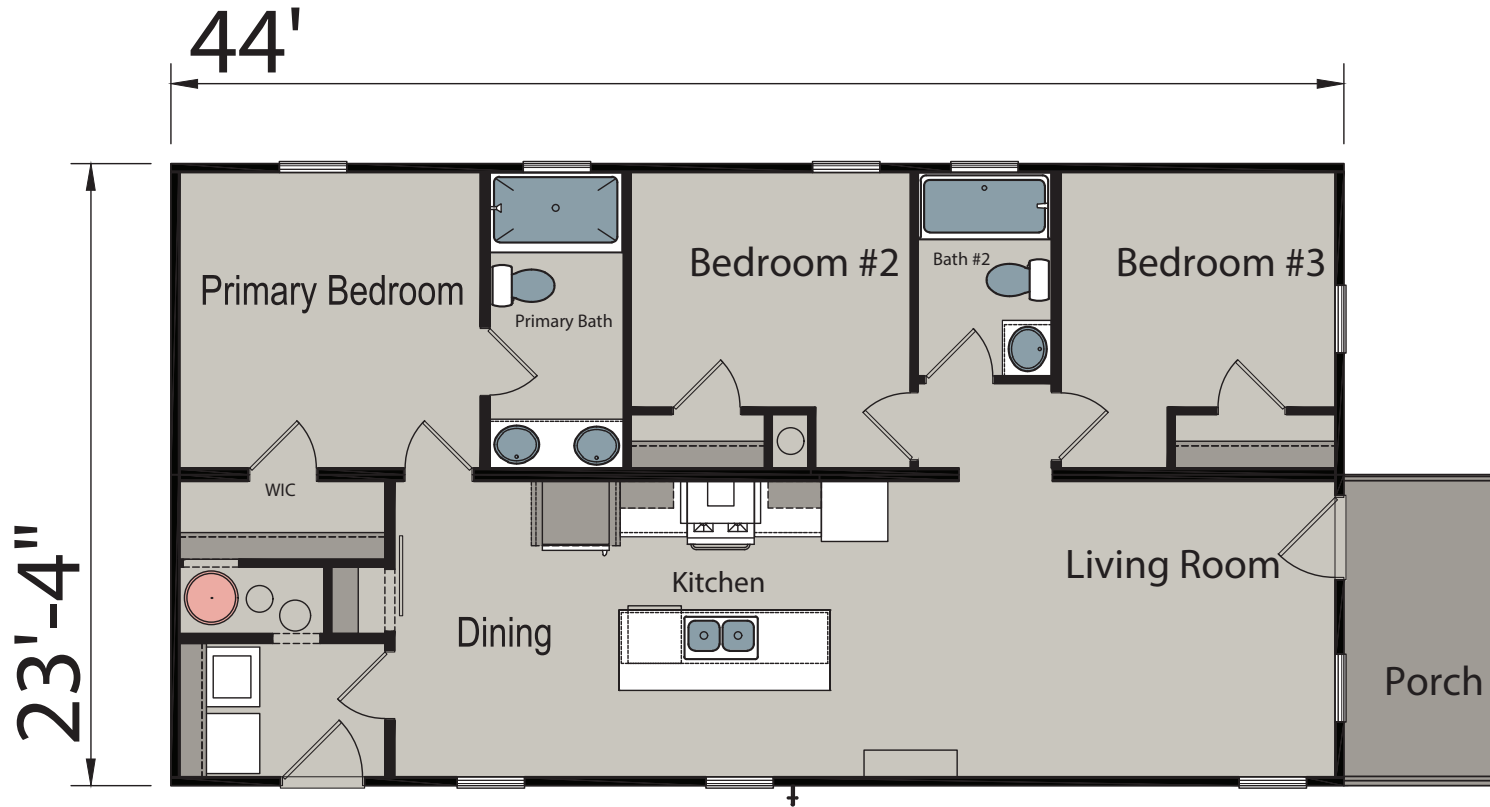

Winters

Bartow Series by Champion Homes

1,027 SQ. FT. (Approximate) 3 Bedroom, 2 Bath

Last Updated: 9-25-24

CHAMPION HOMES CENTER
1915A SE SR100
Lake City, Florida 32025

FactoryHomeSale.com | 1-800-965-3052