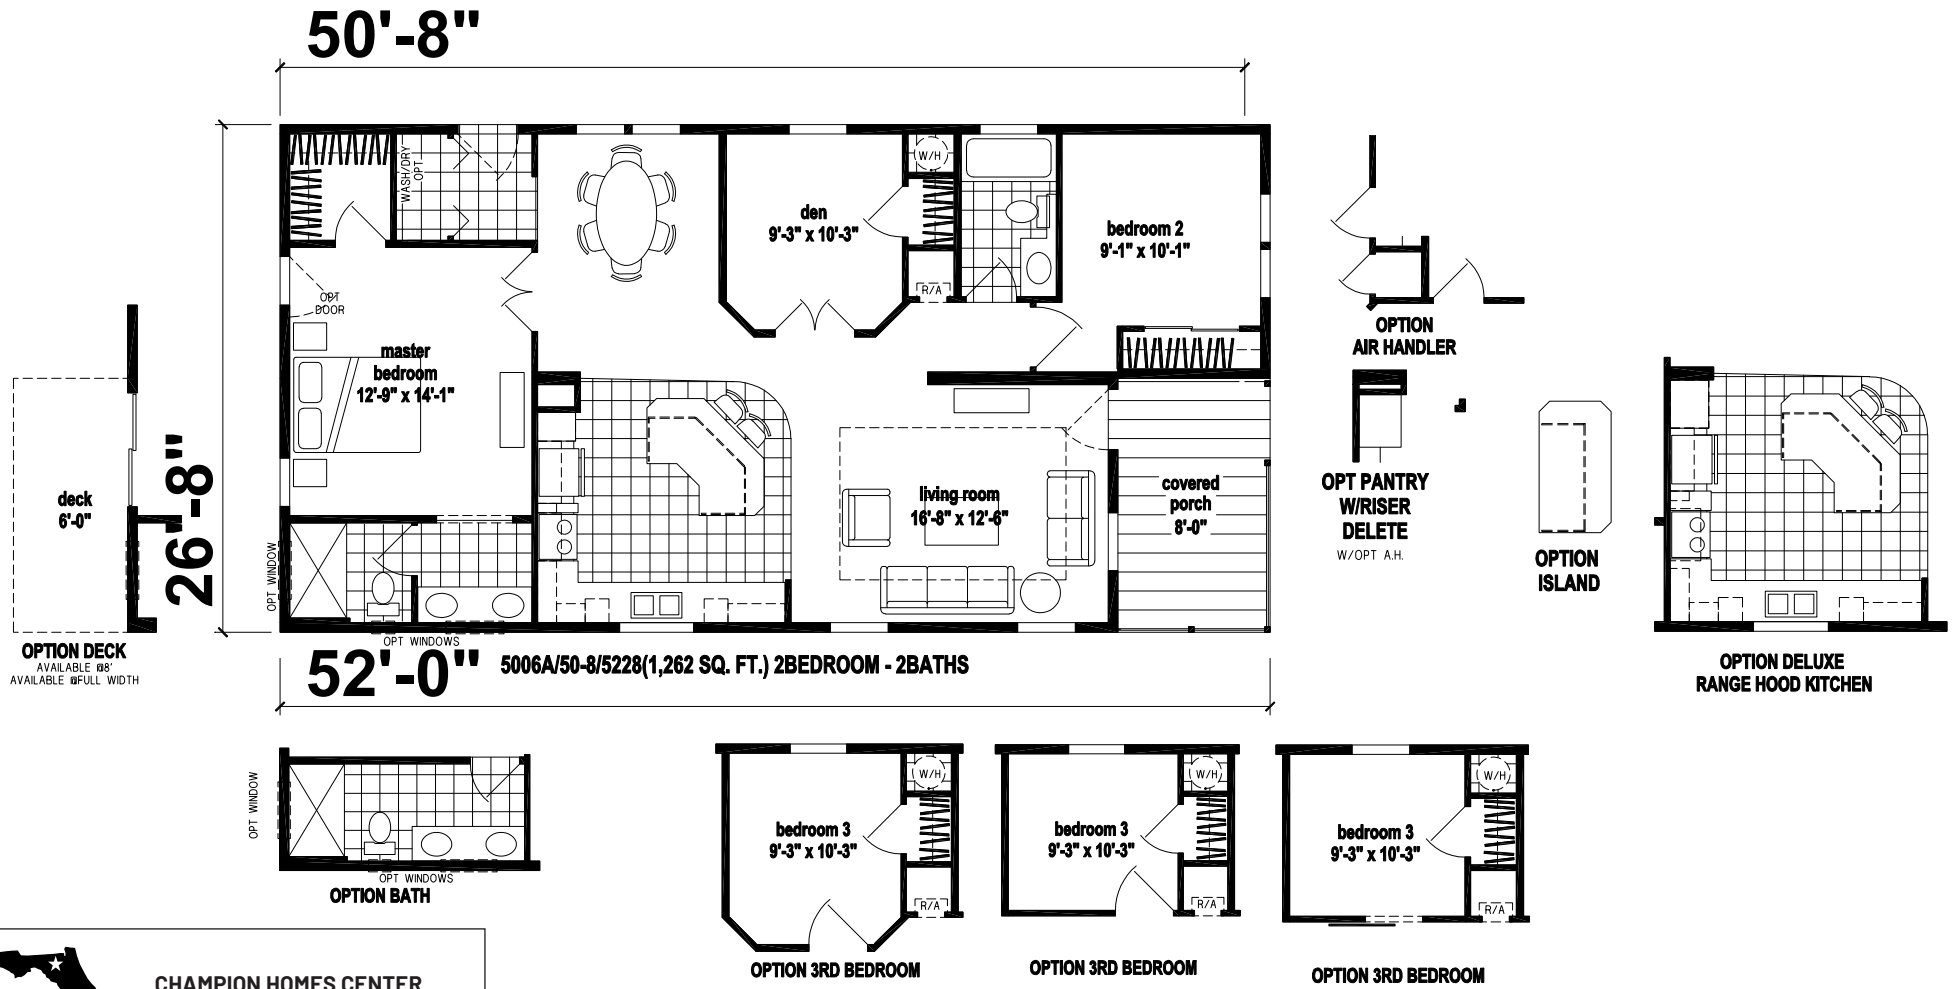

# Wilmington

Silver Springs Limited Series

1246 SQ. FT. (Approximate) 2 Bedrooms, 2 Baths

Last Updated: 2-24-25

**CHAMPION HOMES CENTER**  
1915A SE SR100  
Lake City, Florida 32025

**FactoryHomeSale.com | 1-800-965-3052**