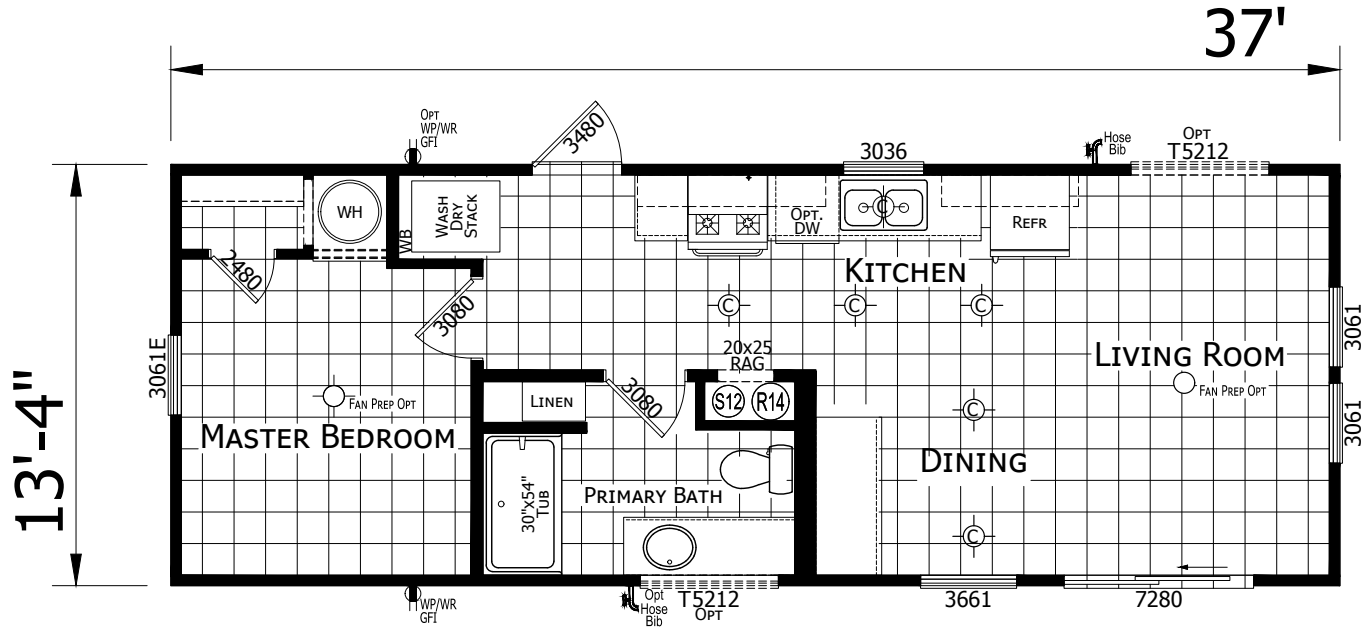

Willette

Prime Series

493 SQ. FT. (Approximate) 1 Bedroom, 1 Bath

Last Updated: 10-18-24

CHAMPION HOMES CENTER
1915A SE SR100
Lake City, Florida 32025

FactoryHomeSale.com | 1-800-965-3052

IMPORTANT: Champion Homes reserves the right to modify, cancel or substitute products or features of this event at any time without prior notice or obligation. Pictures and other promotional materials are representative and may depict or contain floor plans, square footages, elevations, options, upgrades, extra design features, decorations, floor coverings, specialty light fixtures, custom paint and wall coverings, window treatments, landscaping, sound and alarm systems, furnishings, appliances, and other designer/decorator features and amenities that are not included as part of the home and/or may not be available at all locations. Home, pricing and community information is subject to change, and homes to prior sale, at any time without notice or obligation. ©2021 Champion Homes. All rights reserved.