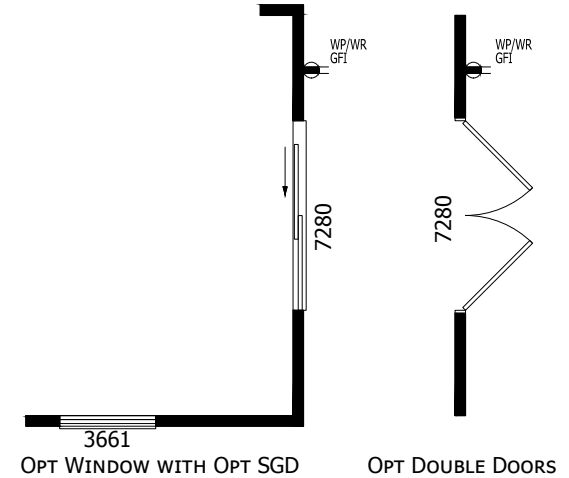

Willette

Prime Series

493 SQ. FT. (Approximate) 1 Bedroom, 1 Bath

Last Updated: 10-18-24

CHAMPION HOMES CENTER
1915A SE SR100
Lake City, Florida 32025

FactoryHomeSale.com | 1-800-965-3052

IMPORTANT: Champion Homes reserves the right to modify, cancel or substitute products or features of this event at any time without prior notice or obligation. Pictures and other promotional materials are representative and may depict or contain floor plans, square footages, elevations, options, upgrades, extra design features, decorations, floor coverings, specialty light fixtures, custom paint and wall coverings, window treatments, landscaping, sound and alarm systems, furnishings, appliances, and other designer/decorator features and amenities that are not included as part of the home and/or may not be available at all locations. Home, pricing and community information is subject to change, and homes to prior sale, at any time without notice or obligation. ©2021 Champion Homes. All rights reserved.