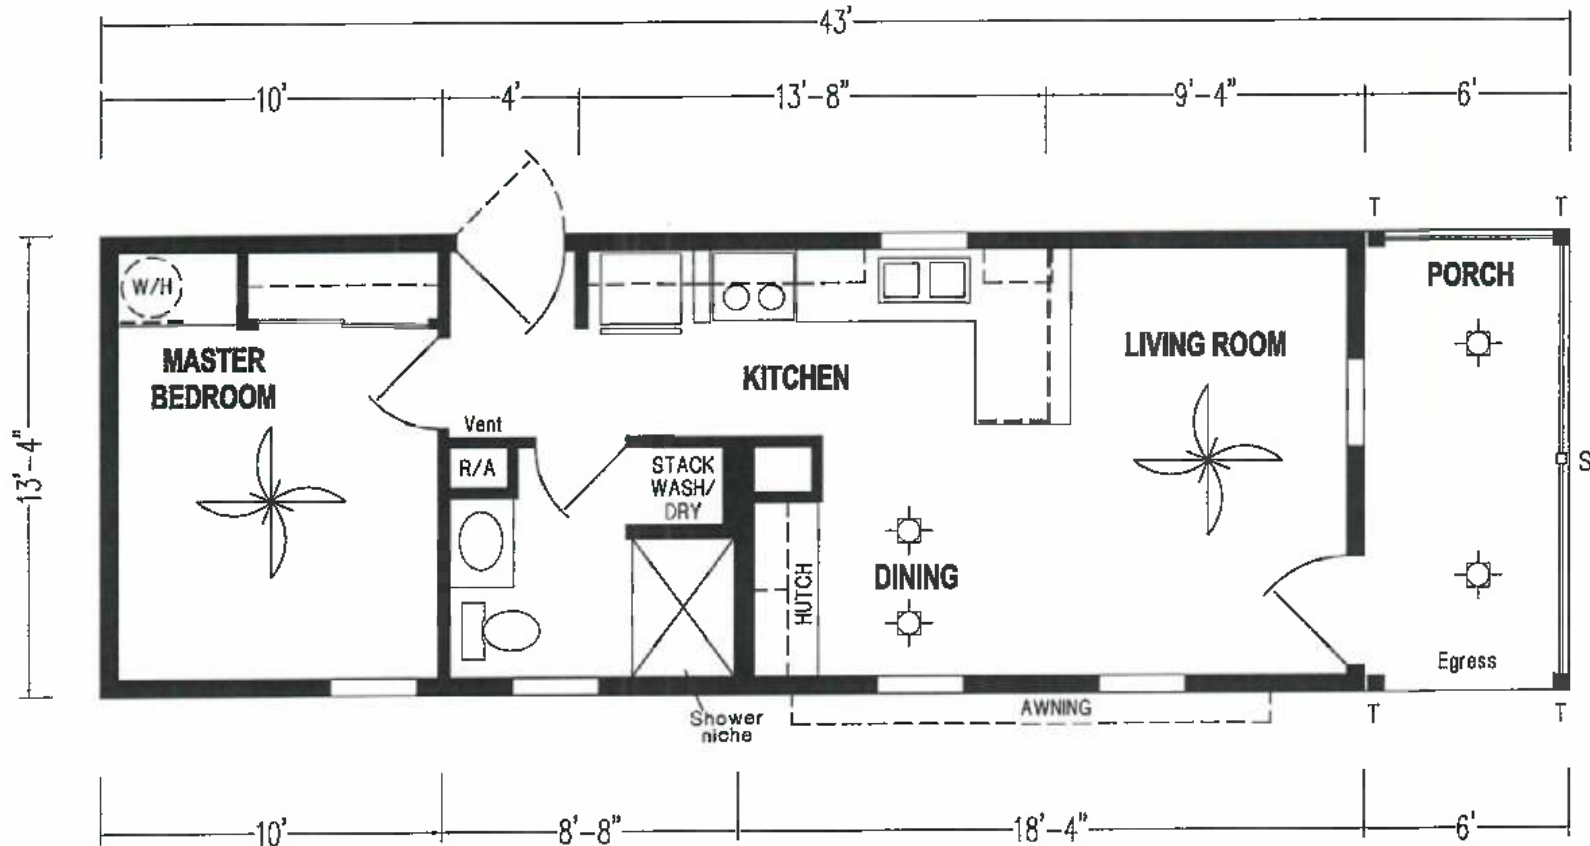

Whitwell

Legend Express Series

482 SQ. FT. (Approximate) 1 Bedroom, 1 Bath

Last Updated: 2-24-25

CHAMPION HOMES CENTER
1915A SE SR100
Lake City, Florida 32025

LC.ParkModelsDirect.com | 1-800-965-0341

IMPORTANT: Alta Cima Corp reserves the right to modify, cancel or substitute products or features of this event at any time without prior notice or obligation. Pictures and other promotional materials are representative and may depict or contain floor plans, square footages, elevations, options, upgrades, extra design features, decorations, floor coverings, specialty light fixtures, custom paint and wall coverings, window treatments, landscaping, sound and alarm systems, furnishings, appliances, and other designer/decorator features and amenities that are not included as part of the home and/or may not be available at all locations. Home, pricing and community information is subject to change, and homes to prior sale, at any time without notice or obligation. ©2020 Alta Cima Corp. All rights reserved.