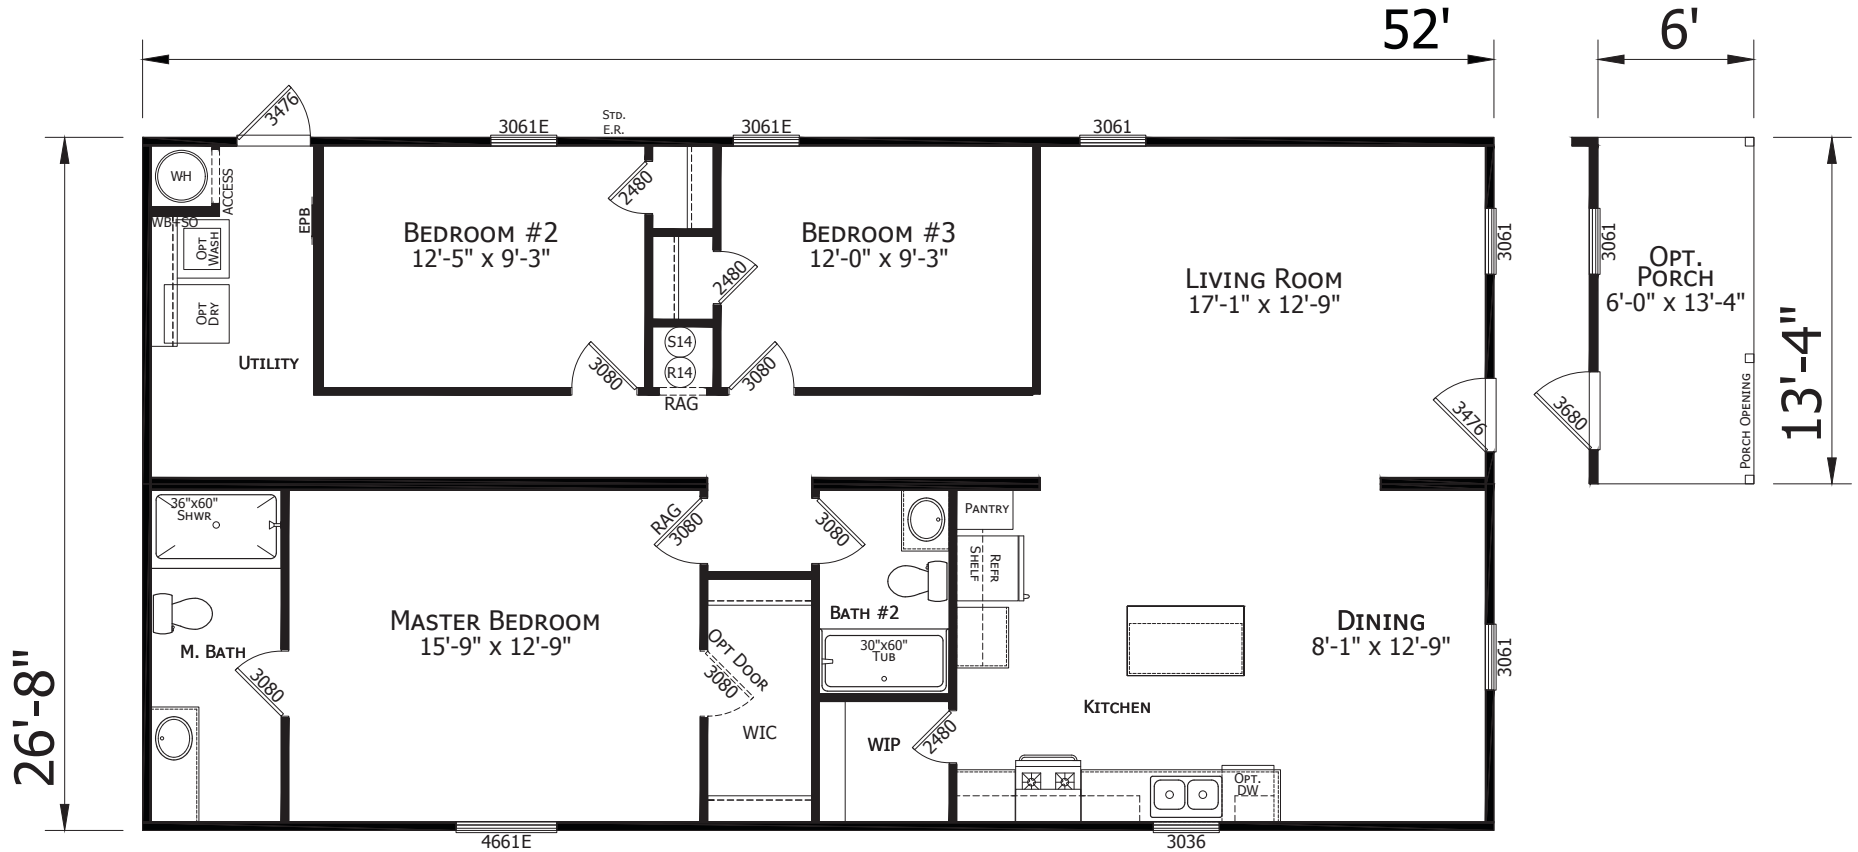

Whitten

Prime Series

1,387 SQ. FT. (Approximate) 3 Bedrooms, 2 Baths

Last Updated: 12-8-22

FACTORY EXPO HOME CENTERS
1915A SE SR100
Lake City, Florida 32025

FactoryHomeSale.com | 1-800-965-3052

IMPORTANT: Alta Cima Corp reserves the right to modify, cancel or substitute products or features of this event at any time without prior notice or obligation. Pictures and other promotional materials are representative and may depict or contain floor plans, square footages, elevations, options, upgrades, extra design features, decorations, floor coverings, specialty light fixtures, custom paint and wall coverings, window treatments, landscaping, sound and alarm systems, furnishings, appliances, and other designer/decorator features and amenities that are not included as part of the home and/or may not be available at all locations. Home, pricing and community information is subject to change, and homes to prior sale, at any time without notice or obligation. ©2021 Alta Cima Corp. All rights reserved.