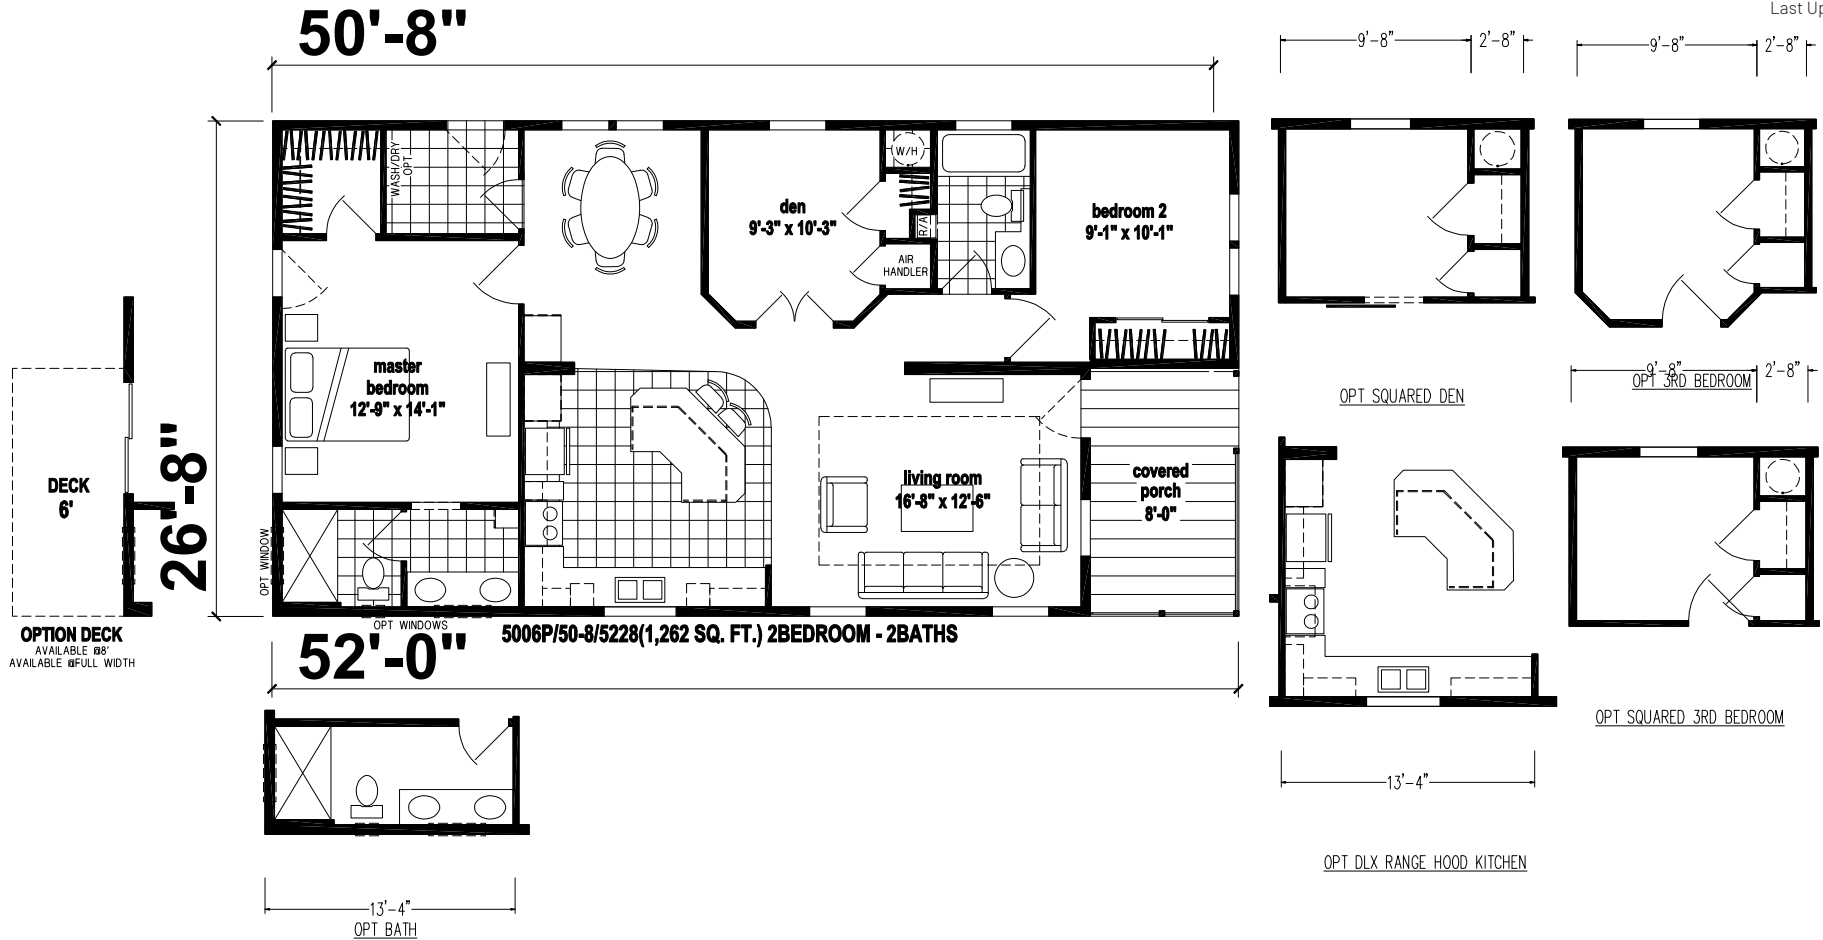

White Plains

Silver Springs Limited Series

1254 SQ. FT. (Approximate) 2 Bedrooms, 2 Baths

Last Updated: 2-24-25

CHAMPION HOMES CENTER
1915A SE SR100
Lake City, Florida 32025

FactoryHomeSale.com | 1-800-965-3052