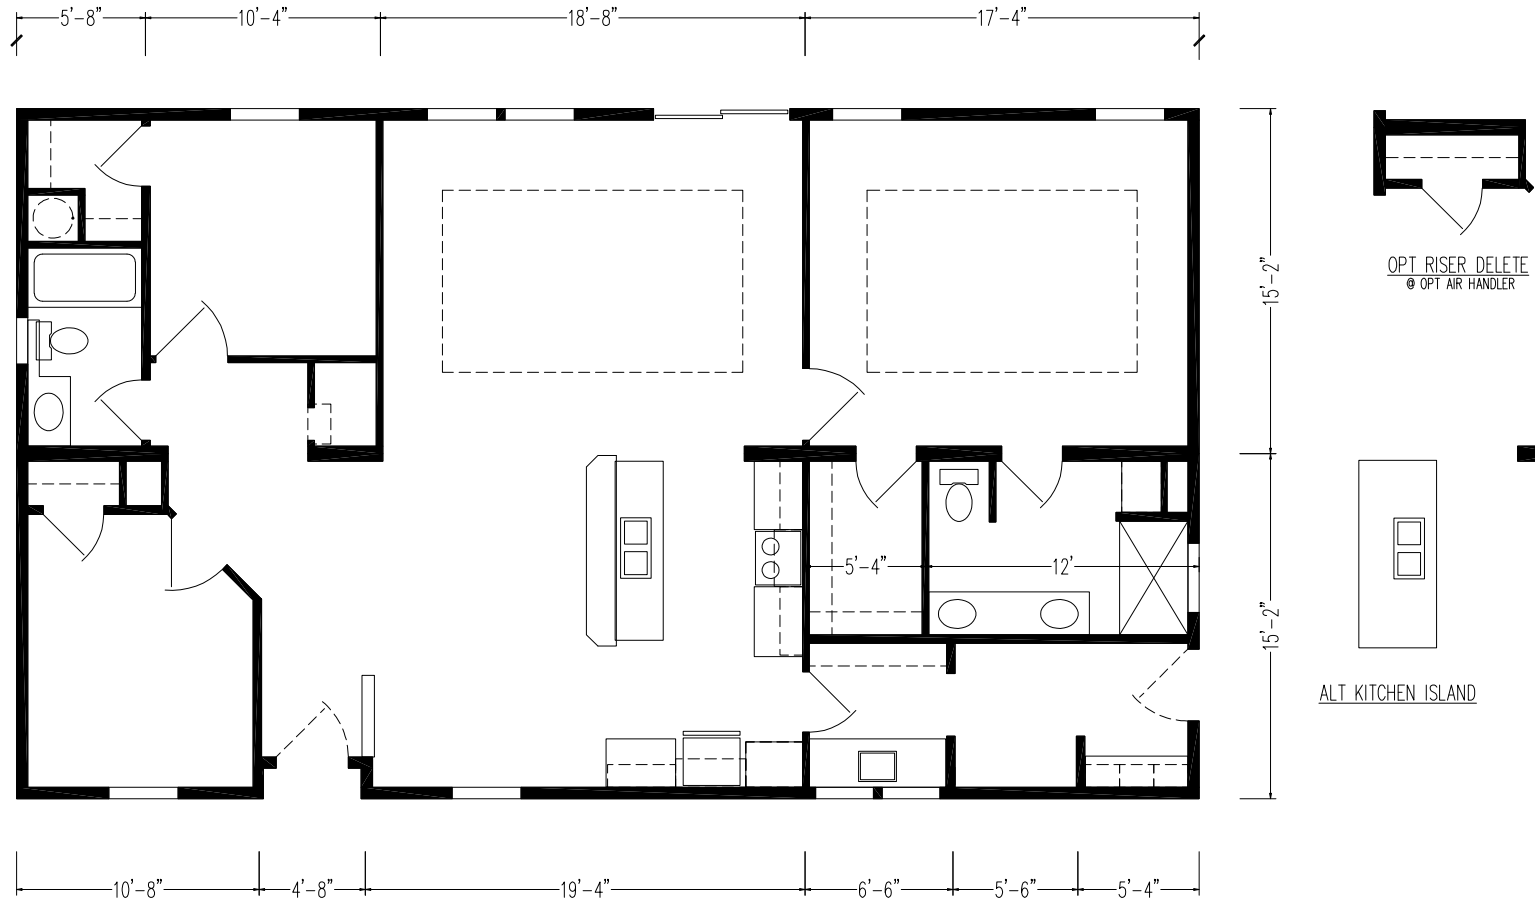

Watertown

Silver Springs Limited Series

1577 SQ. FT. (Approximate) 3 Bedrooms, 2 Baths

Last Updated: 2-24-25

CHAMPION HOMES CENTER
1915A SE SR100
Lake City, Florida 32025

FactoryHomeSale.com | 1-800-965-3052