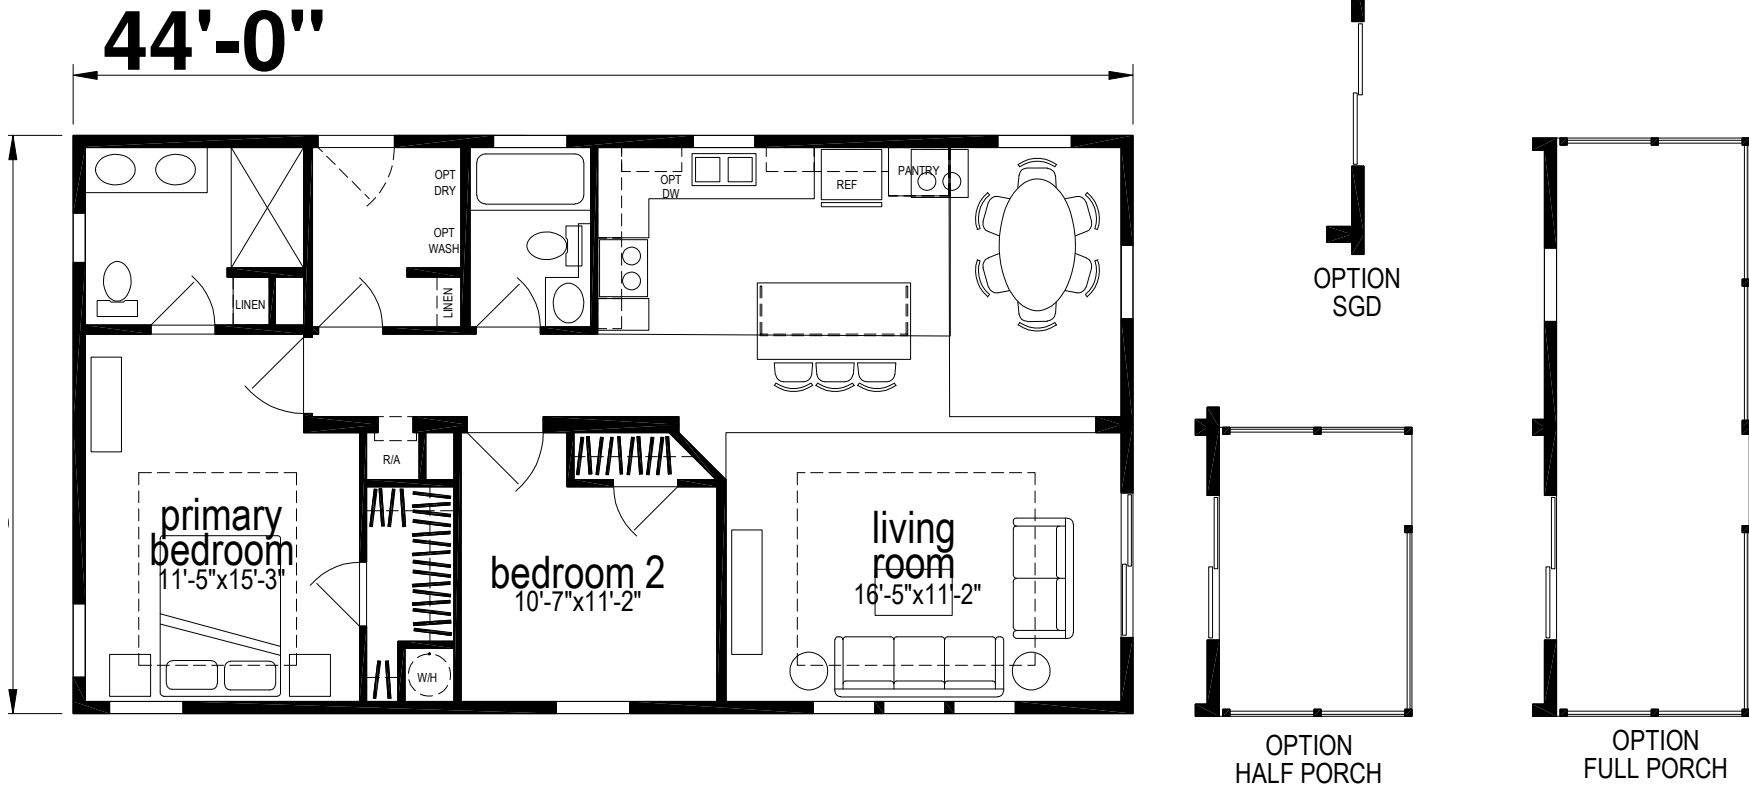

Viola

Silver Springs Limited Series

1056 SQ. FT. (Approximate) 2 Bedrooms, 2 Baths

Last Updated: 2-24-25

CHAMPION HOMES CENTER
1915A SE SR100
Lake City, Florida 32025

FactoryHomeSale.com | 1-800-965-3052

IMPORTANT: Alta Cima Corp reserves the right to modify, cancel or substitute products or features of this event at any time without prior notice or obligation. Pictures and other promotional materials are representative and may depict or contain floor plans, square footages, elevations, options, upgrades, extra design features, decorations, floor coverings, specialty light fixtures, custom paint and wall coverings, window treatments, landscaping, sound and alarm systems, furnishings, appliances, and other designer/decorator features and amenities that are not included as part of the home and/or may not be available at all locations. Home, pricing and community information is subject to change, and homes to prior sale, at any time without notice or obligation. ©2020 Alta Cima Corp. All rights reserved.