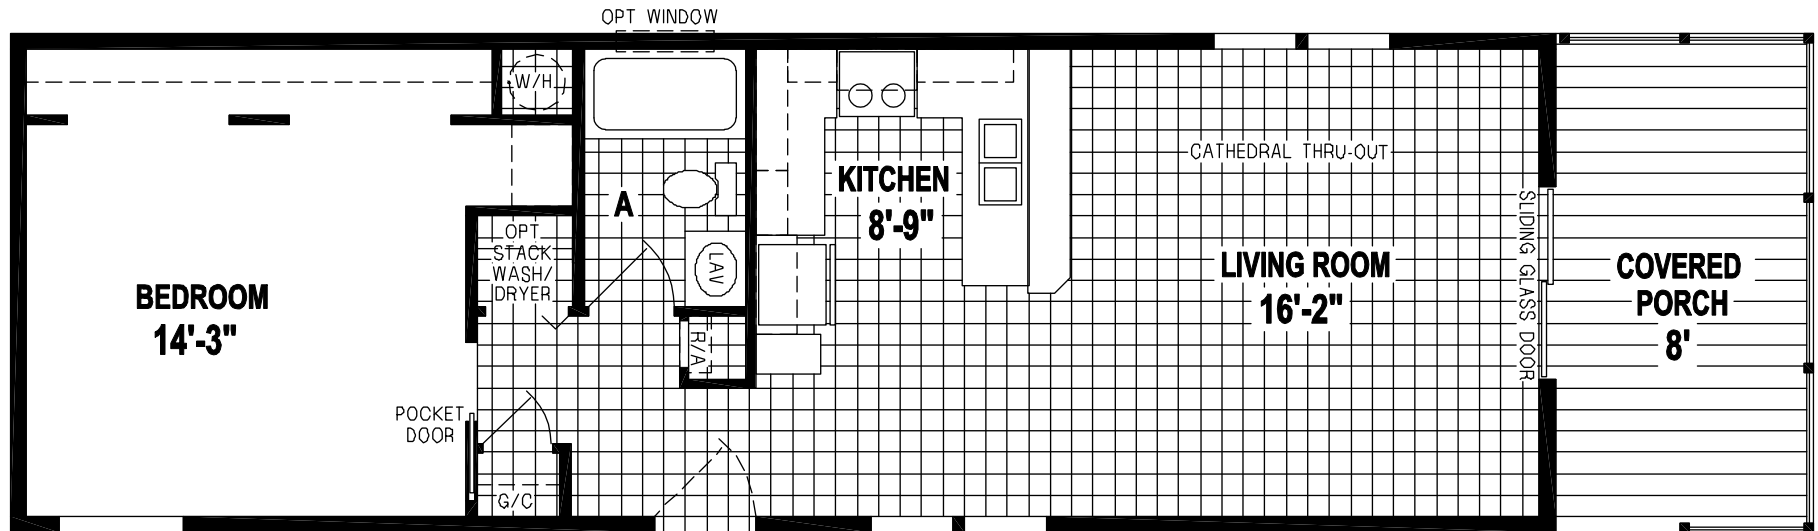

# Townsend

Palm Bay Elite Series

741 SQ. FT. (Approximate) 1 Bedroom, 1 Bath

Last Updated: 2-24-25

**CHAMPION HOMES CENTER**  
1915A SE SR100  
Lake City, Florida 32025

**FactoryHomeSale.com | 1-800-965-3052**