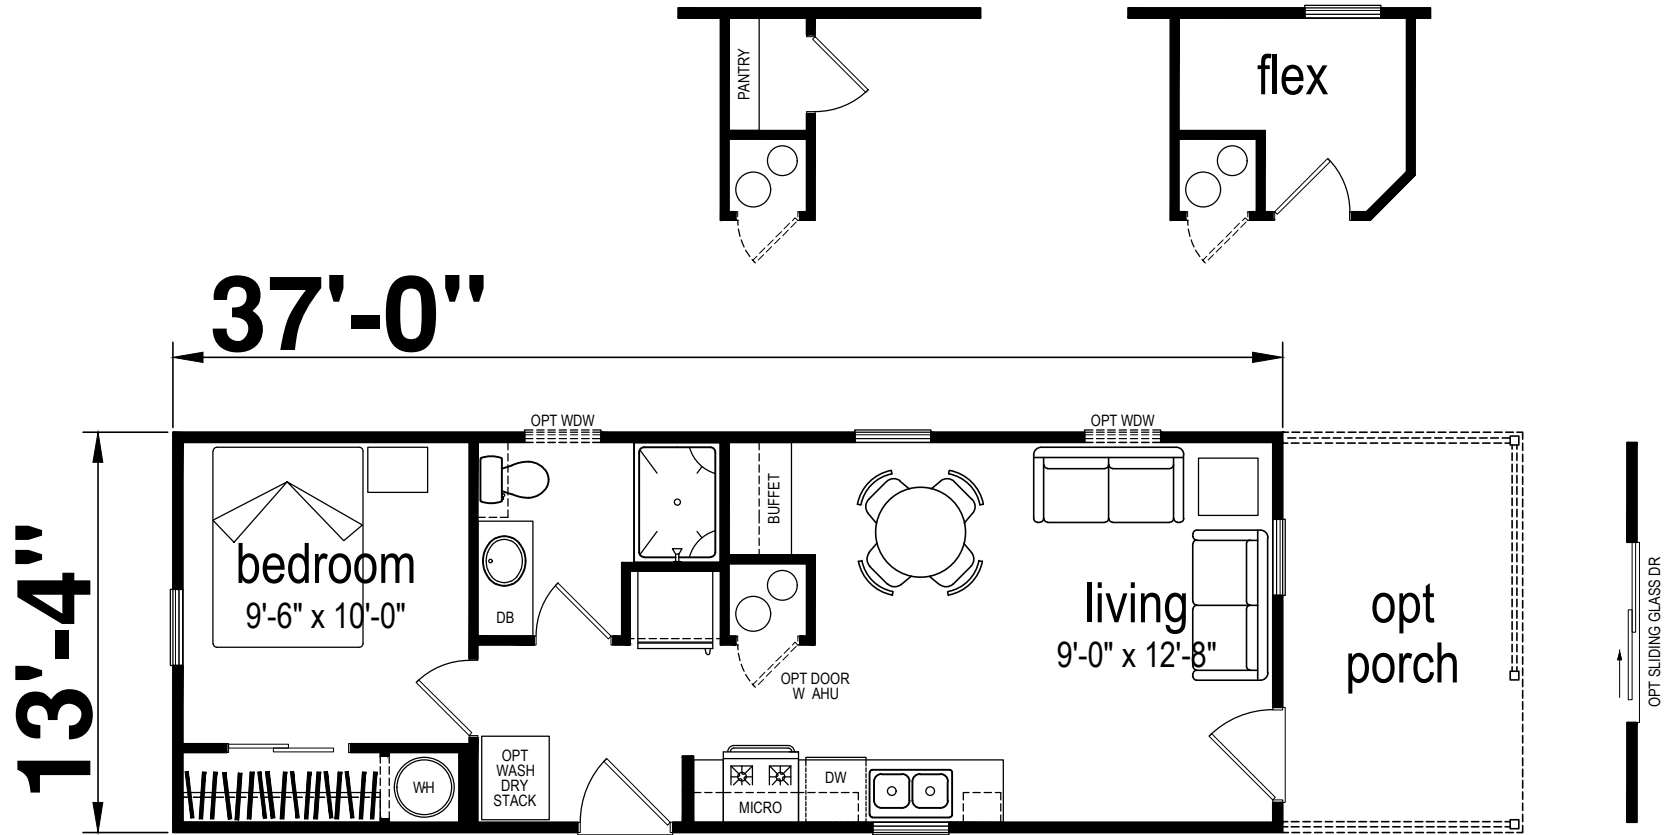

Tarpon

Lakeside Series by Champion Homes (Bartow, FL)

493 SQ. FT. (Approximate) 1 Bedroom, 1 Bath

Last Updated: 3-17-25

CHAMPION HOMES CENTER
1915A SE SR100
Lake City, Florida 32025

FactoryHomeSale.com | 1-800-965-3052