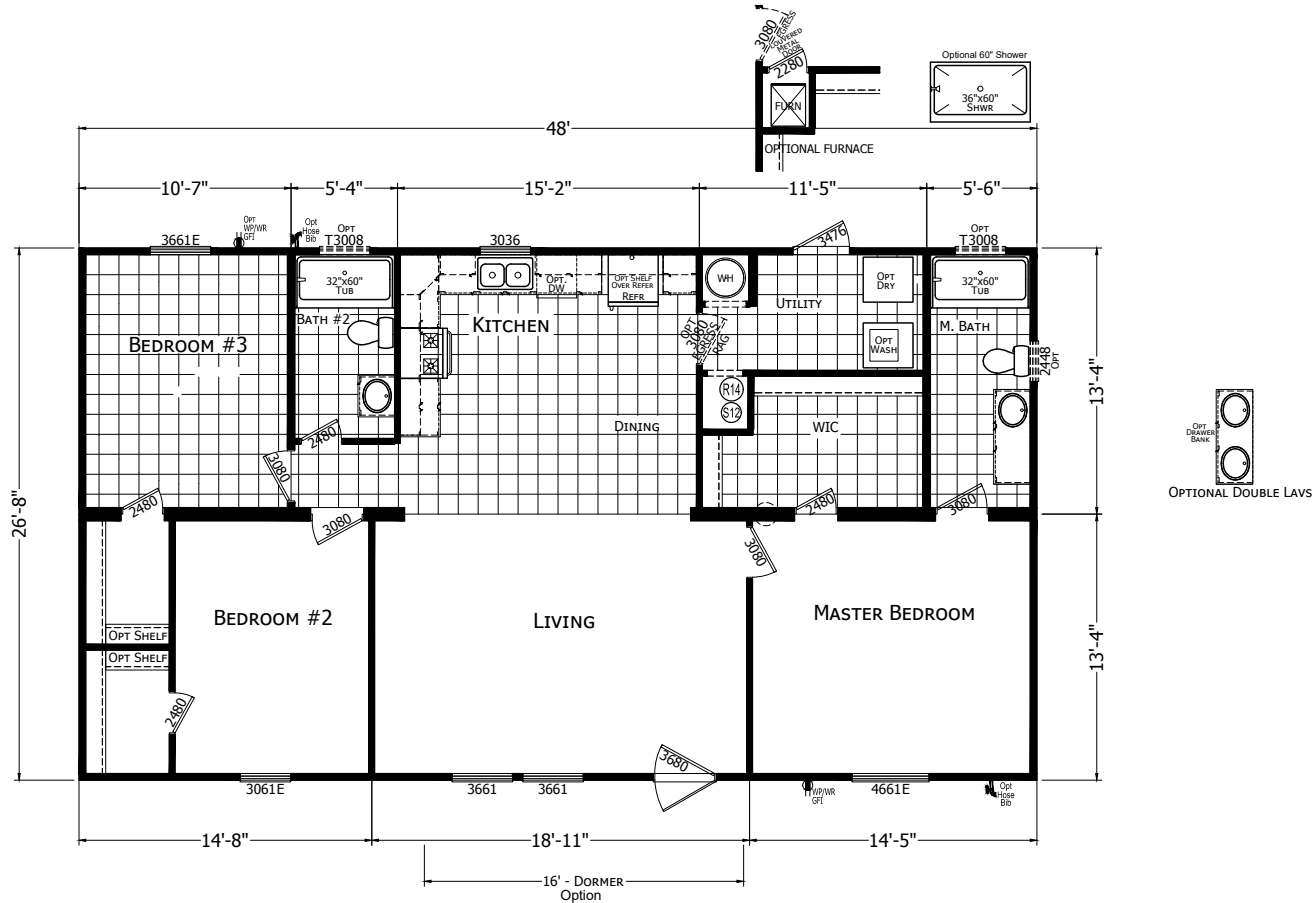

Tanoak

Forest Manor Series

1,280 SQ. FT. (Approximate) 3 Bedroom, 2 Bath

Last Updated: 3-16-23

Note: Room Sizes Include Wall Dimensions And Are Not Indicative of True Net Dimensions

FACTORY EXPO HOME CENTERS
1915A SE SR100
Lake City, Florida 32025