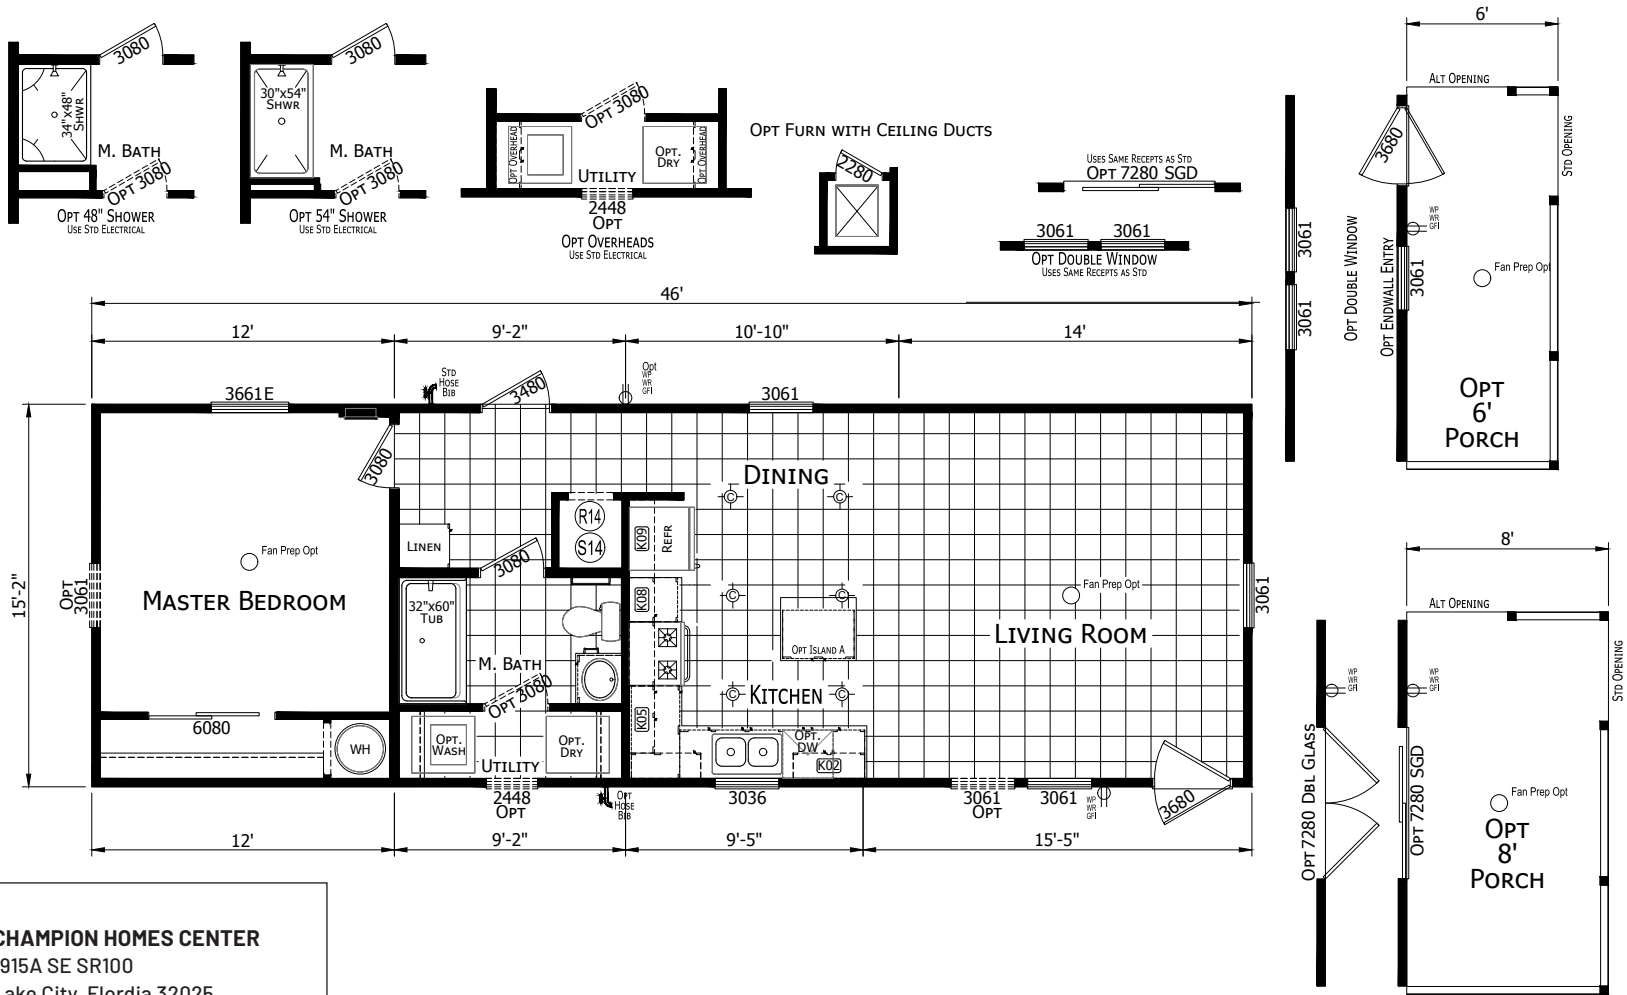

Stansbury

Prime Series

698 SQ. FT. (Approximate) 1 Bedroom, 1 Bath

Last Updated: 10-18-24

CHAMPION HOMES CENTER
1915A SE SR100
Lake City, Florida 32025

FactoryHomeSale.com | 1-800-965-3052

IMPORTANT: Champion Homes reserves the right to modify, cancel or substitute products or features of this event at any time without prior notice or obligation. Pictures and other promotional materials are representative and may depict or contain floor plans, square footages, elevations, options, upgrades, extra design features, decorations, floor coverings, specialty light fixtures, custom paint and wall coverings, window treatments, landscaping, sound and alarm systems, furnishings, appliances, and other designer/decorator features and amenities that are not included as part of the home and/or may not be available at all locations. Home, pricing and community information is subject to change, and homes to prior sale, at any time without notice or obligation. ©2021 Champion Homes. All rights reserved.