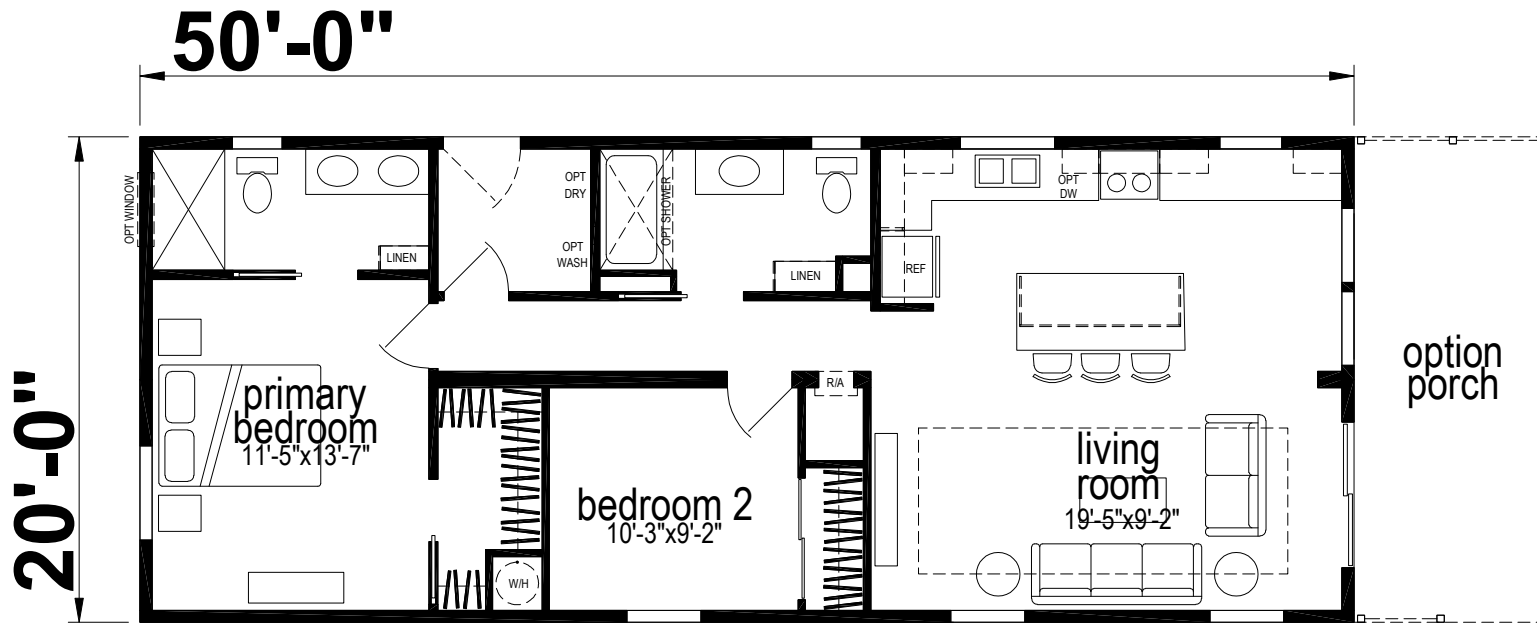

# Spencer

Silver Springs Limited Series

1000 SQ. FT. (Approximate) 2 Bedrooms, 2 Baths

Last Updated: 2-24-25

**CHAMPION HOMES CENTER**  
1915A SE SR100  
Lake City, Florida 32025

**FactoryHomeSale.com | 1-800-965-3052**