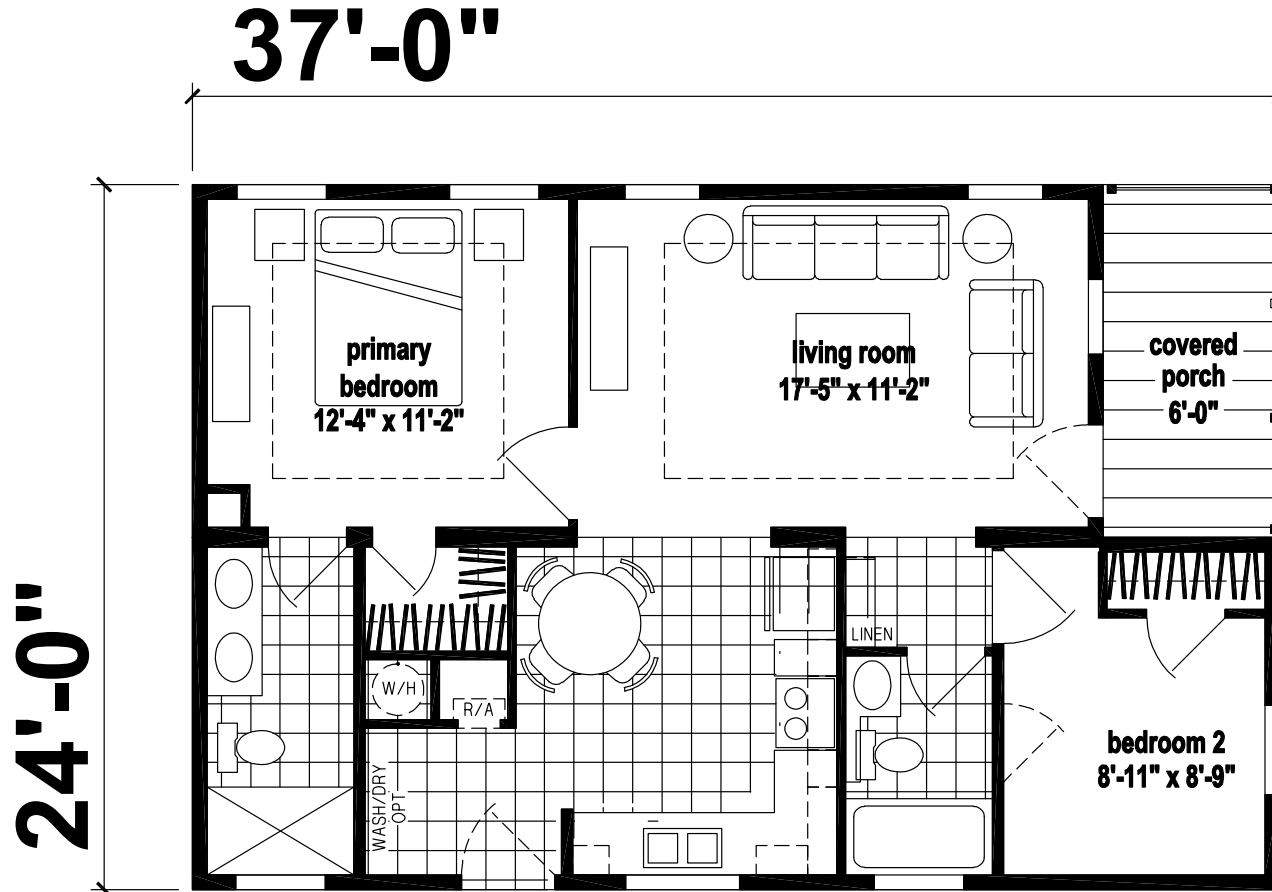

Sherril

Silver Springs Limited Series

720 SQ. FT. (Approximate) 2 Bedrooms, 2 Baths

Last Updated: 2-24-25

CHAMPION HOMES CENTER
1915A SE SR100
Lake City, Florida 32025

FactoryHomeSale.com | 1-800-965-3052

IMPORTANT: Alta Cima Corp reserves the right to modify, cancel or substitute products or features of this event at any time without prior notice or obligation. Pictures and other promotional materials are representative and may depict or contain floor plans, square footages, elevations, options, upgrades, extra design features, decorations, floor coverings, specialty light fixtures, custom paint and wall coverings, window treatments, landscaping, sound and alarm systems, furnishings, appliances, and other designer/decorator features and amenities that are not included as part of the home and/or may not be available at all locations. Home, pricing and community information is subject to change, and homes to prior sale, at any time without notice or obligation. ©2020 Alta Cima Corp. All rights reserved.