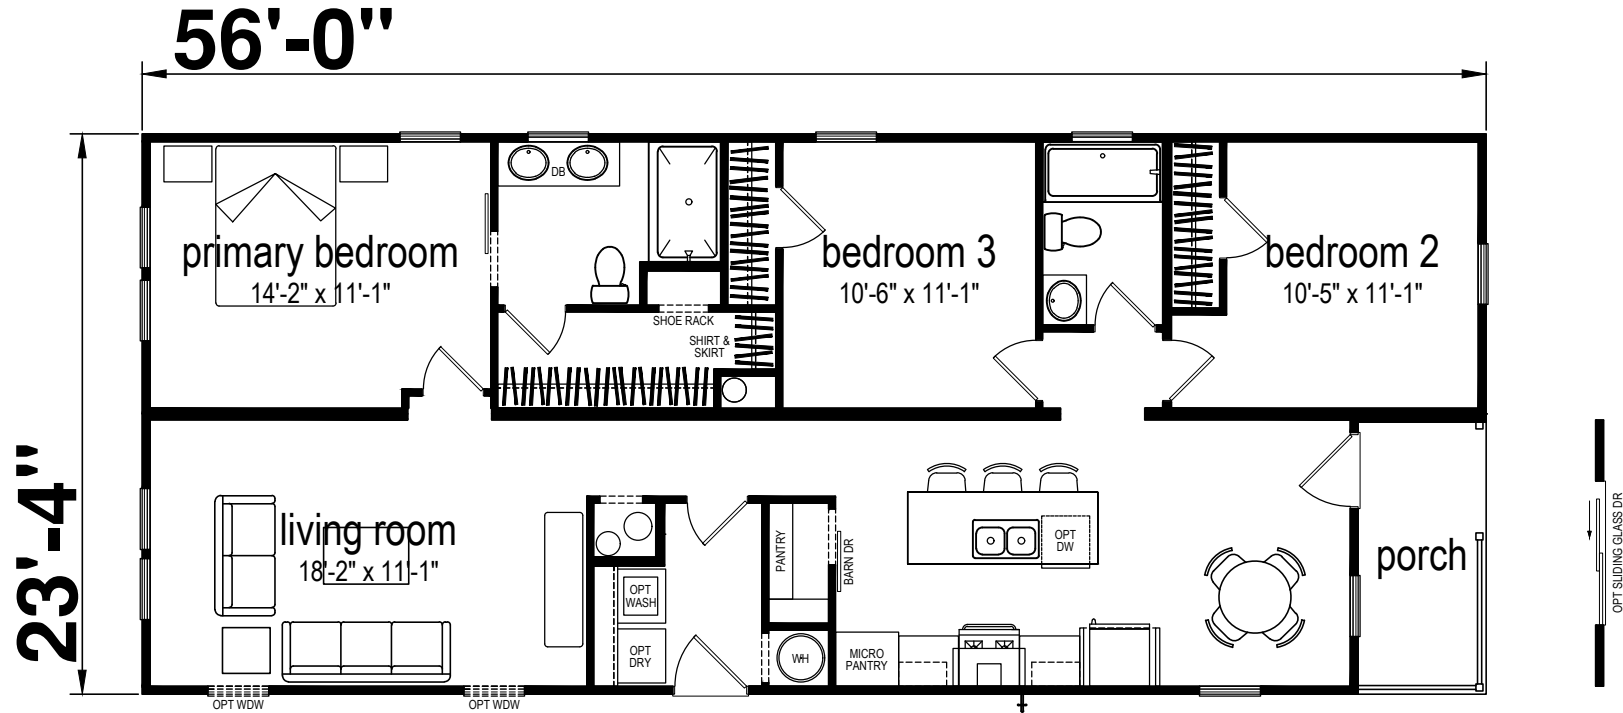

Sanderson

Champion Series by Champion Homes (Bartow, FL)

1246 SQ. FT. (Approximate) 3 Bedroom, 2 Bath

Last Updated: 3-17-25

CHAMPION HOMES CENTER
1915A SE SR100
Lake City, Florida 32025

FactoryHomeSale.com | 1-800-965-3052