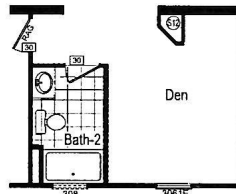

Rutherford

Signature Series

1493 SQ. FT. (Approximate) 3 Bedroom, 2 Bath

Last Updated: 1-15-25

Optional Linen Hallway

Optional Enclosed Toilet Compartment

Optional 60" Shower

Optional Linen Hallway w/Recessed Entry

Optional Furnace

Optional Furnace With Recess

Optional Den In Lieu Of Bedroom 3

Optional Two Master Bedroom

CHAMPION HOMES CENTER
1915A SE SR100
Lake City, Florida 32025

FactoryHomeSale.com | 1-800-965-3052