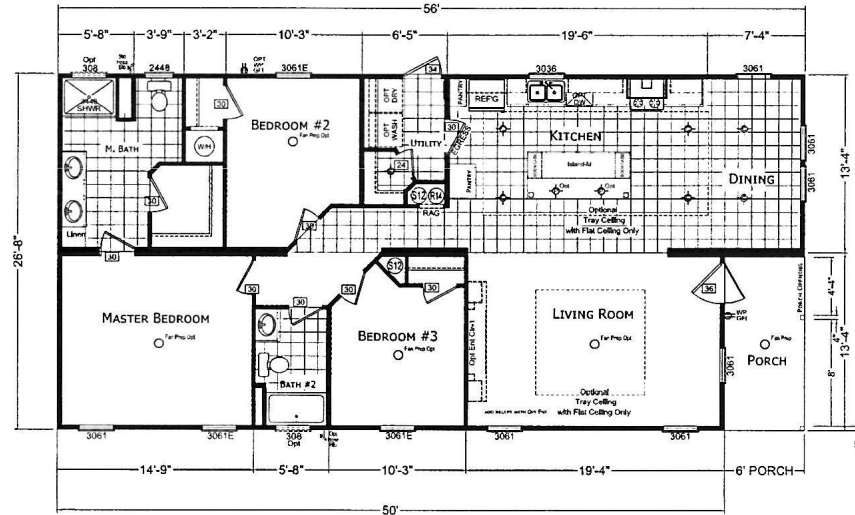

Rutherford

Signature Series

1493 SQ. FT. (Approximate) 3 Bedroom, 2 Bath

Last Updated: 1-15-25

Optional Linen Hallway

Optional Enclosed Toilet Compartment

Optional 60" Shower

Optional Linen Hallway w/Recessed Entry

Optional Furnace

Optional Furnace With Recess

Optional Den In Lieu Of Bedroom 3

Optional Two Master Bedroom

CHAMPION HOMES CENTER
1915A SE SR100
Lake City, Florida 32025

FactoryHomeSale.com | 1-800-965-3052