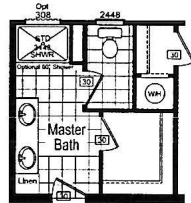

Rutherford

Signature Series

1493 SQ. FT. (Approximate) 3 Bedroom, 2 Bath

Last Updated: 1-15-25

Optional Linen Hallway

Optional Enclosed Toilet Compartment

Optional 60" Shower

Optional Linen Hallway w/Recessed Entry

Optional Furnace

Optional Furnace With Recess

Optional Den In Lieu Of Bedroom 3

Optional Two Master Bedroom

CHAMPION HOMES CENTER
1915A SE SR100
Lake City, Florida 32025

FactoryHomeSale.com | 1-800-965-3052