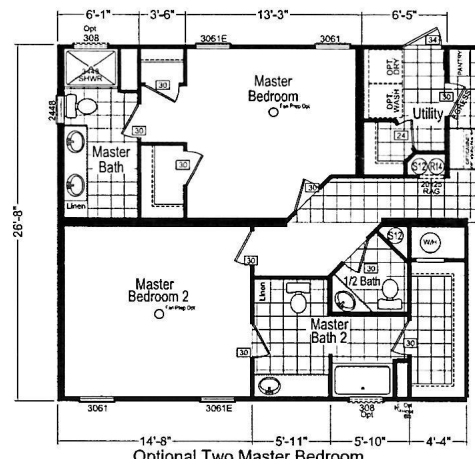

Rutherford

Signature Series

1493 SQ. FT. (Approximate) 3 Bedroom, 2 Bath

Last Updated: 1-15-25

Optional Two Master Bedroom

CHAMPION HOMES CENTER
1915A SE SR100
Lake City, Florida 32025

FactoryHomeSale.com | 1-800-965-3052

IMPORTANT: Champion Homes reserves the right to modify, cancel or substitute products or features of this event at any time without prior notice or obligation. Pictures and other promotional materials are representative and may depict or contain floor plans, square footages, elevations, options, upgrades, extra design features, decorations, floor coverings, specialty light fixtures, custom paint and wall coverings, window treatments, landscaping, sound and alarm systems, furnishings, appliances, and other designer/decorator features and amenities that are not included as part of the home and/or may not be available at all locations. Home, pricing and community information is subject to change, and homes to prior sale, at any time without notice or obligation. ©2020 Alta Cima Corp. All rights reserved.

MANUFACTURED BY:

I authorize Champion Homes Center to build my house, per this plan.

X _____
Customer Signature/Date