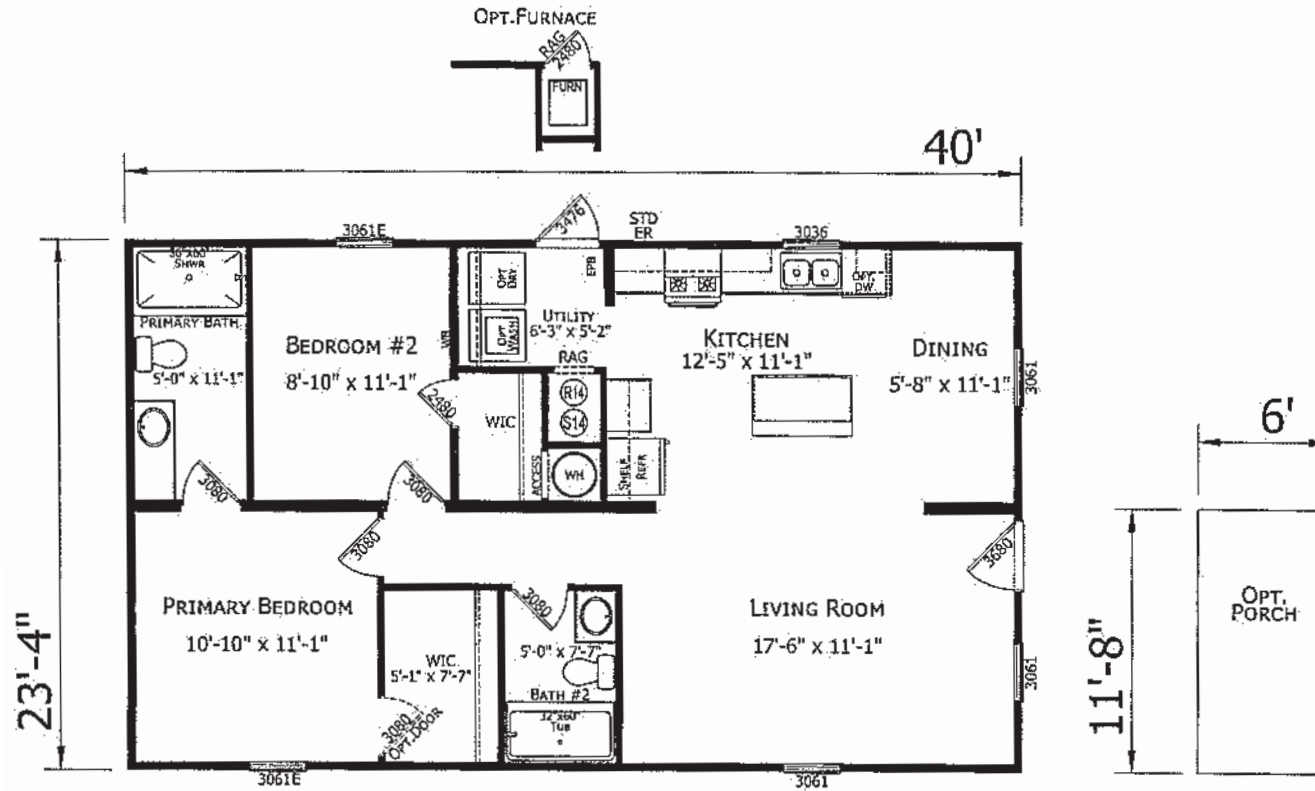

Runyon

Lake Manor Series

933 SQ. FT. (Approximate) 2 Bedroom, 2 Bath

Last Updated: 1-9-23

FACTORY EXPO HOME CENTERS
1915A SE SR100
Lake City, Florida 32025

FactoryHomeSale.com | 1-800-965-3052

IMPORTANT: Alta Cima Corp reserves the right to modify, cancel or substitute products or features of this event at any time without prior notice or obligation. Pictures and other promotional materials are representative and may depict or contain floor plans, square footages, elevations, options, upgrades, extra design features, decorations, floor coverings, specialty light fixtures, custom paint and wall coverings, window treatments, landscaping, sound and alarm systems, furnishings, appliances, and other designer/decorator features and amenities that are not included as part of the home and/or may not be available at all locations. Home, pricing and community information is subject to change, and homes to prior sale, at any time without notice or obligation. ©2020 Alta Cima Corp. All rights reserved.