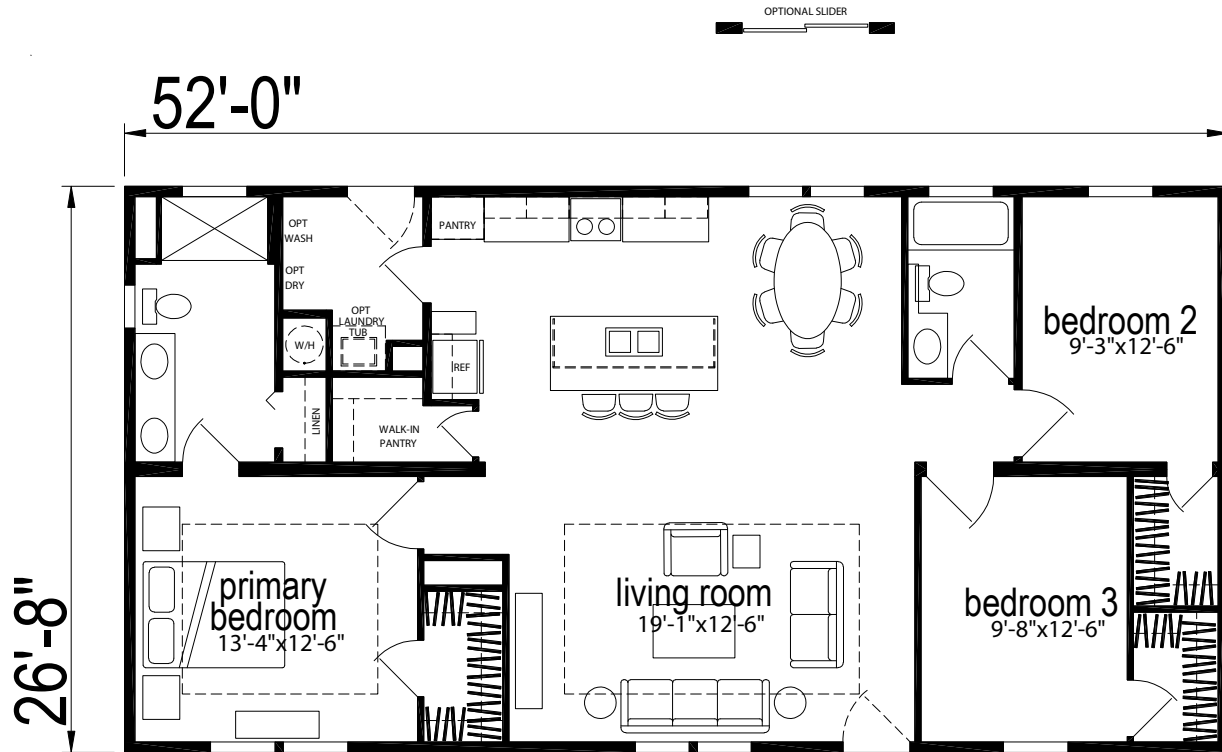

Roseland

Silver Springs Limited Series

1369 SQ. FT. (Approximate) 3 Bedrooms, 2 Baths

Last Updated: 2-24-25

OPTION AIR HANDLER

OPTION 4 x 6 WALK-IN SHOWER

OPTION DEN

OPTION KITCHEN ISLAND