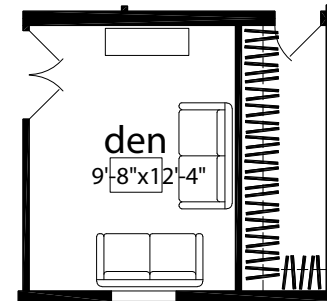

Roseland

Silver Springs Limited Series

1369 SQ. FT. (Approximate) 3 Bedrooms, 2 Baths

Last Updated: 2-24-25

OPTION AIR HANDLER

OPTION 4 x 6 WALK-IN SHOWER

OPTION DEN

OPTION KITCHEN ISLAND