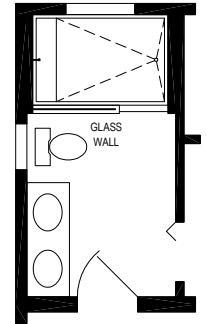

Roseland

Silver Springs Limited Series

1369 SQ. FT. (Approximate) 3 Bedrooms, 2 Baths

Last Updated: 2-24-25

OPTION AIR HANDLER

OPTION 4 x 6 WALK-IN SHOWER

OPTION DEN

OPTION KITCHEN ISLAND