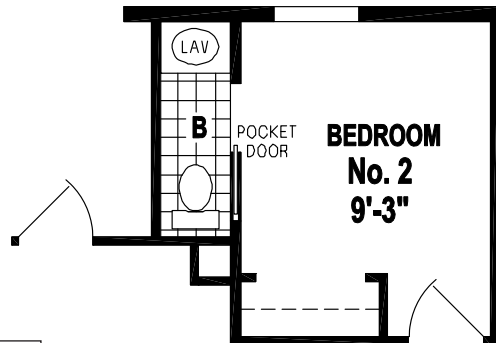

Rivercrest

Palm Bay Elite Series

786 SQ. FT. (Approximate) 2 Bedroom, 1 Bath

Last Updated: 2-24-25

OPTION 1/2 BATH

CHAMPION HOMES CENTER
1915A SE SR100
Lake City, Florida 32025

FactoryHomeSale.com | 1-800-965-3052