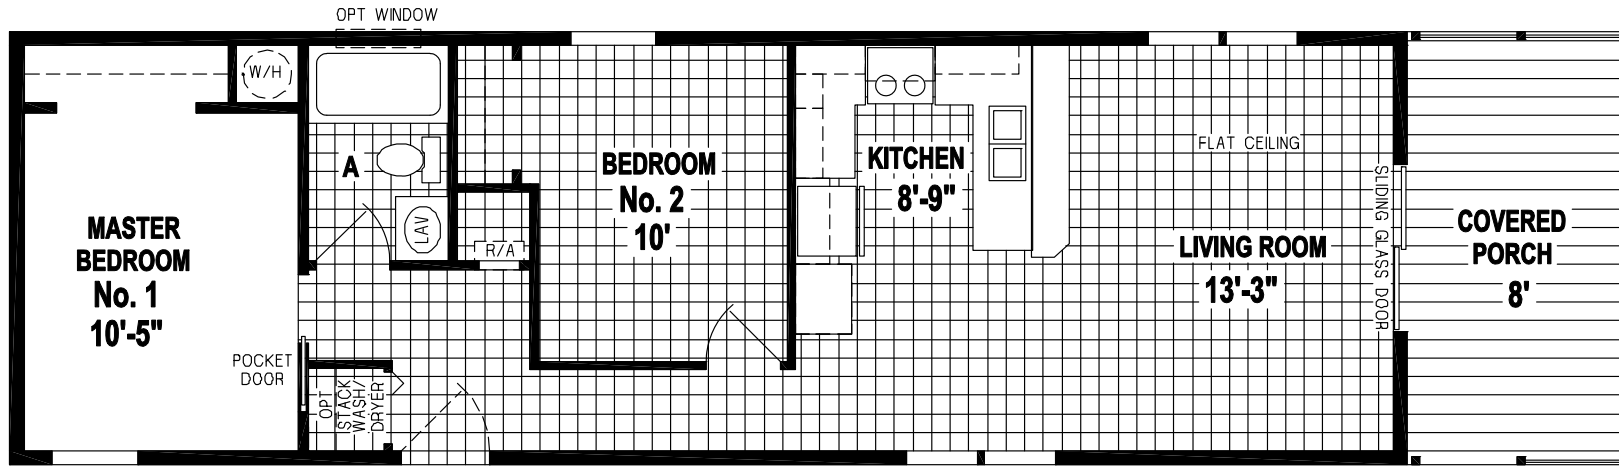

Rivercrest

Palm Bay Elite Series

786 SQ. FT. (Approximate) 2 Bedroom, 1 Bath

Last Updated: 2-24-25

OPTION 1/2 BATH

CHAMPION HOMES CENTER
1915A SE SR100
Lake City, Florida 32025

FactoryHomeSale.com | 1-800-965-3052