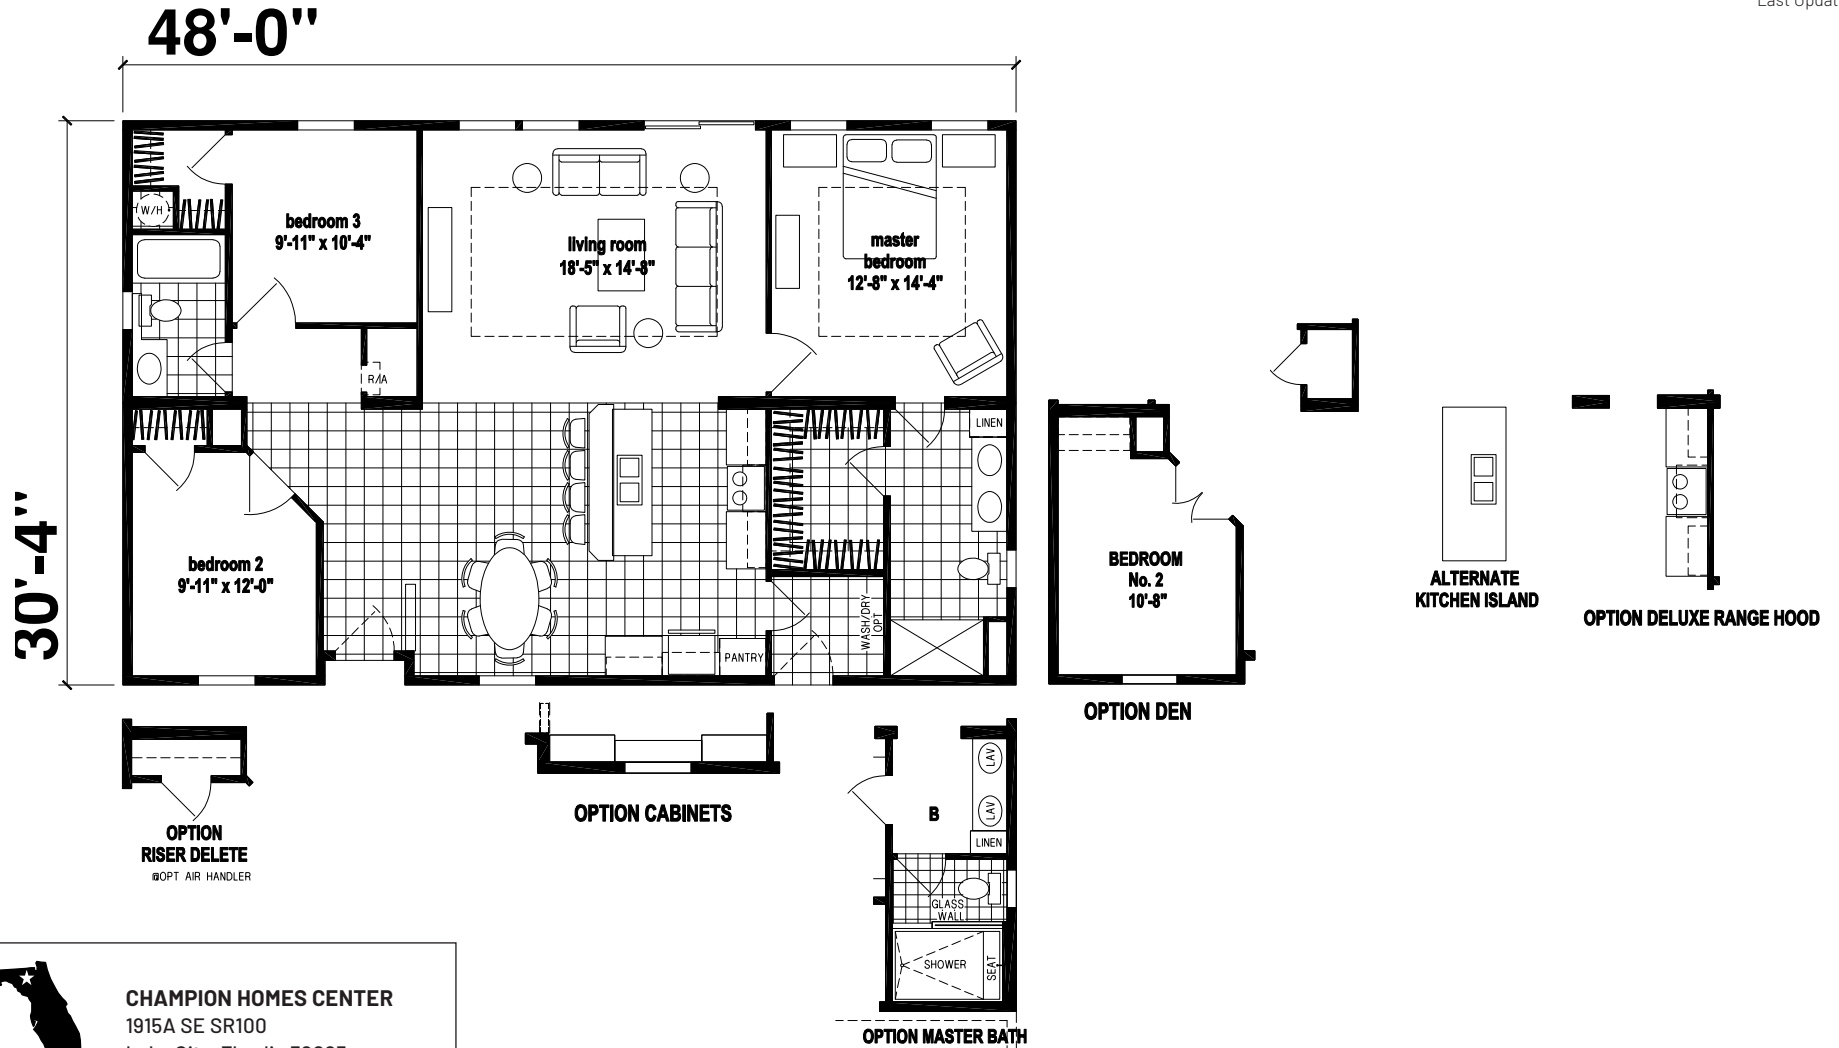

River Vale

Silver Springs Limited Series

1455 SQ. FT. (Approximate) 3 Bedrooms, 2 Baths

Last Updated: 2-24-25

CHAMPION HOMES CENTER
1915A SE SR100
Lake City, Florida 32025

FactoryHomeSale.com | 1-800-965-3052