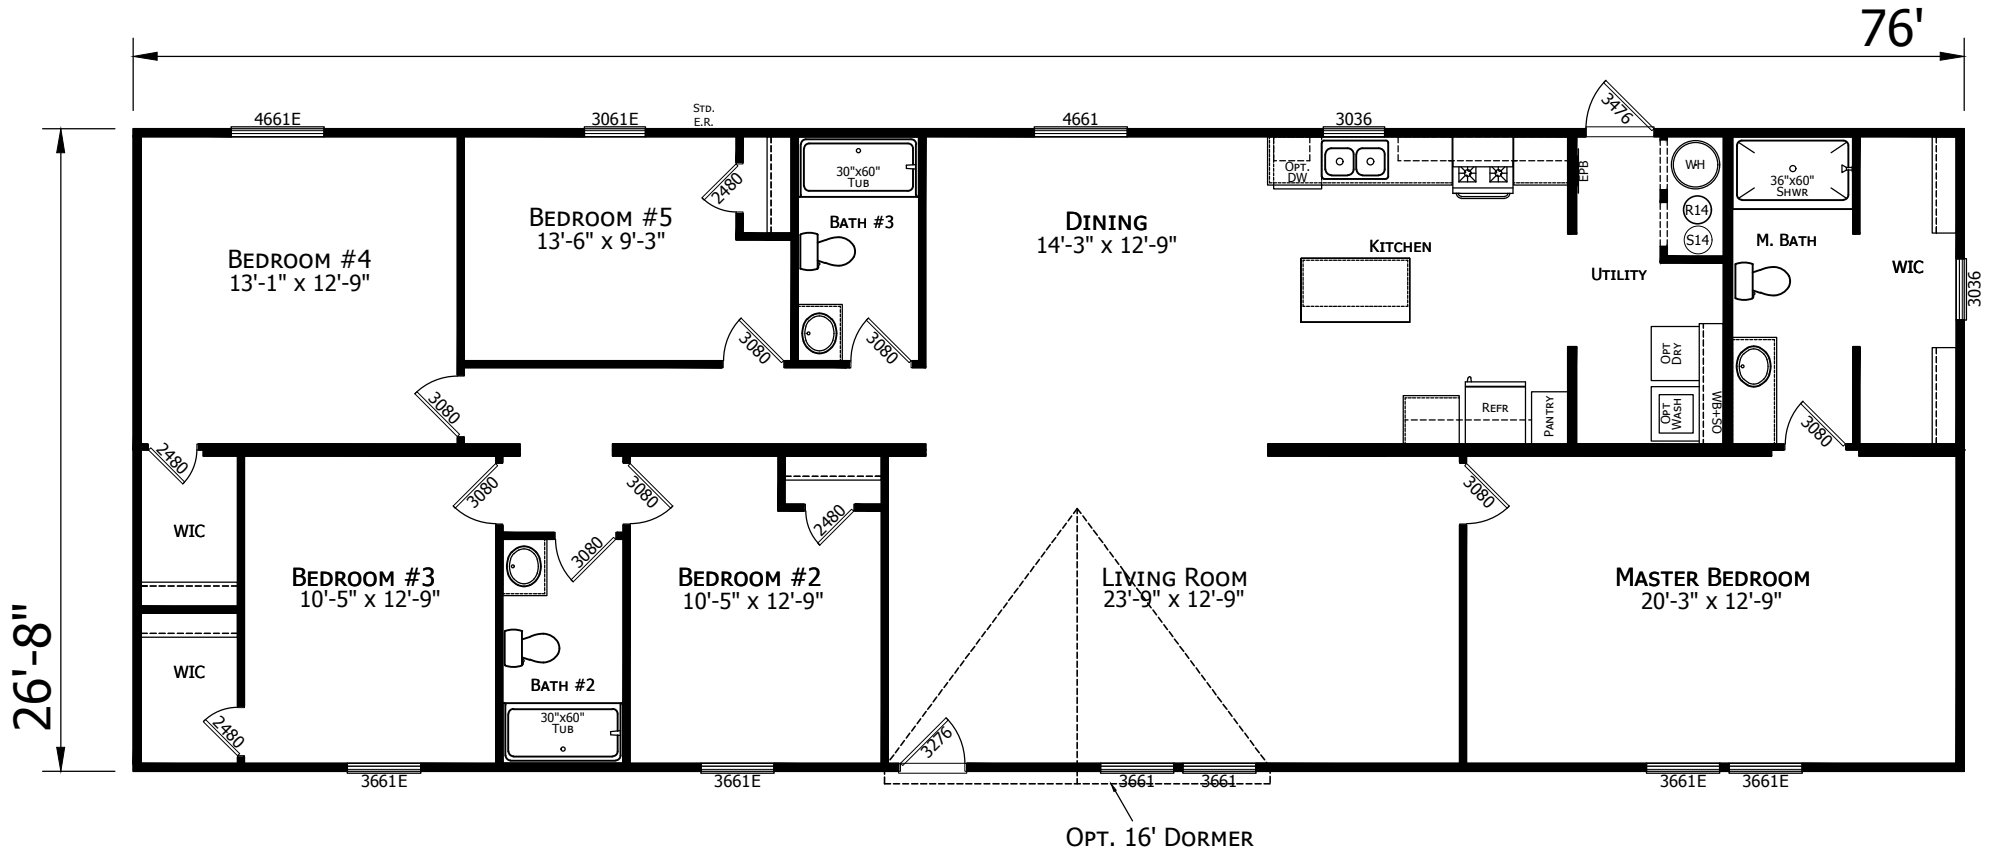

# Raiford

Prime Series

2,027 SQ. FT. (Approximate) 5 Bedrooms, 3 Baths

Last Updated: 1-27-21

**FACTORY EXPO HOME CENTERS**  
 1915A SE SR100  
 Lake City, Florida 32025

**FactoryHomeSale.com | 1-800-965-3052**