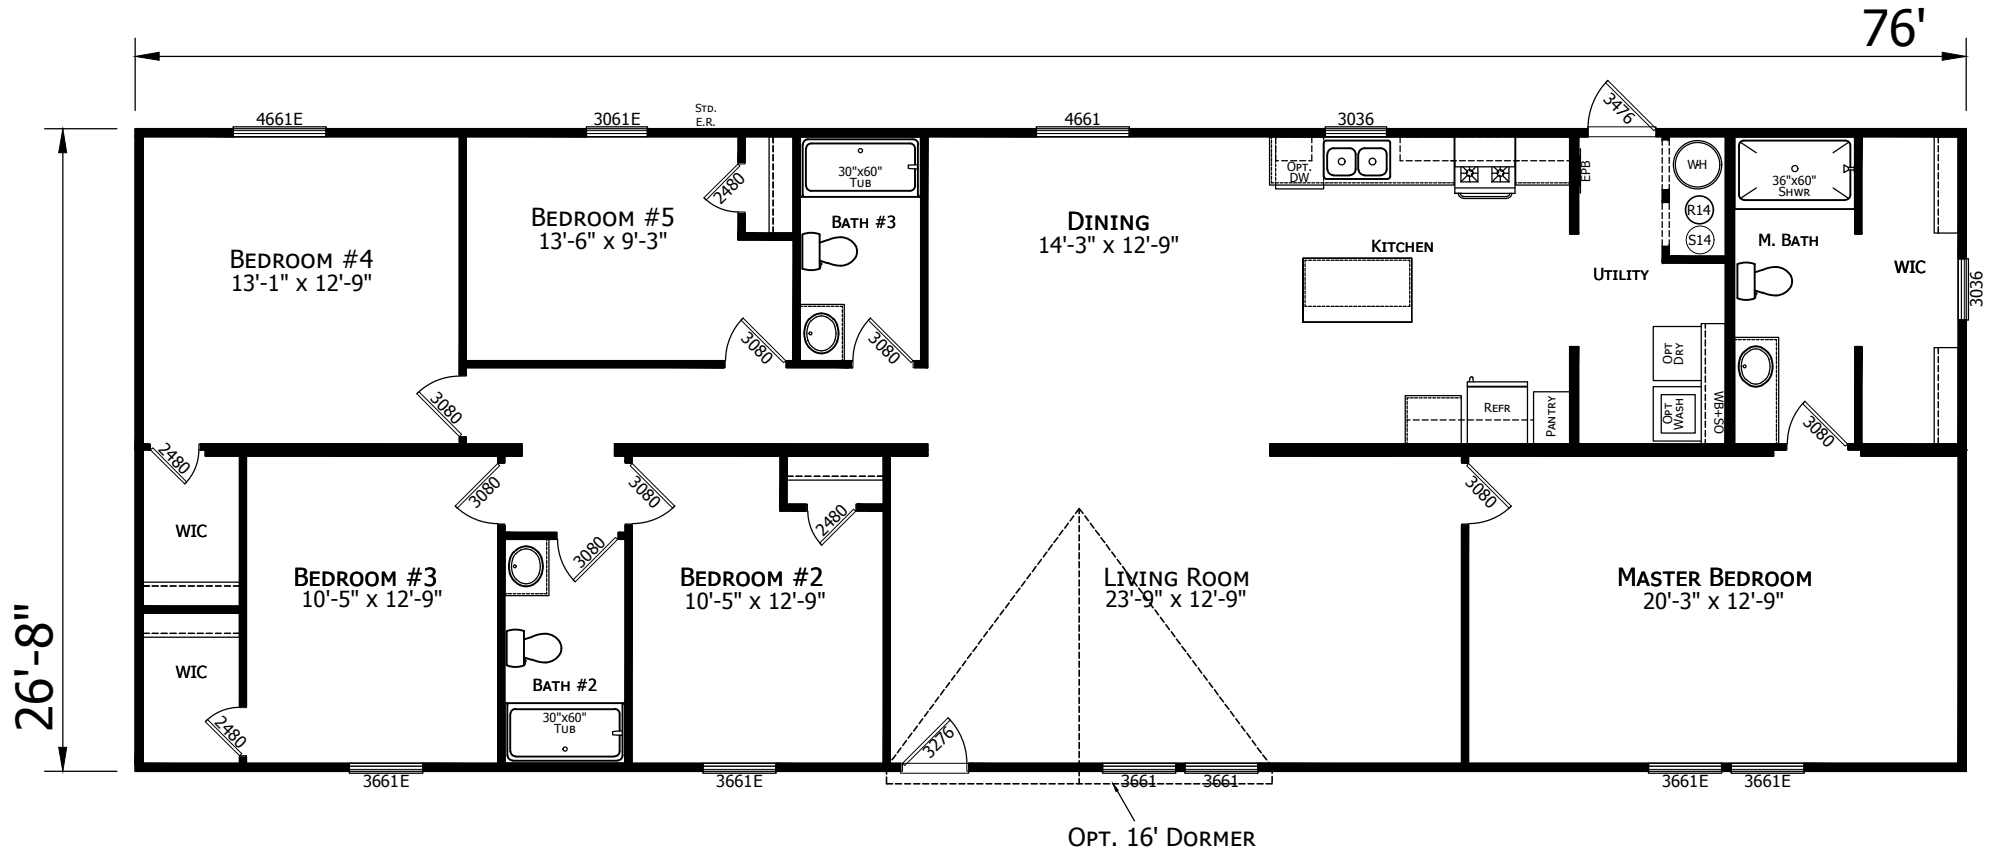

Raiford Special

Prime Series

2,027 SQ. FT. (Approximate) 5 Bedrooms, 3 Baths

Last Updated: 5-27-21

FACTORY EXPO HOME CENTERS
1915A SE SR100
Lake City, Florida 32025

*Limited quantities of the Raiford Special are available – please call our sales office to confirm.