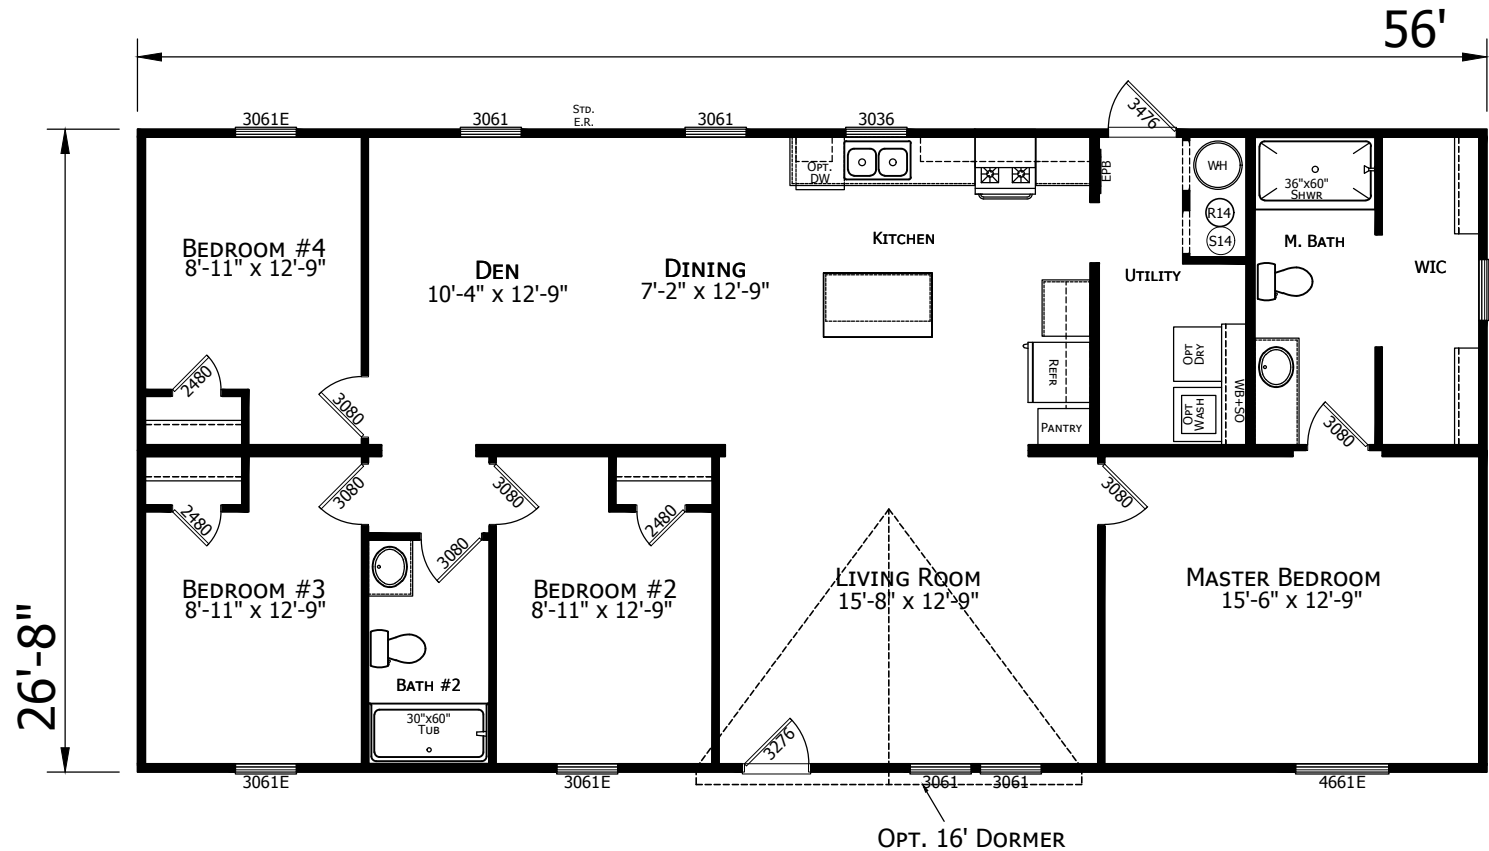

# Plumosa Prime

Prime Series

1,493 SQ. FT. (Approximate) 4 Bedrooms, 2 Baths

Last Updated: 10-5-21

**FACTORY EXPO HOME CENTERS**  
1915A SE SR100  
Lake City, Florida 32025

\*Limited quantities of the Plumosa Prime are available – please call our sales office to confirm.