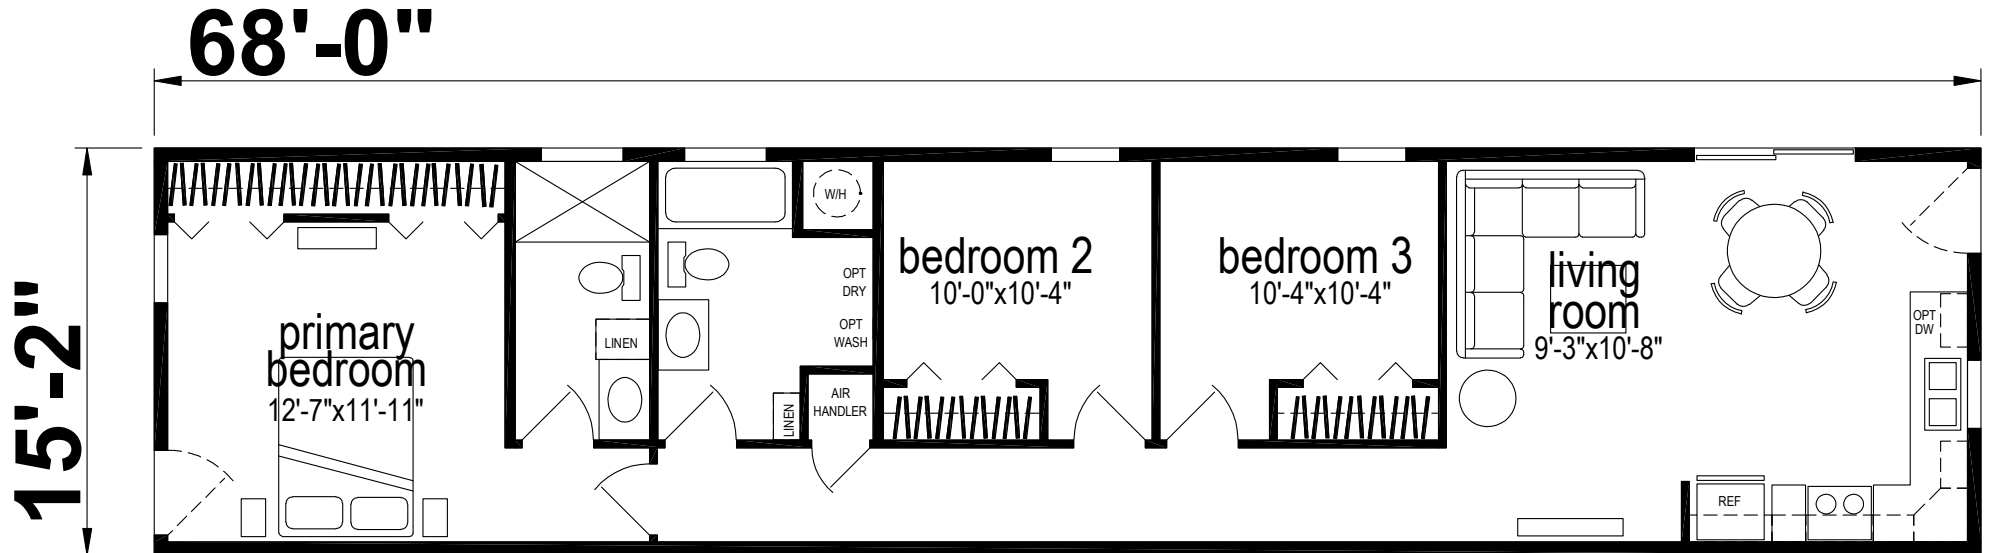

Piperton

Palm Bay Park Model Series

1031 SQ. FT. (Approximate) 3 Bedroom, 2 Bath

Last Updated: 2-24-25

CHAMPION HOMES CENTER
1915A SE SR100
Lake City, Florida 32025

LC.ParkModelsDirect.com | 1-800-965-0341