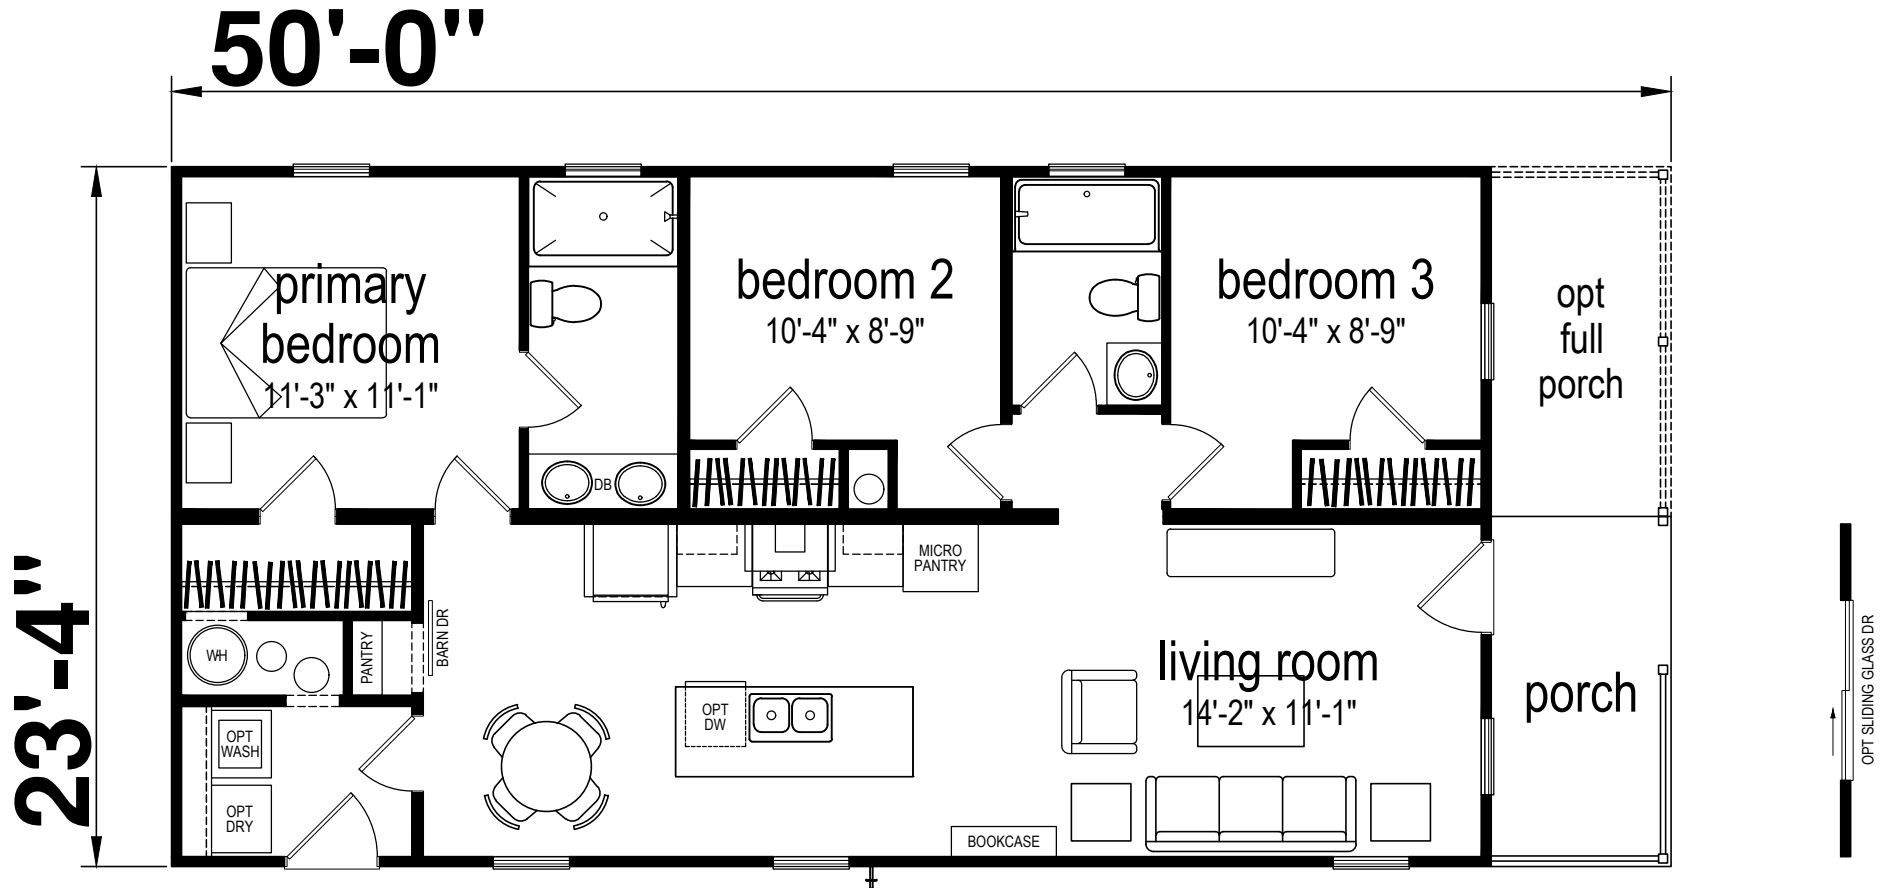

Pinebrook

Champion Series by Champion Homes (Bartow, FL)

1027 SQ. FT. (Approximate) 3 Bedroom, 2 Bath

Last Updated: 3-17-25

CHAMPION HOMES CENTER
1915A SE SR100
Lake City, Florida 32025

FactoryHomeSale.com | 1-800-965-3052