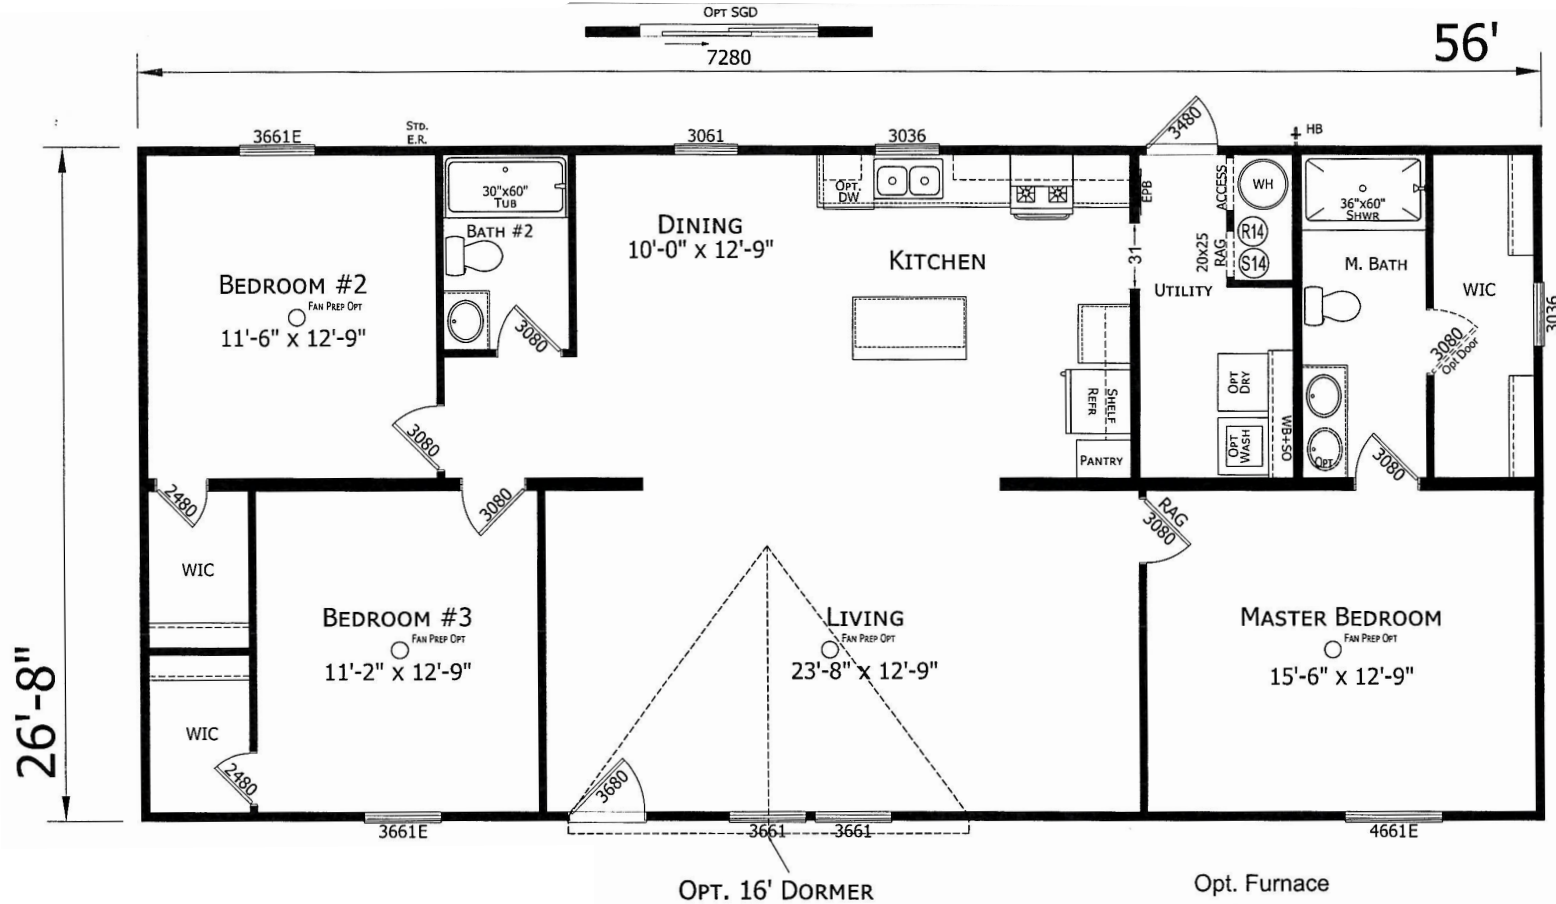

Perrine

Lake Manor Series

1,493 SQ. FT. (Approximate) 3 Bedroom, 2 Bath

Last Updated: 7-2-24

CHAMPION HOMES CENTER
1915A SE SR100
Lake City, Florida 32025

FactoryHomeSale.com | 1-800-965-3052

IMPORTANT: Champion Homes Center reserves the right to modify, cancel or substitute products or features of this event at any time without prior notice or obligation. Pictures and other promotional materials are representative and may depict or contain floor plans, square footages, elevations, options, upgrades, extra design features, decorations, floor coverings, specialty light fixtures, custom paint and wall coverings, window treatments, landscaping, sound and alarm systems, furnishings, appliances, and other designer/decorator features and amenities that are not included as part of the home and/or may not be available at all locations. Home, pricing and community information is subject to change, and homes to prior sale, at any time without notice or obligation. ©2020 Champion Homes Center. All rights reserved.