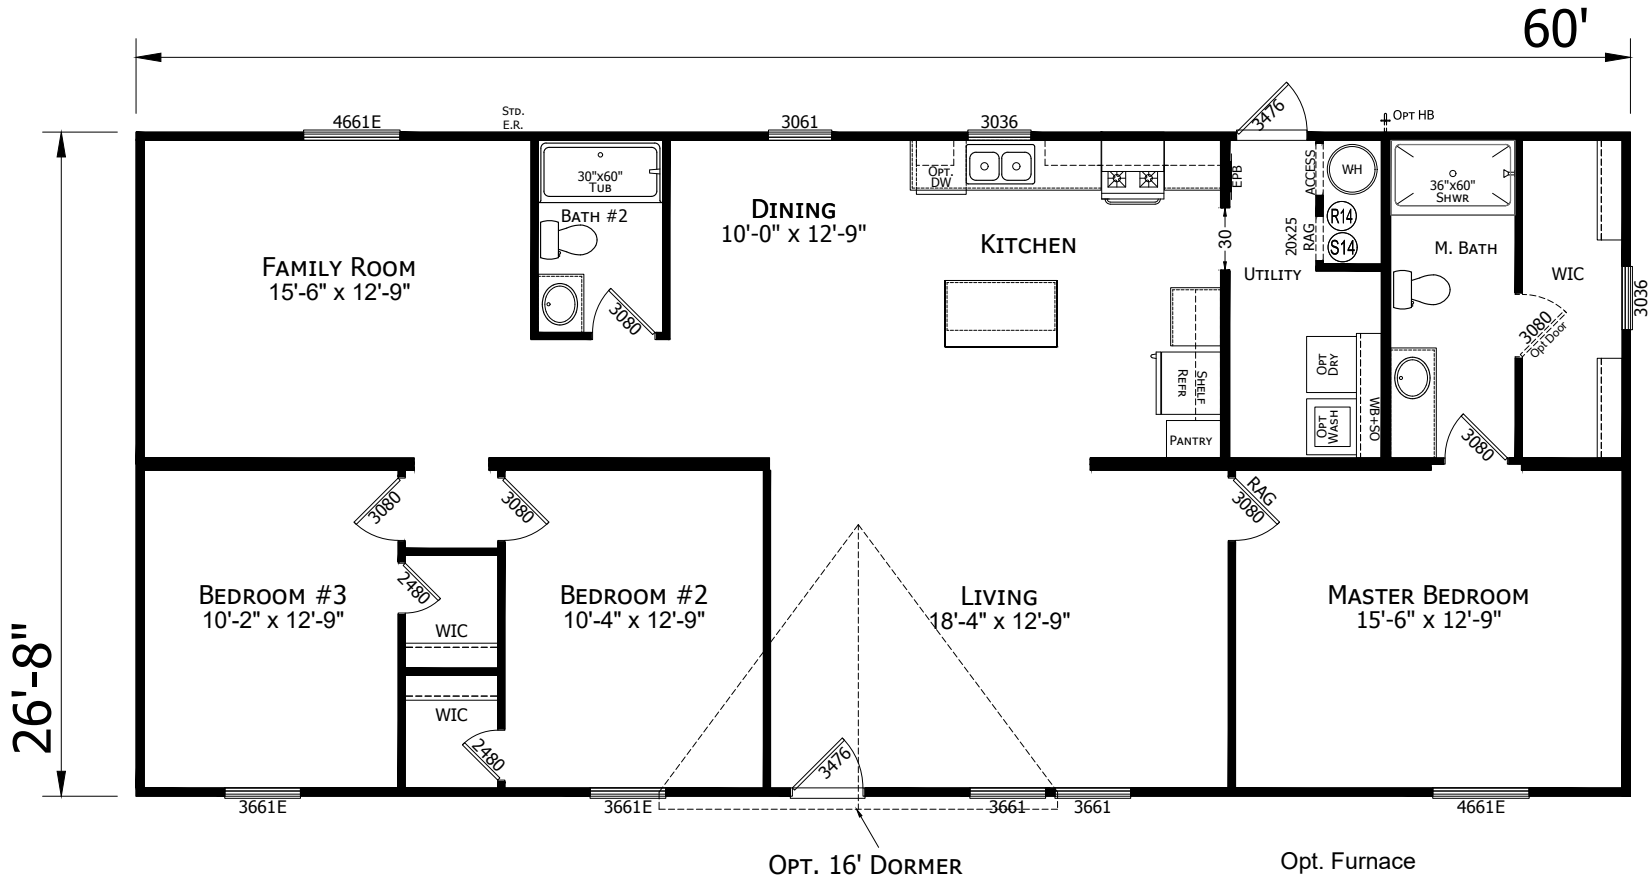

Palston

Prime Series

1,600 SQ. FT. (Approximate) 3 Bedrooms, 2 Baths

CHAMPION
HOMES CENTER

Last Updated: 2-22-23

CHAMPION HOMES CENTER
1915A SE SR100
Lake City, Florida 32025

FactoryHomeSale.com | 1-800-965-3052