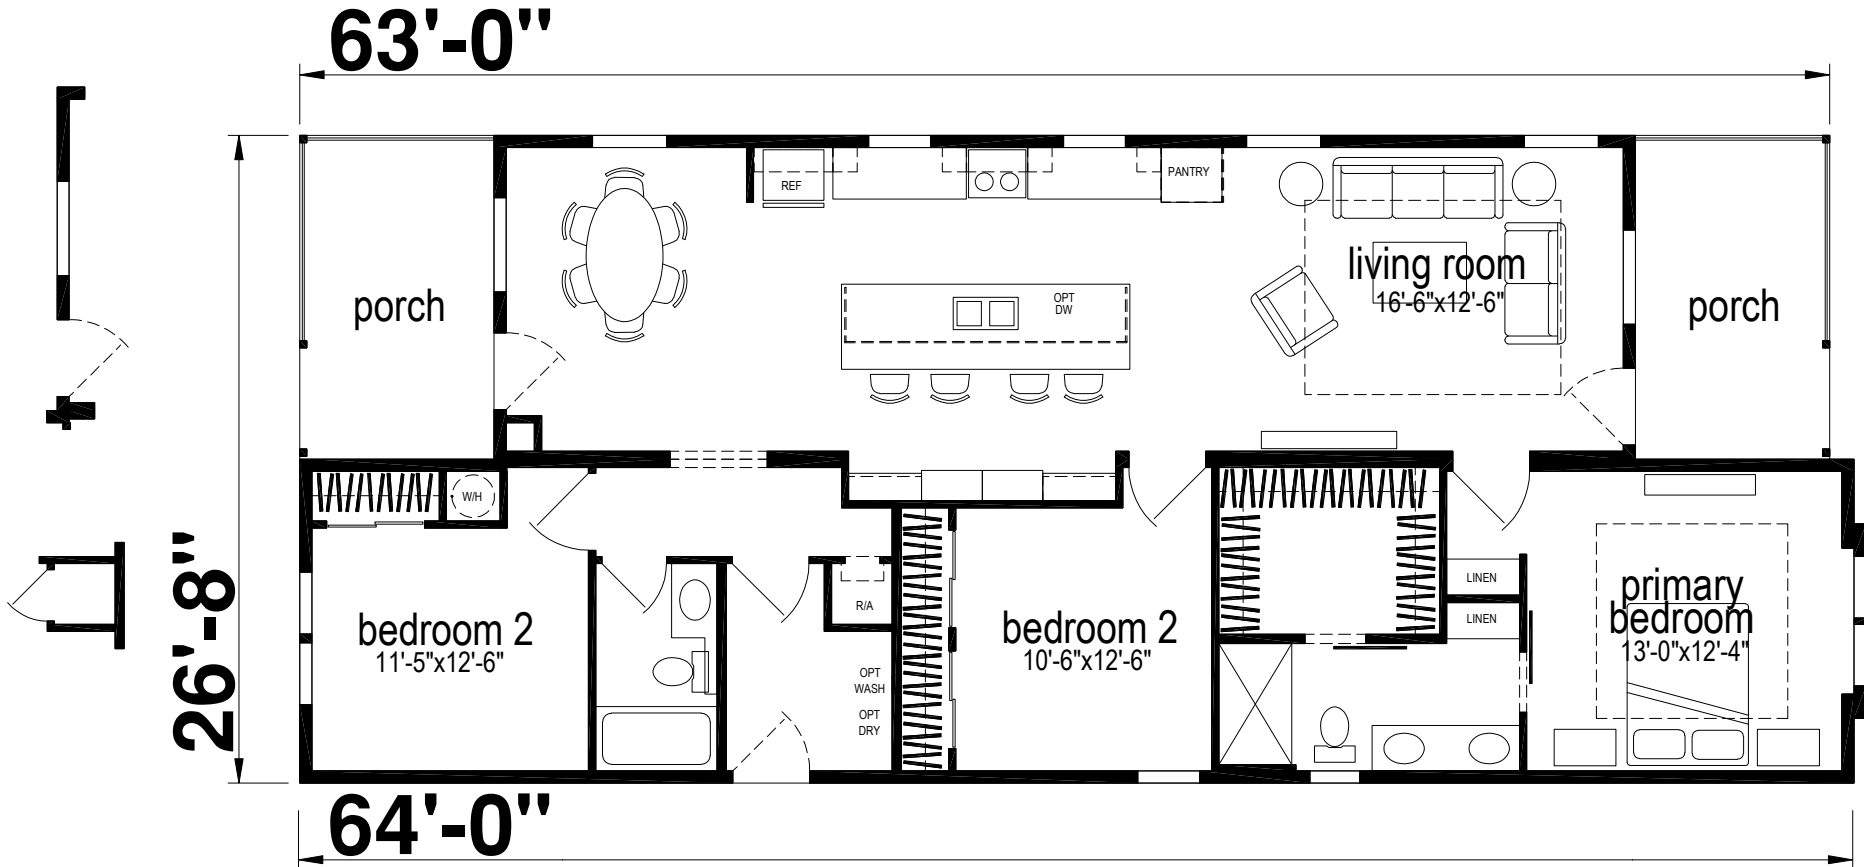

Owsley

Silver Springs Limited Series

1484 SQ. FT. (Approximate) 3 Bedrooms, 2 Baths

Last Updated: 2-24-25

CHAMPION HOMES CENTER
 1915A SE SR100
 Lake City, Florida 32025

FactoryHomeSale.com | 1-800-965-3052