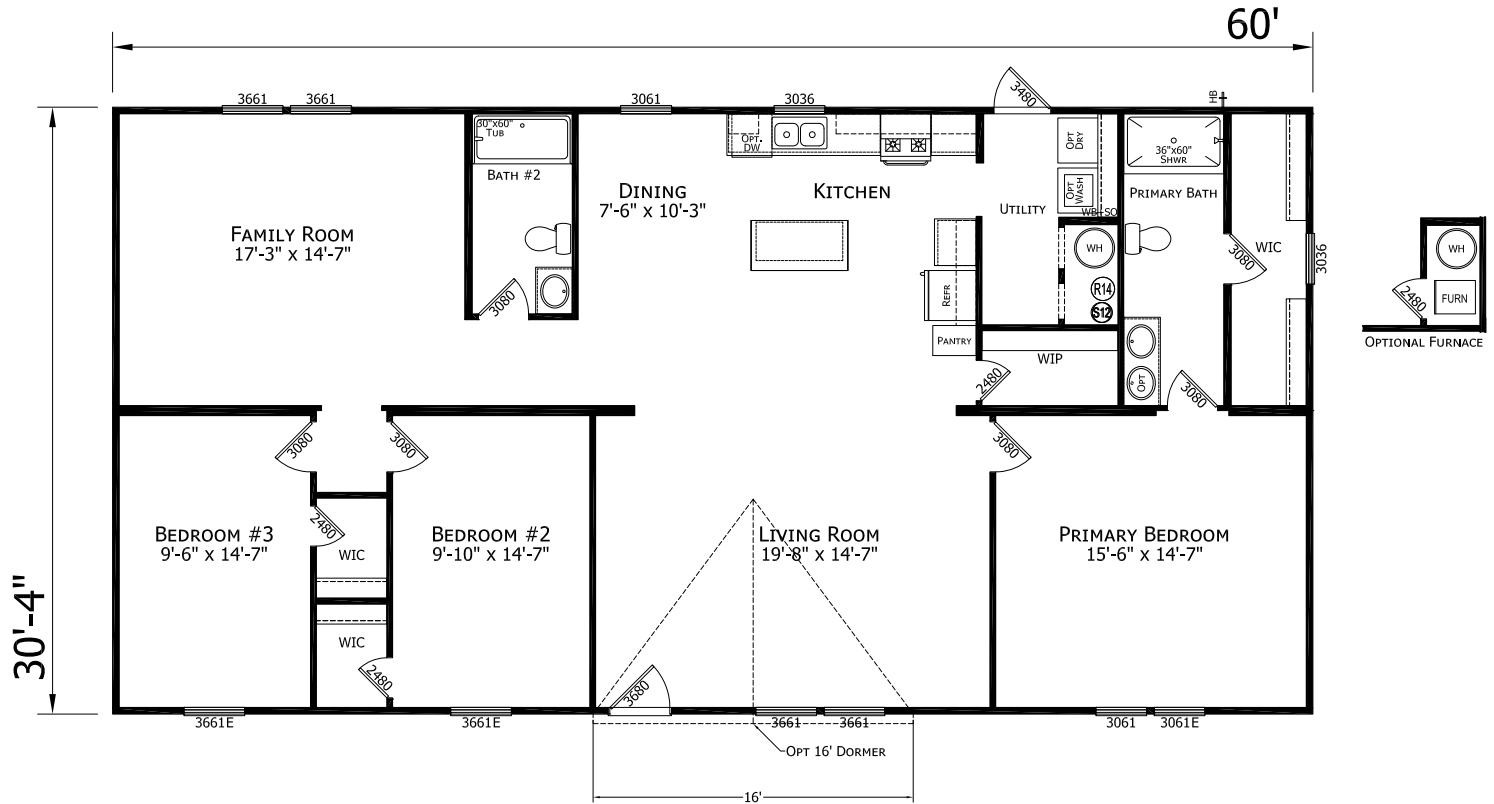

Osborne

Prime Series

1820 SQ. FT. (Approximate) 3 Bedroom, 2 Bath

Last Updated: 10-3-24

CHAMPION HOMES CENTER
1915A SE SR100
Lake City, Florida 32025

FactoryHomeSale.com | 1-800-965-3052

IMPORTANT: Champion Homes reserves the right to modify, cancel or substitute products or features of this event at any time without prior notice or obligation. Pictures and other promotional materials are representative and may depict or contain floor plans, square footages, elevations, options, upgrades, extra design features, decorations, floor coverings, specialty light fixtures, custom paint and wall coverings, window treatments, landscaping, sound and alarm systems, furnishings, appliances, and other designer/decorator features and amenities that are not included as part of the home and/or may not be available at all locations. Home, pricing and community information is subject to change, and homes to prior sale, at any time without notice or obligation. ©2021 Champion Homes. All rights reserved.