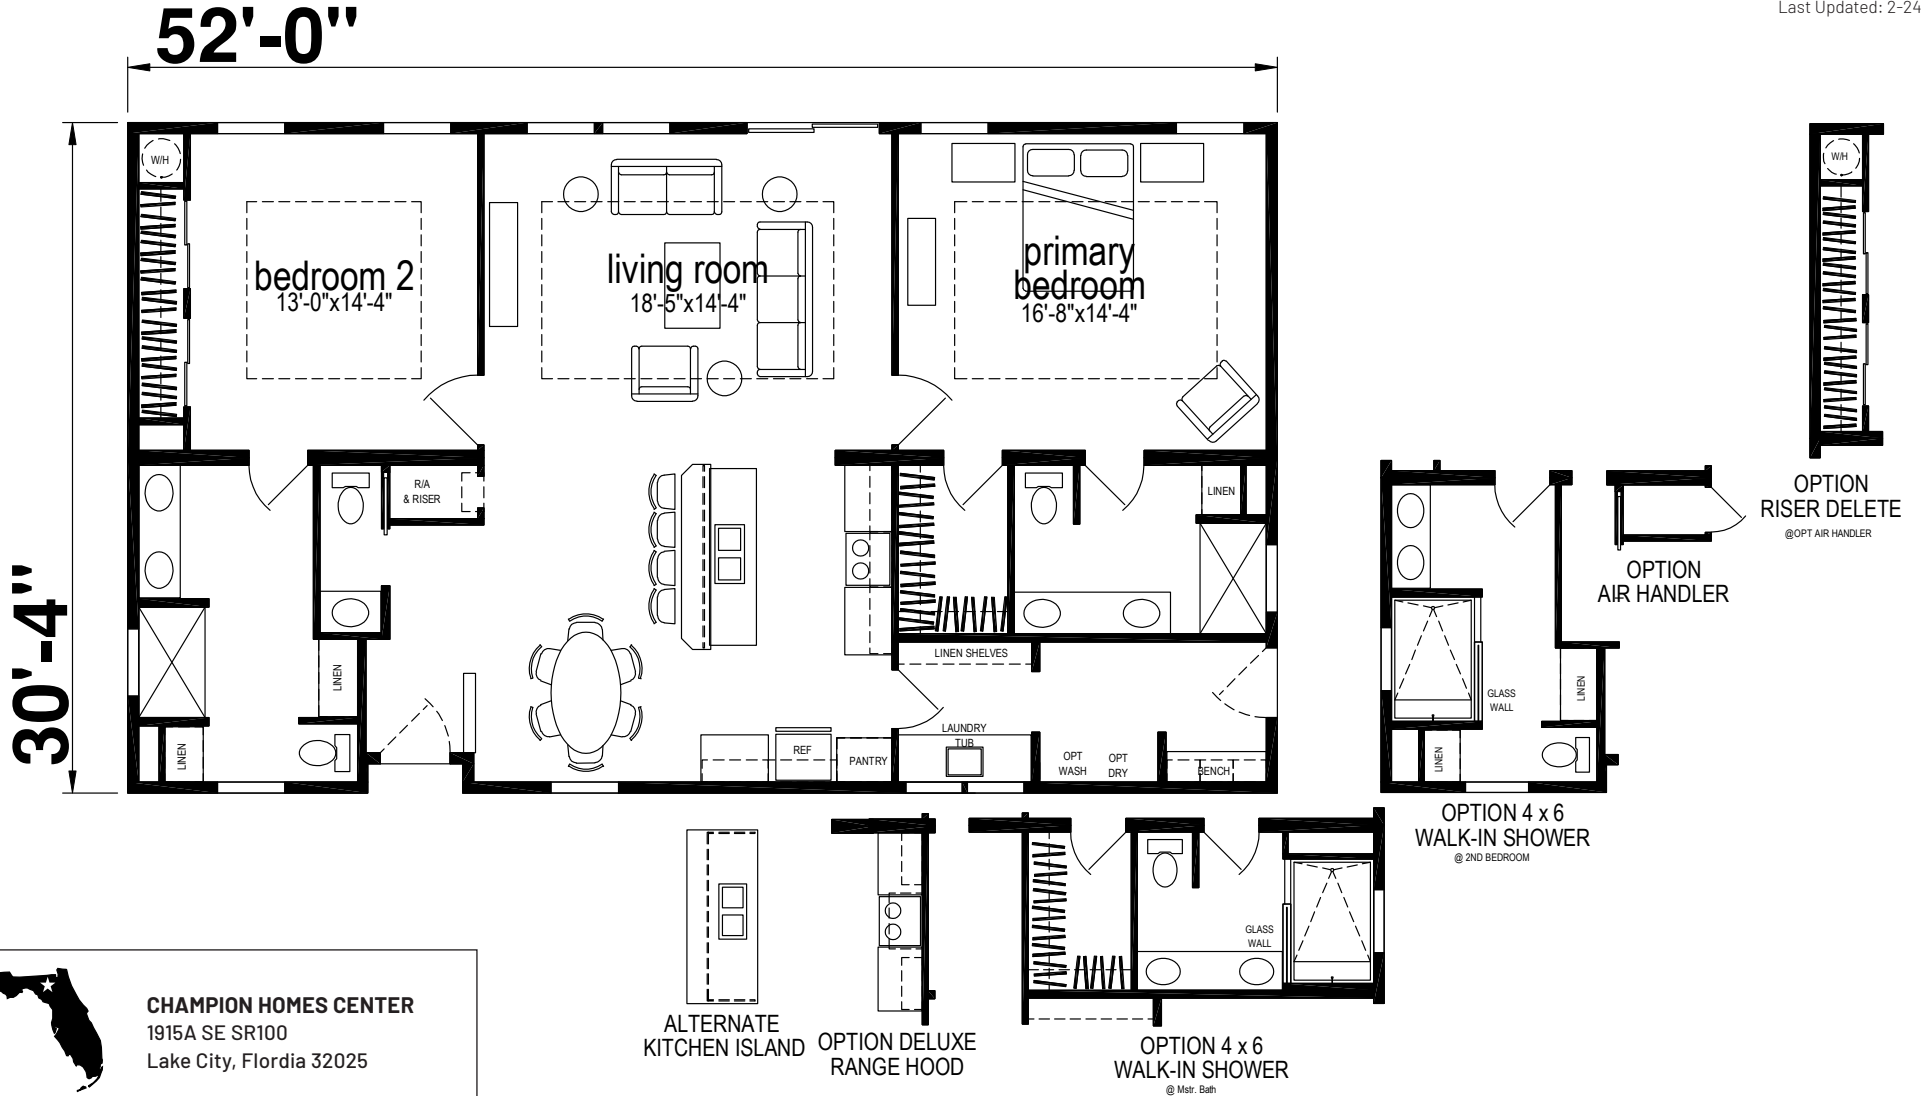

Oneida

Silver Springs Limited Series

1577 SQ. FT. (Approximate) 2 Bedrooms, 2.5 Baths

Last Updated: 2-24-25

CHAMPION HOMES CENTER
1915A SE SR100
Lake City, Florida 32025

FactoryHomeSale.com | 1-800-965-3052