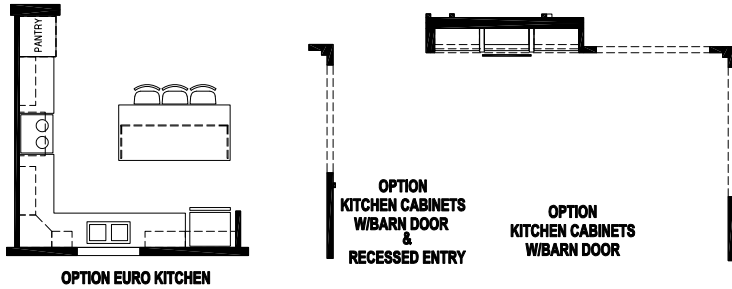

Oldham

Silver Springs Limited Series

1833 SQ. FT. (Approximate) 2 Bedrooms, 2 Baths

Last Updated: 2-24-25

OBSOLETE OPTION

OBSOLETE OPTION

CHAMPION HOMES CENTER
1915A SE SR100
Lake City, Florida 32025

FactoryHomeSale.com | 1-800-965-3052