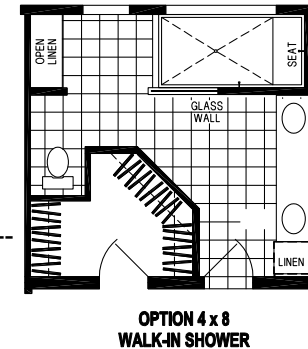

Oldham

Silver Springs Limited Series

1833 SQ. FT. (Approximate) 2 Bedrooms, 2 Baths

Last Updated: 2-24-25

OBSOLETE OPTION

OBSOLETE OPTION

CHAMPION HOMES CENTER
1915A SE SR100
Lake City, Florida 32025

FactoryHomeSale.com | 1-800-965-3052