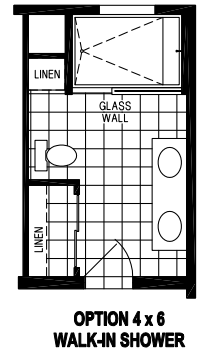

Oldham

Silver Springs Limited Series

1833 SQ. FT. (Approximate) 2 Bedrooms, 2 Baths

Last Updated: 2-24-25

OBSOLETE OPTION

OBSOLETE OPTION

CHAMPION HOMES CENTER
1915A SE SR100
Lake City, Florida 32025

FactoryHomeSale.com | 1-800-965-3052