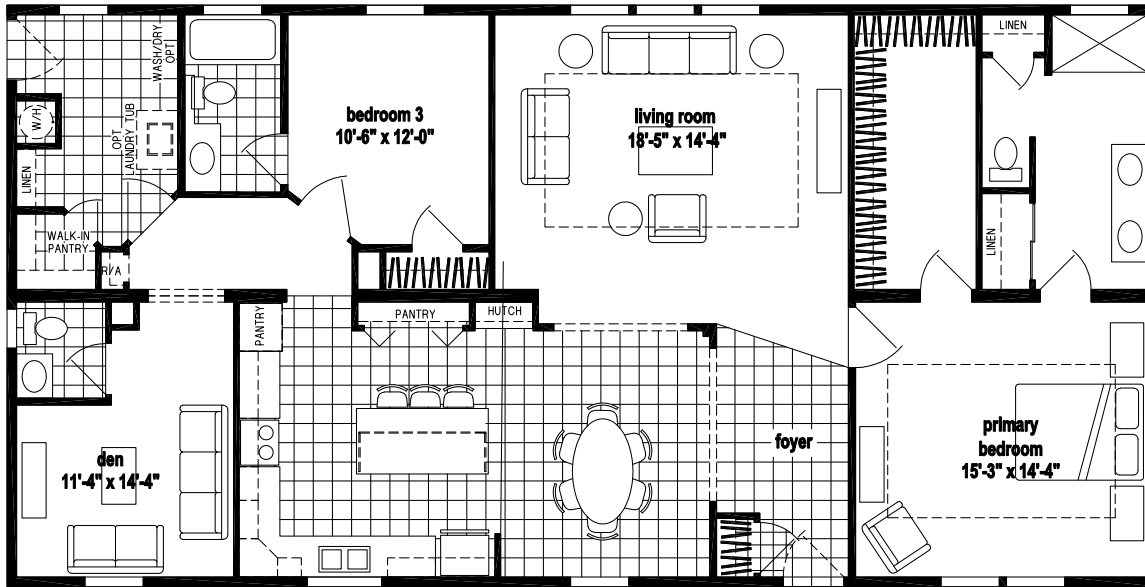

Oldham

Silver Springs Limited Series

1833 SQ. FT. (Approximate) 2 Bedrooms, 2 Baths

Last Updated: 2-24-25

OBSOLETE OPTION

OBSOLETE OPTION

CHAMPION HOMES CENTER
1915A SE SR100
Lake City, Florida 32025

FactoryHomeSale.com | 1-800-965-3052