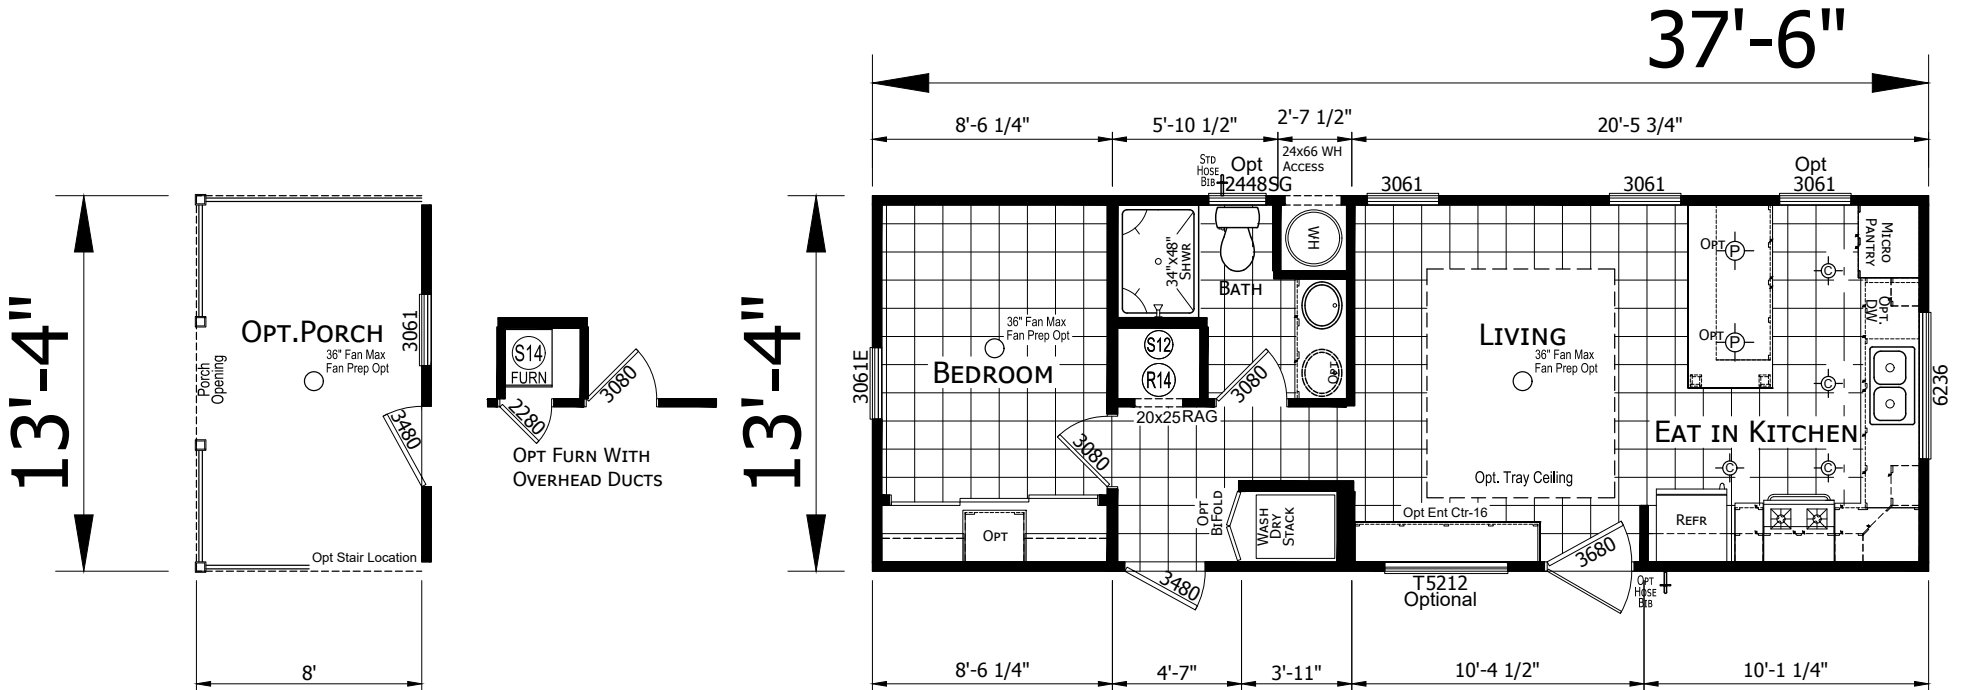

Oakesdale

Prime Series

499 SQ. FT. (Approximate) 1 Bedroom, 1 Bath

Last Updated: 10-18-24

CHAMPION HOMES CENTER
1915A SE SR100
Lake City, Florida 32025

FactoryHomeSale.com | 1-800-965-3052

IMPORTANT: Champion Homes reserves the right to modify, cancel or substitute products or features of this event at any time without prior notice or obligation. Pictures and other promotional materials are representative and may depict or contain floor plans, square footages, elevations, options, upgrades, extra design features, decorations, floor coverings, specialty light fixtures, custom paint and wall coverings, window treatments, landscaping, sound and alarm systems, furnishings, appliances, and other designer/decorator features and amenities that are not included as part of the home and/or may not be available at all locations. Home, pricing and community information is subject to change, and homes to prior sale, at any time without notice or obligation. ©2021 Champion Homes. All rights reserved.