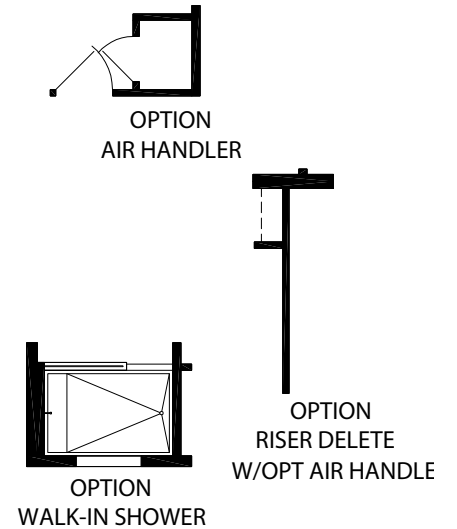

Norwich

Silver Springs Limited Series

1378 SQ. FT. (Approximate) 3 Bedrooms, 2 Baths

Last Updated: 2-24-25

CHAMPION HOMES CENTER
1915A SE SR100
Lake City, Florida 32025

FactoryHomeSale.com | 1-800-965-3052