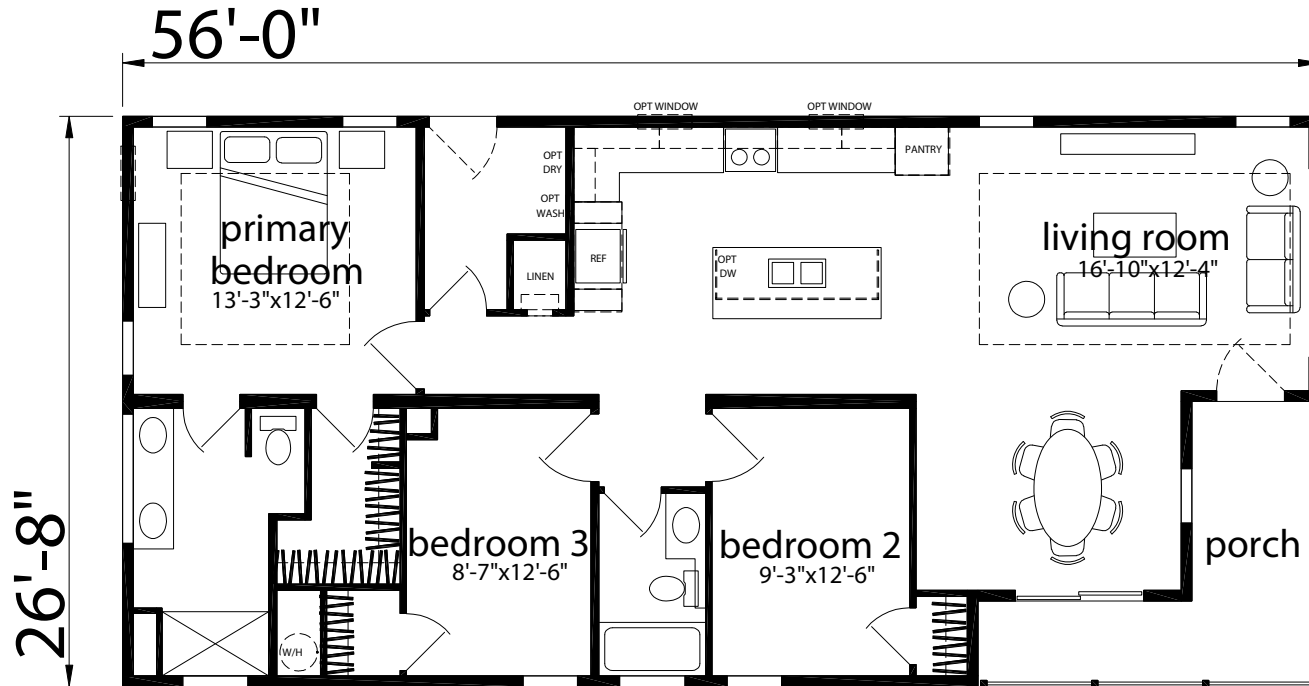

Norwich

Silver Springs Limited Series

1378 SQ. FT. (Approximate) 3 Bedrooms, 2 Baths

Last Updated: 2-24-25

CHAMPION HOMES CENTER
1915A SE SR100
Lake City, Florida 32025

FactoryHomeSale.com | 1-800-965-3052