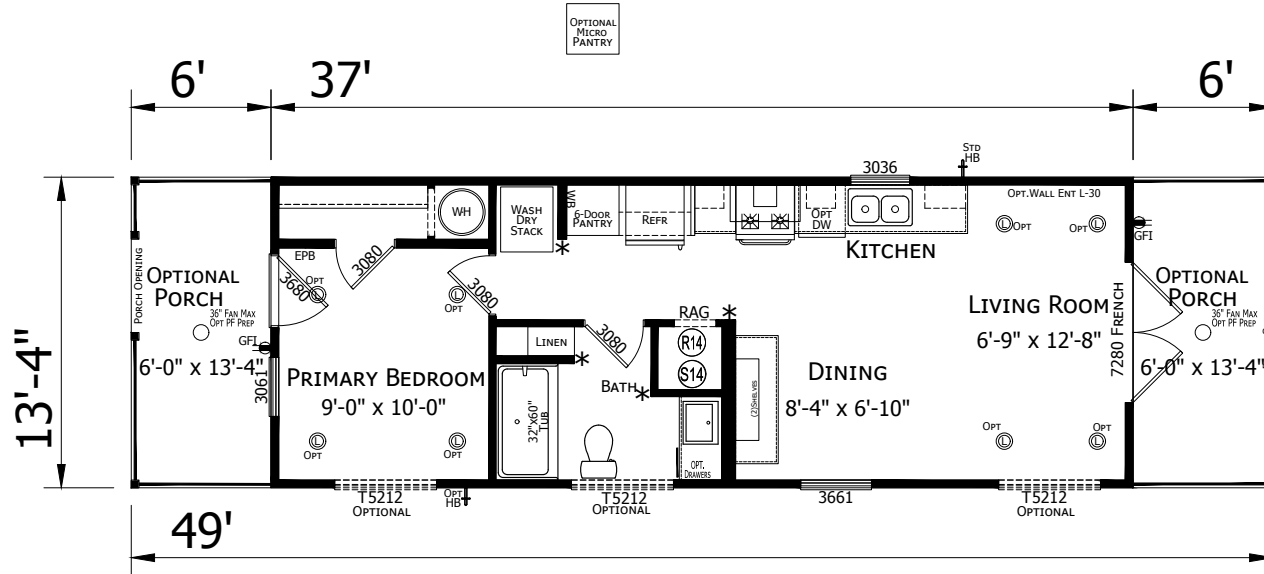

Norrison

Embrace VOG Series

493 SQ. FT. (Approximate) 1 Bedroom, 1 Bath

Last Updated: 5-22-26

* EMBRACE CAPS

CHAMPION HOMES CENTER
1915A SE SR100
Lake City, Florida 32025

FactoryHomeSale.com | 1-800-965-3052