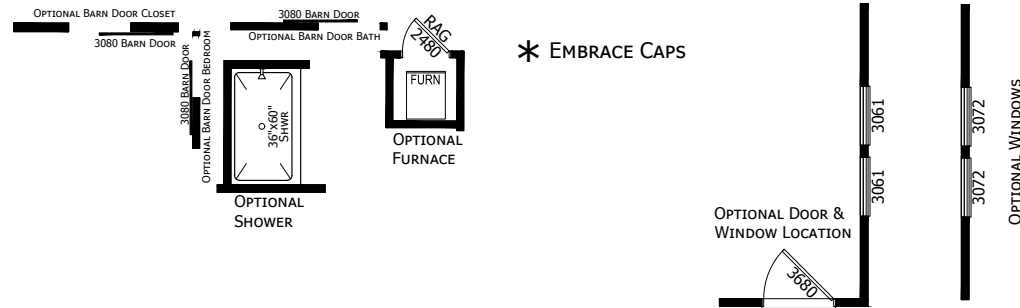

Norrison

Embrace VOG Series

493 SQ. FT. (Approximate) 1 Bedroom, 1 Bath

Last Updated: 5-22-26

* EMBRACE CAPS

CHAMPION HOMES CENTER
1915A SE SR100
Lake City, Florida 32025

FactoryHomeSale.com | 1-800-965-3052