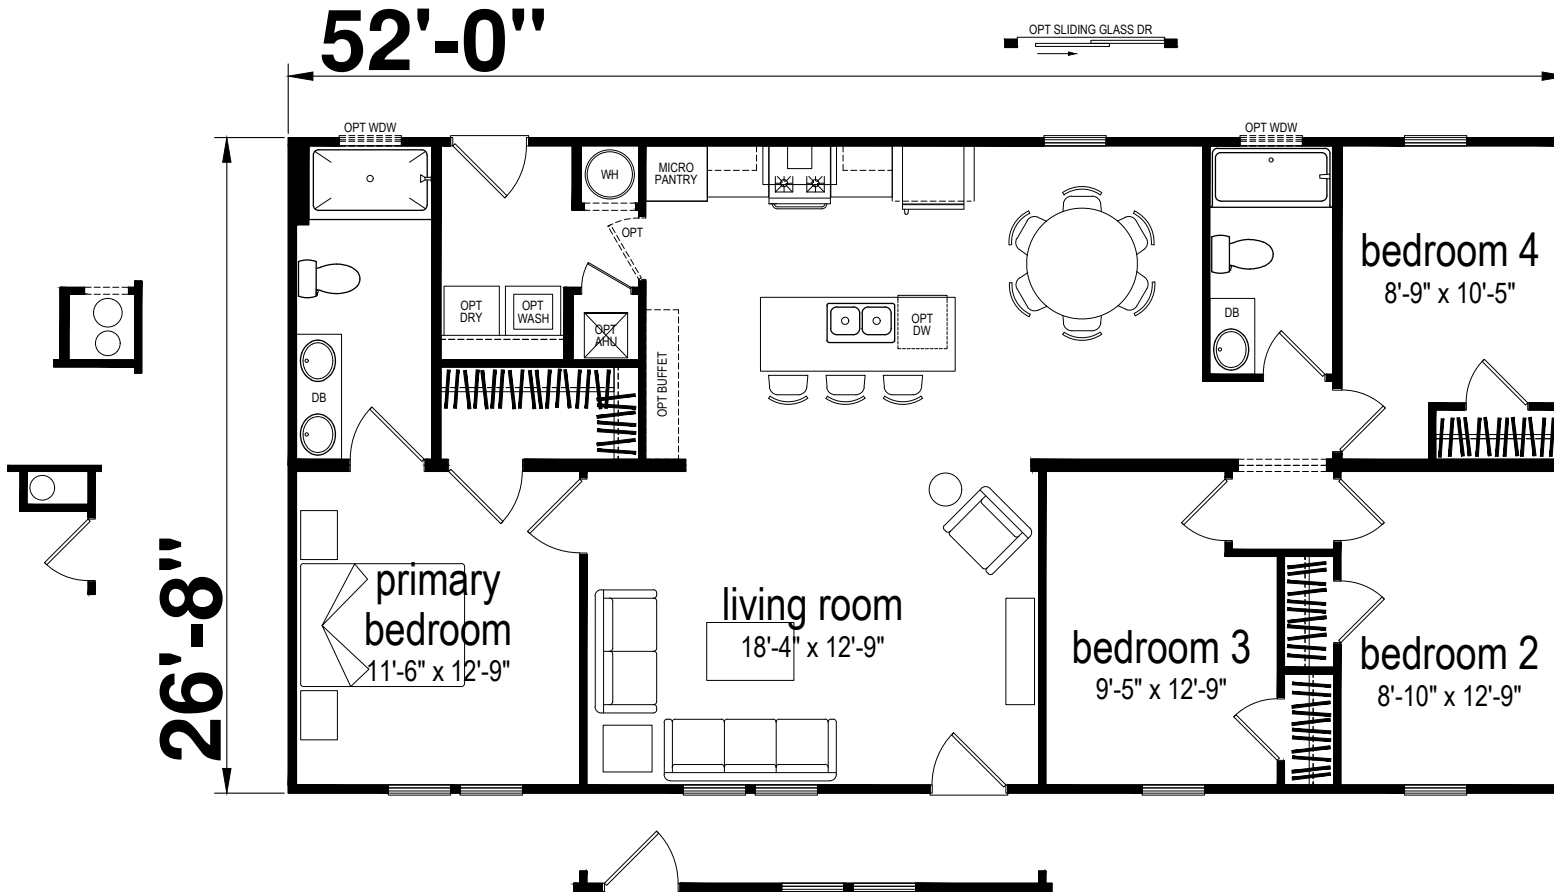

Neptune

Champion Series by Champion Homes (Bartow, FL)

1387 SQ. FT. (Approximate) 4 Bedroom, 2 Bath

Last Updated: 3-17-25

CHAMPION HOMES CENTER
1915A SE SR100
Lake City, Florida 32025

FactoryHomeSale.com | 1-800-965-3052