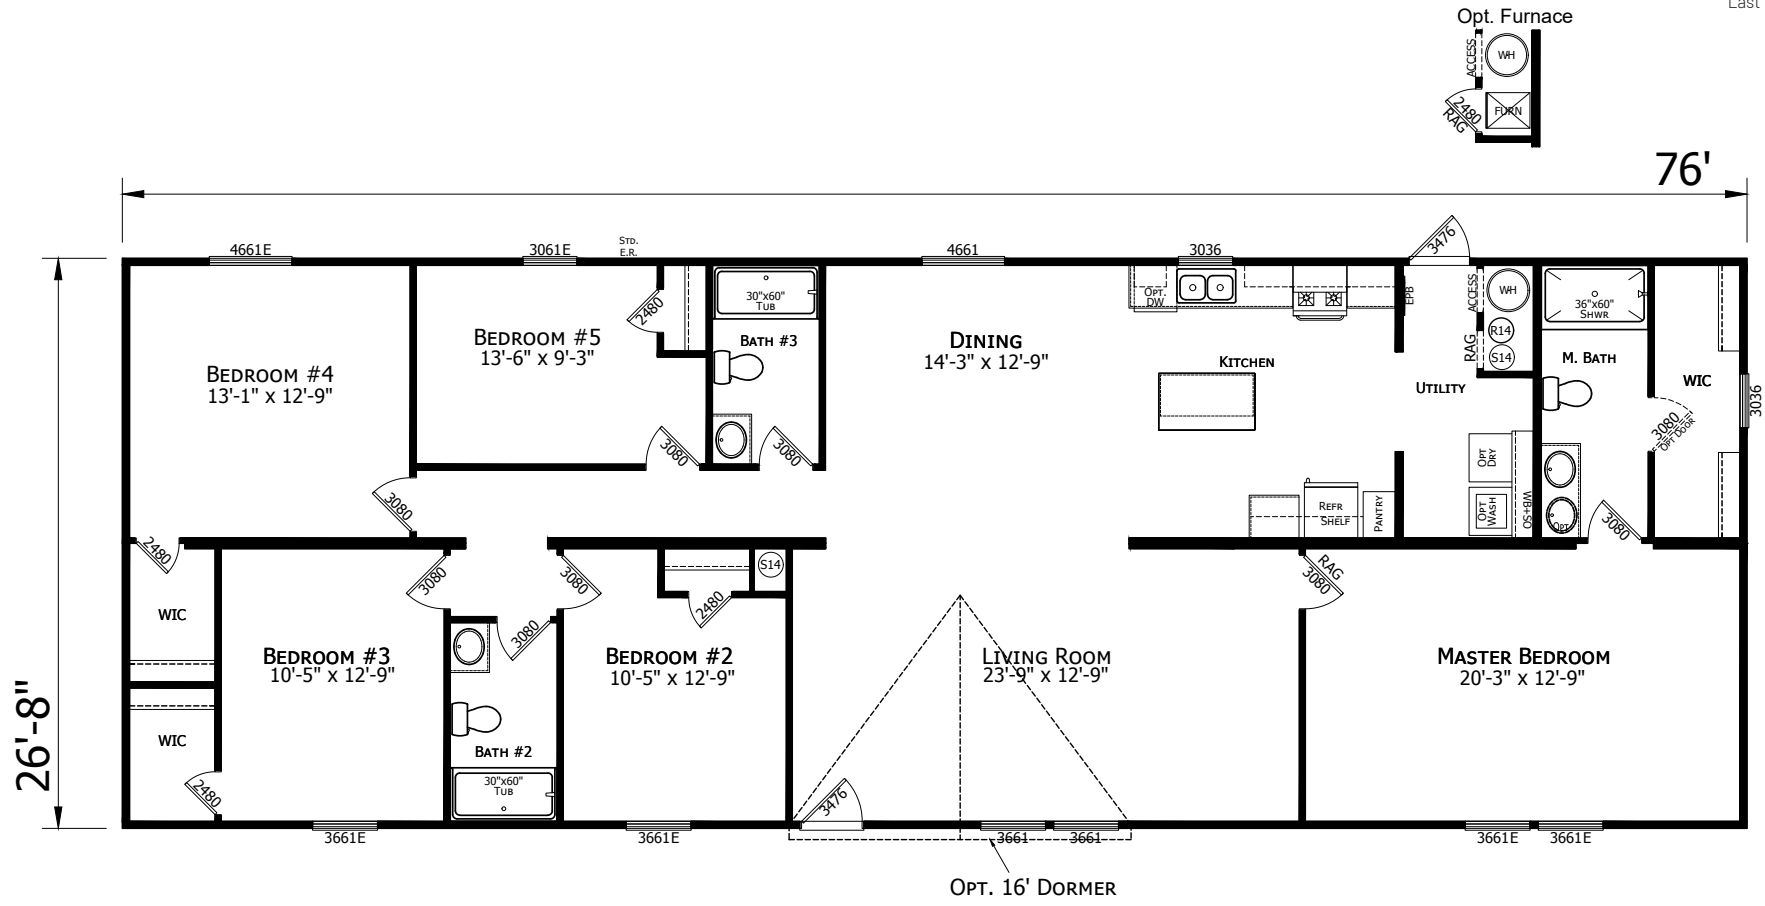

Navarre

Lake Manor Series

2,027 SQ. FT. (Approximate) 5 Bedroom, 3 Bath

Last Updated: 12-20-23

CHAMPION HOMES CENTER
 1915A SE SR100
 Lake City, Florida 32025

FactoryHomeSale.com | 1-800-965-3052

IMPORTANT: Champion Homes Center reserves the right to modify, cancel or substitute products or features of this event at any time without prior notice or obligation. Pictures and other promotional materials are representative and may depict or contain floor plans, square footages, elevations, options, upgrades, extra design features, decorations, floor coverings, specialty light fixtures, custom paint and wall coverings, window treatments, landscaping, sound and alarm systems, furnishings, appliances, and other designer/decorator features and amenities that are not included as part of the home and/or may not be available at all locations. Home, pricing and community information is subject to change, and homes to prior sale, at any time without notice or obligation. ©2020 Champion Homes Center. All rights reserved.