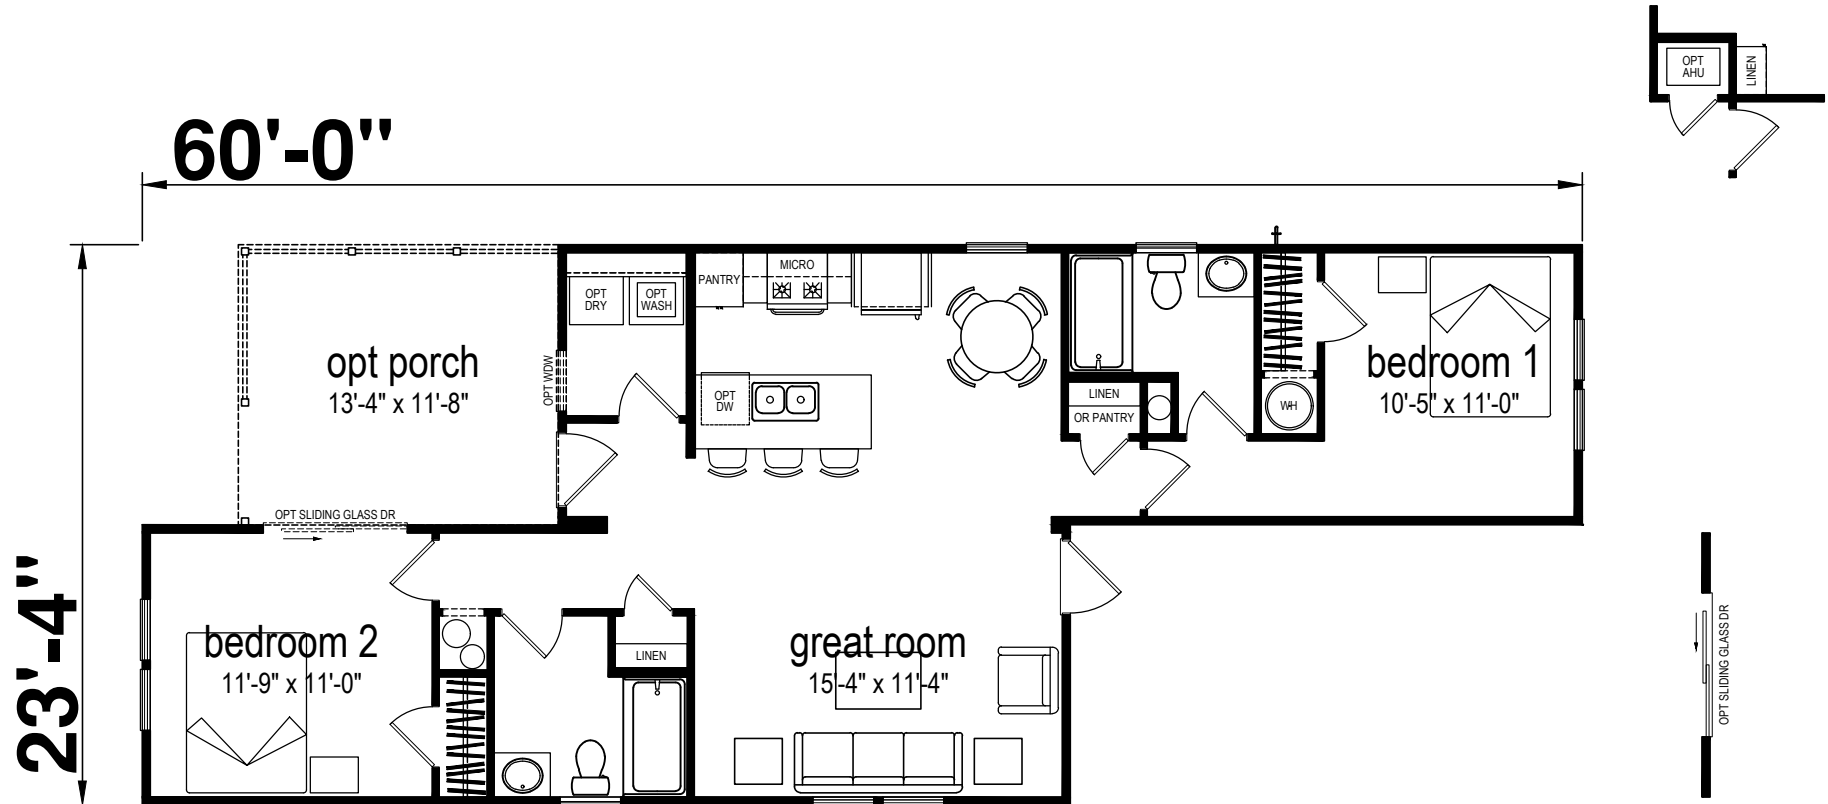

Nassauville

Champion Series by Champion Homes (Bartow, FL)

949 SQ. FT. (Approximate) 2 Bedroom, 2 Bath

Last Updated: 3-17-25

CHAMPION HOMES CENTER
1915A SE SR100
Lake City, Florida 32025

FactoryHomeSale.com | 1-800-965-3052