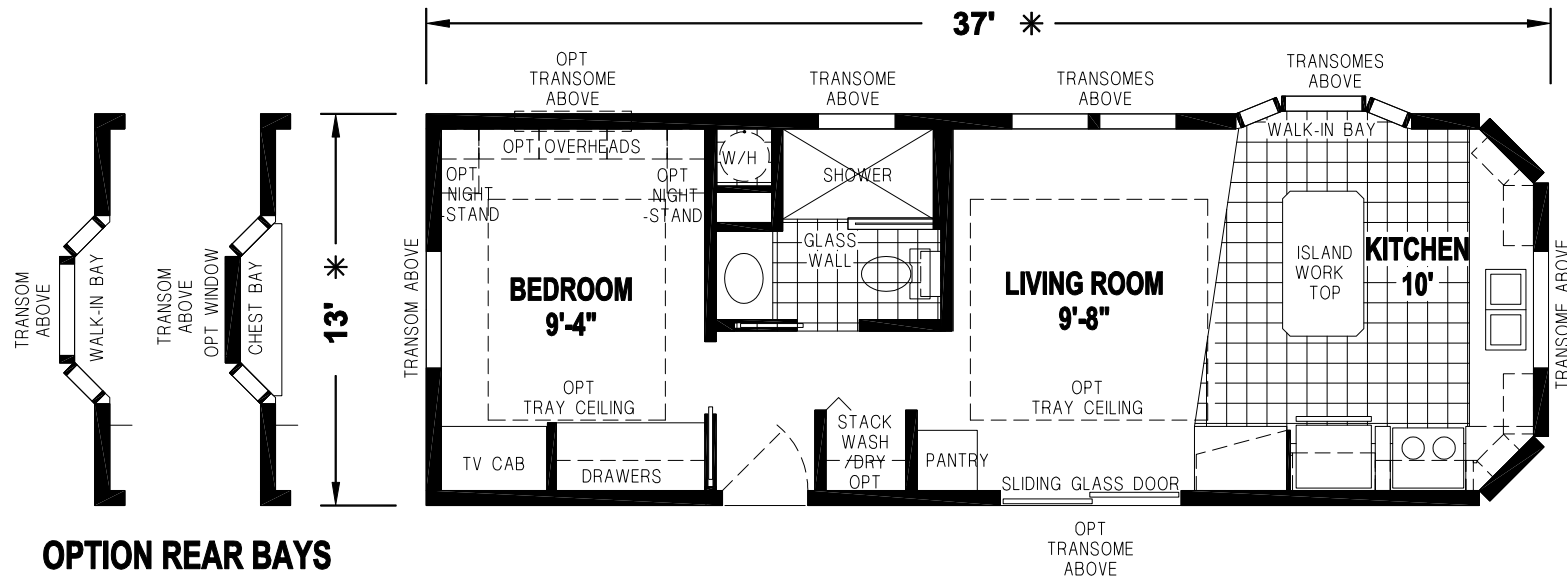

# Montrose

Palm Bay Elite Series

481 SQ. FT. (Approximate) 1 Bedroom, 1 Bath

Last Updated: 2-24-25

**OPTION ENTERTAINMENT CENTER**

**OPTION REAR BAYS**

**CHAMPION HOMES CENTER**  
1915A SE SR100  
Lake City, Florida 32025