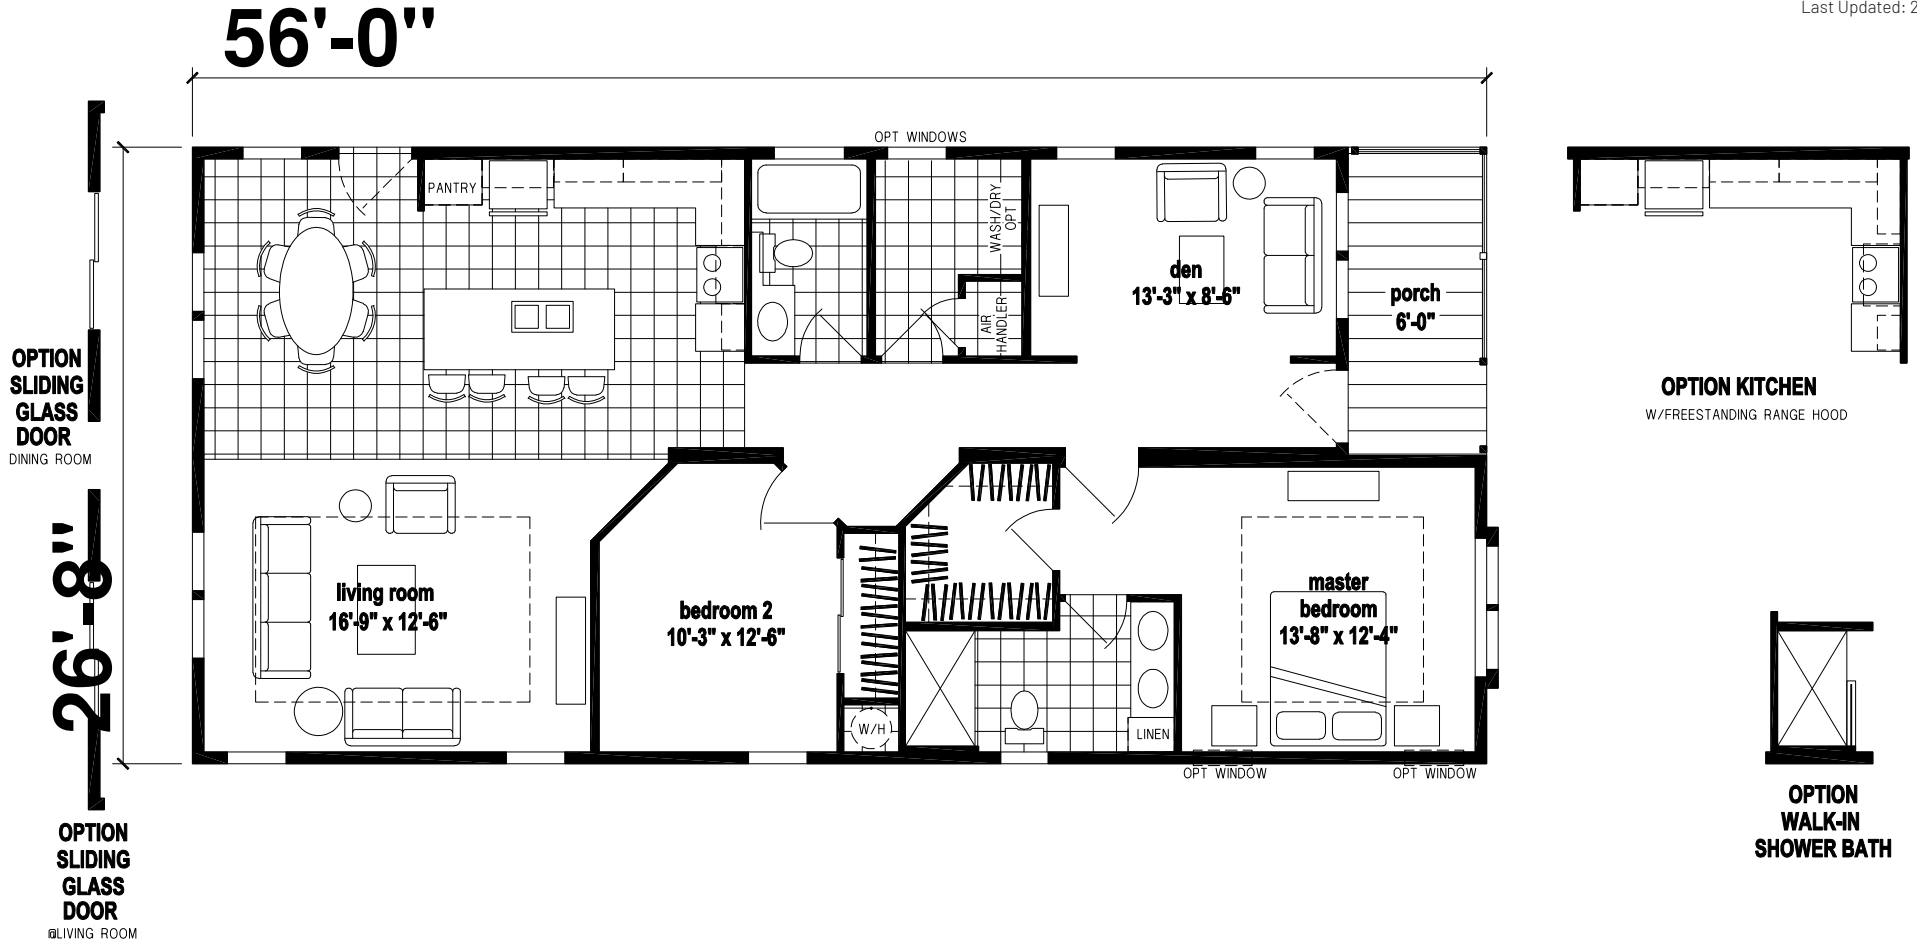

Middletown

Silver Springs Limited Series

1416 SQ. FT. (Approximate) 2 Bedrooms, 2 Baths

Last Updated: 2-24-25

CHAMPION HOMES CENTER
1915A SE SR100
Lake City, Florida 32025

FactoryHomeSale.com | 1-800-965-3052