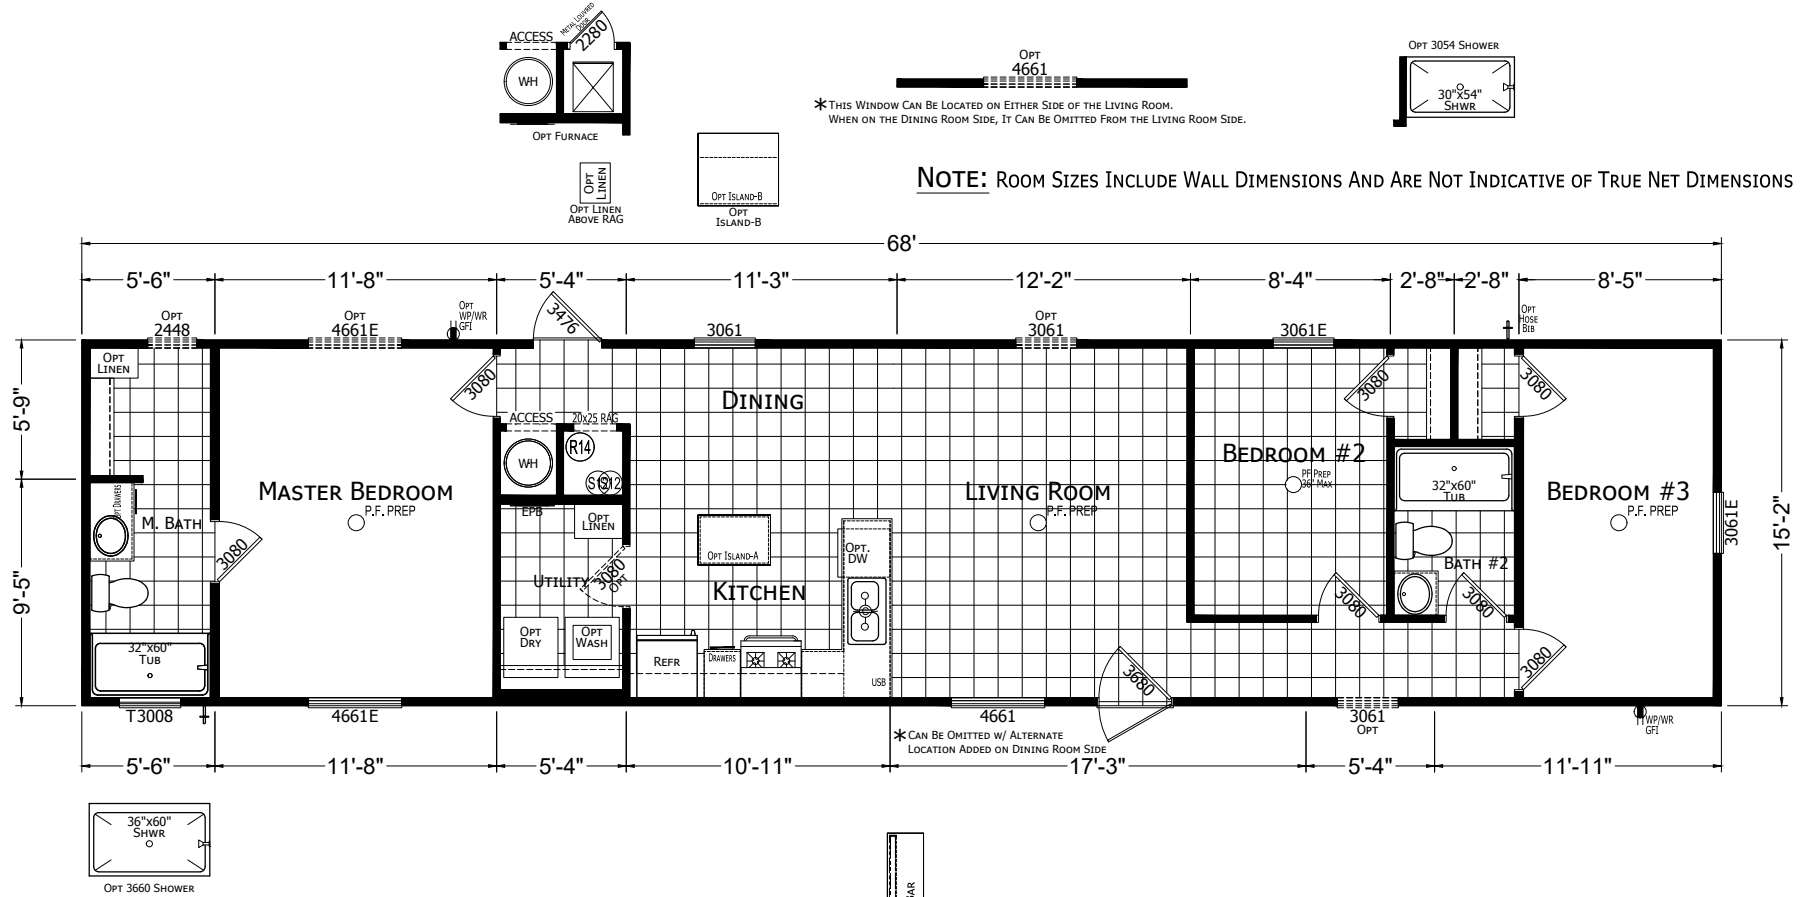

# Miccosukee

Trinity Series

1,031 SQ. FT. (Approximate) 2 Bedrooms, 2 Baths

Last Updated: 3-24-21

**FACTORY EXPO HOME CENTERS**  
 1915A SE SR100  
 Lake City, Florida 32025

**FactoryHomeSale.com | 1-800-965-3052**