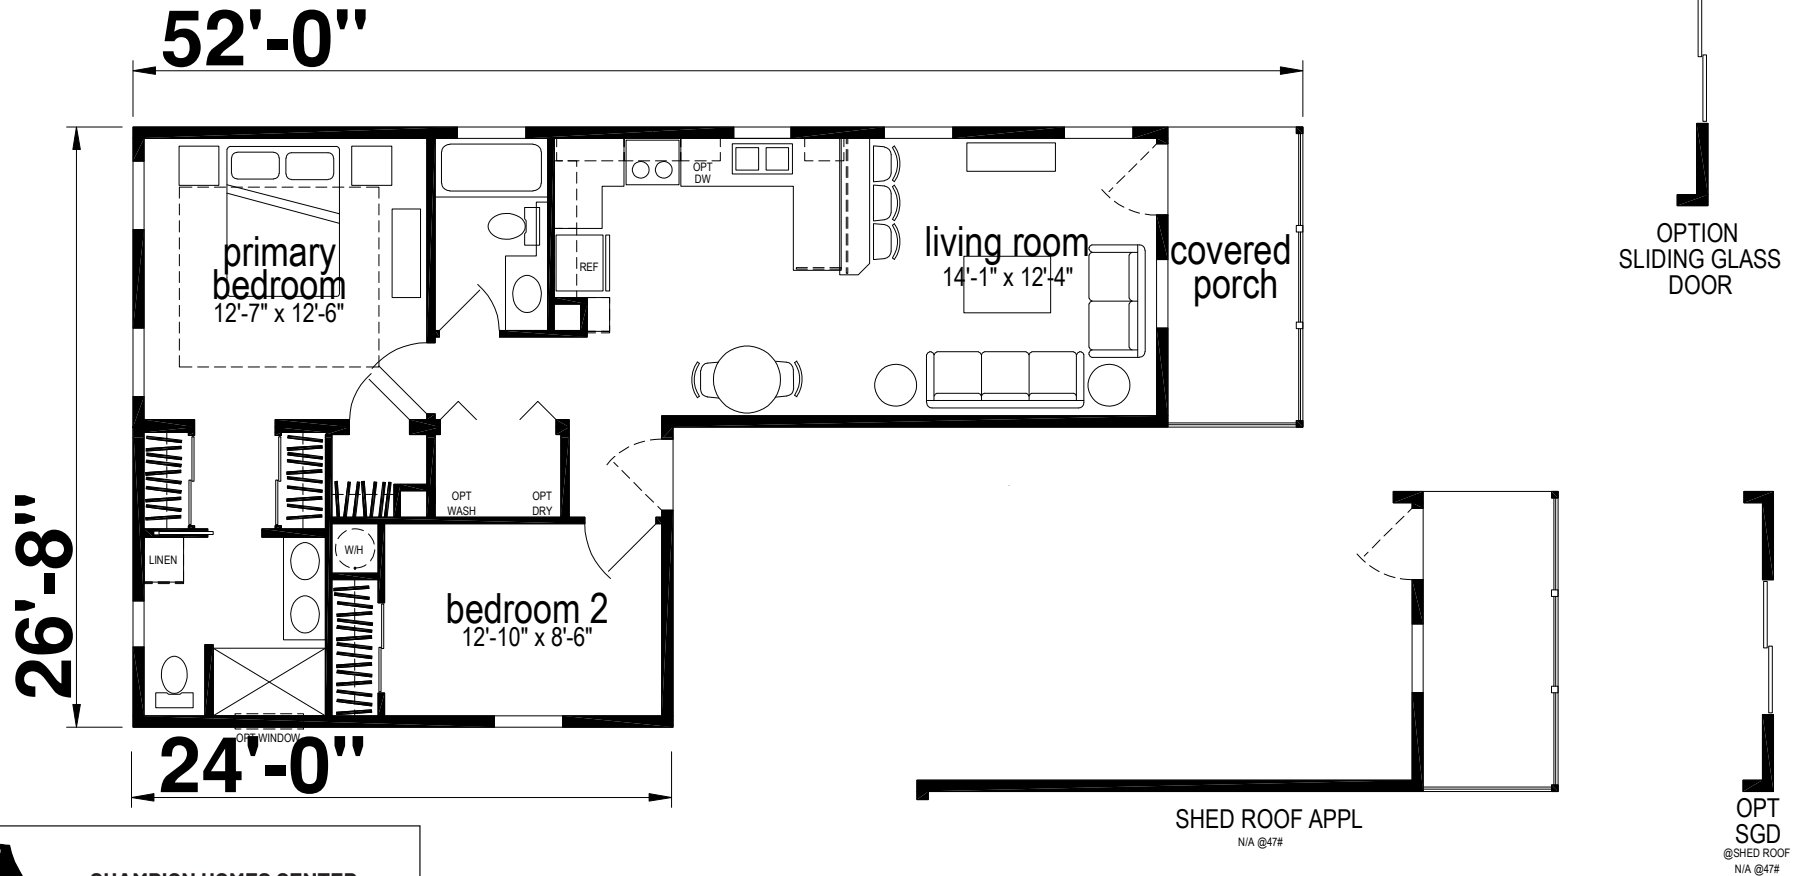

# McDermott

Silver Springs Limited Series

919 SQ. FT. (Approximate) 2 Bedrooms, 2 Baths

Last Updated: 2-24-25

**CHAMPION HOMES CENTER**  
1915A SE SR100  
Lake City, Florida 32025

**FactoryHomeSale.com | 1-800-965-3052**