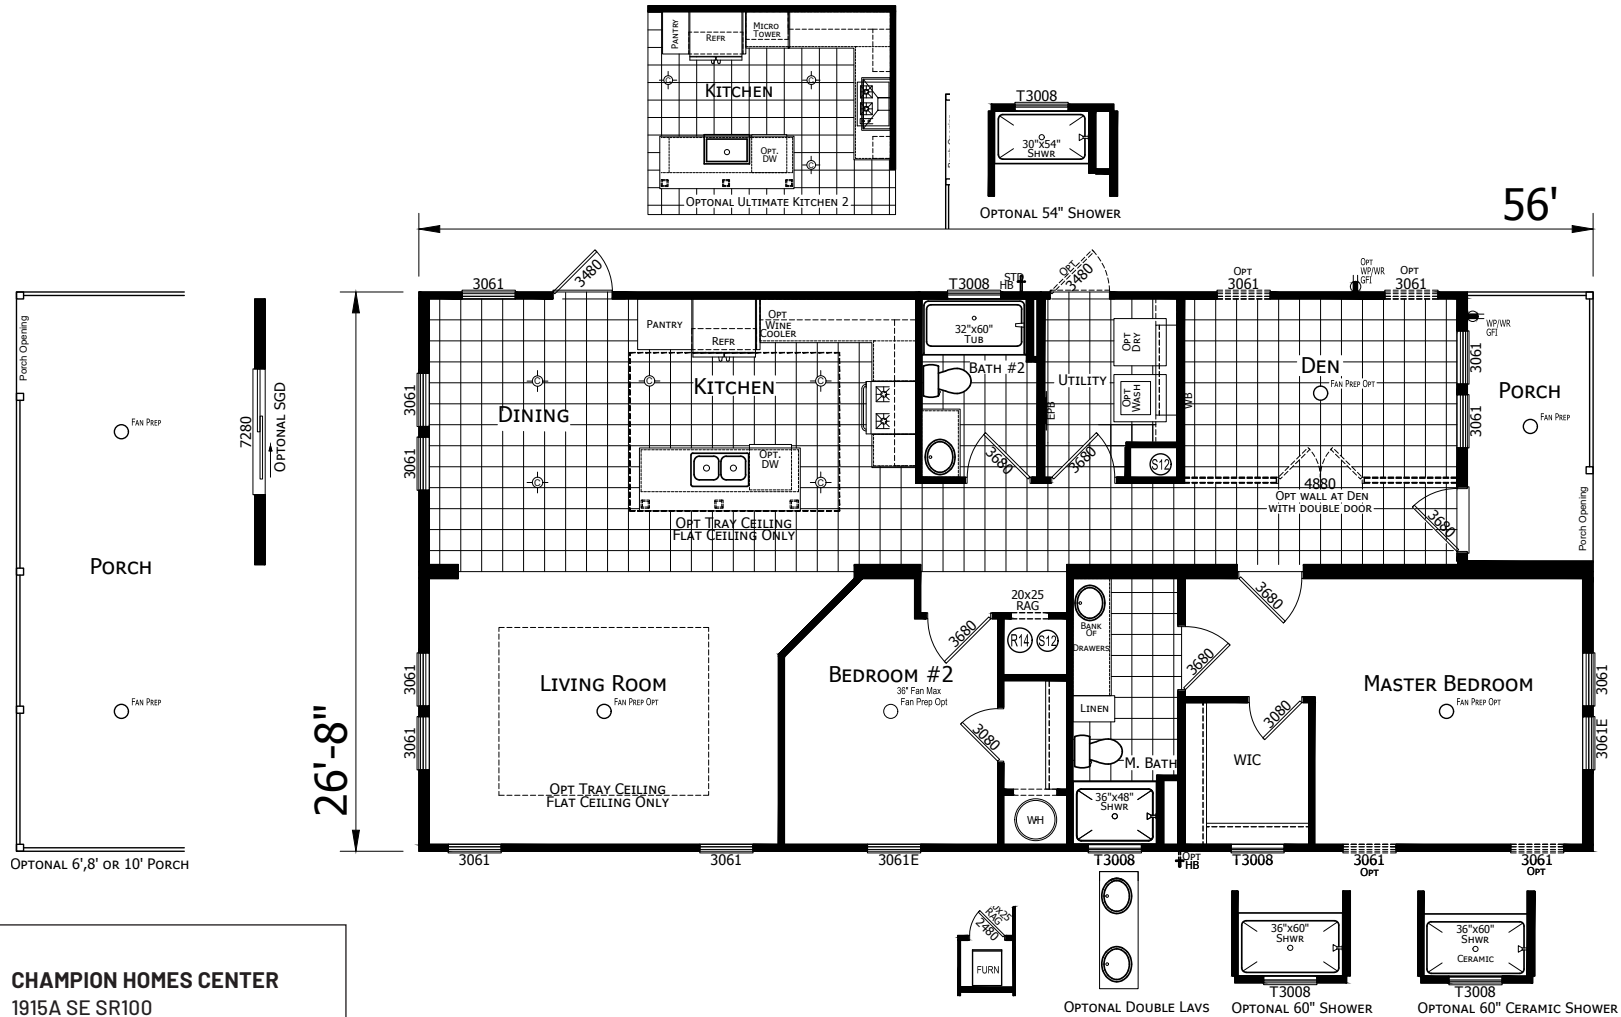

# McCordsville

Homes of Merit Community Series

1493 SQ. FT. (Approximate) 2 Bedroom, 2 Bath

Last Updated: 4-17-25

**CHAMPION HOMES CENTER**  
1915A SE SR100  
Lake City, Florida 32025

**FactoryHomeSale.com | 1-800-965-3052**