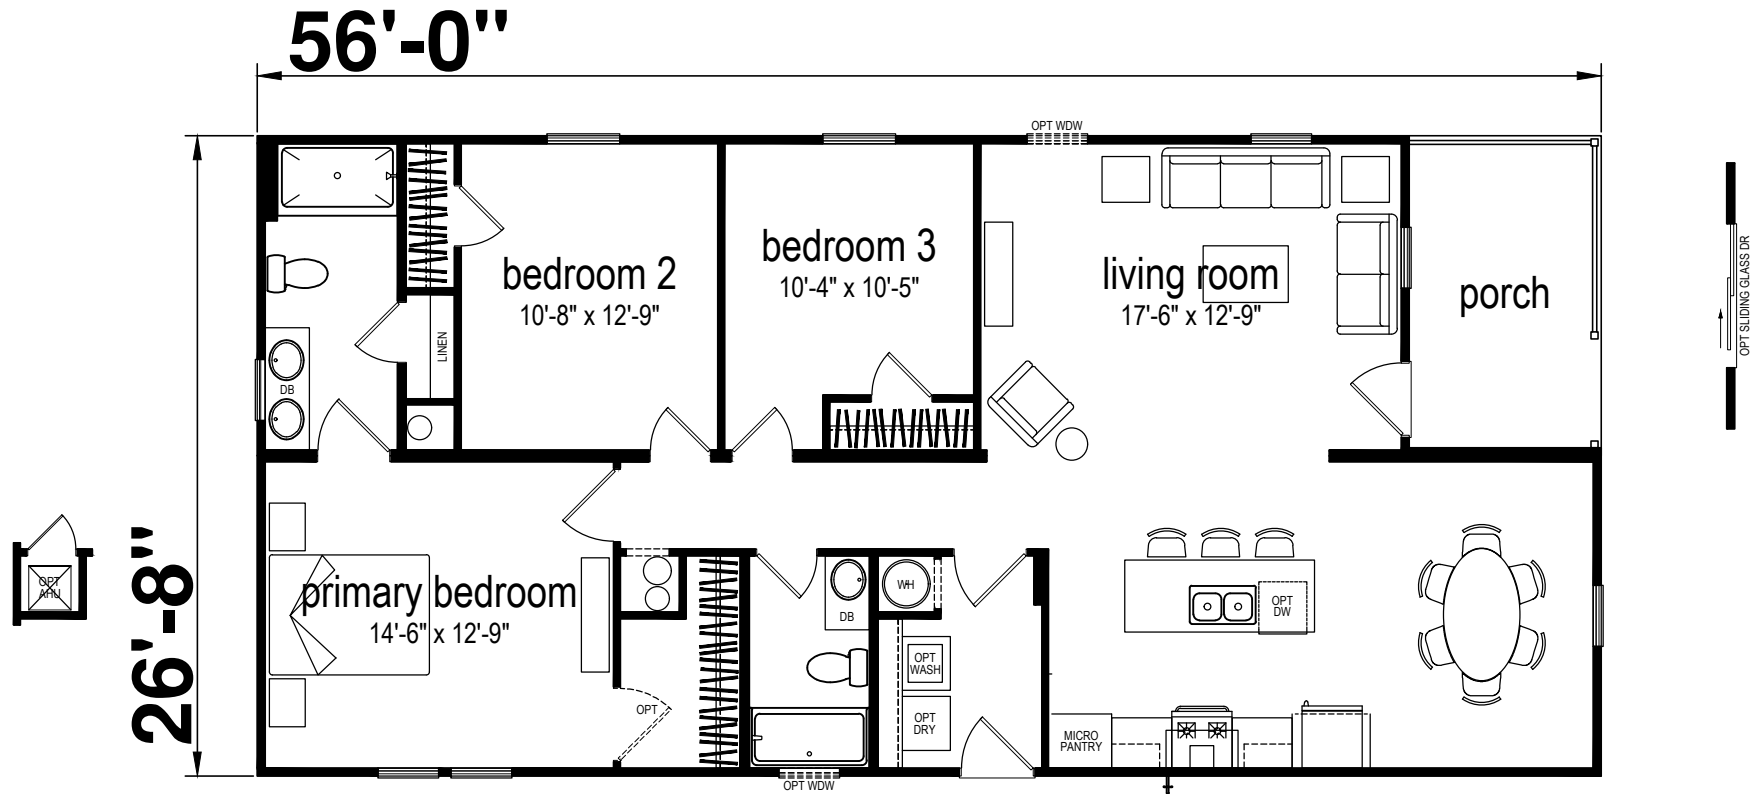

Mayport

Champion Series by Champion Homes (Bartow, FL)

1389 SQ. FT. (Approximate) 3 Bedroom, 2 Bath

Last Updated: 3-17-25

CHAMPION HOMES CENTER
1915A SE SR100
Lake City, Florida 32025

FactoryHomeSale.com | 1-800-965-3052