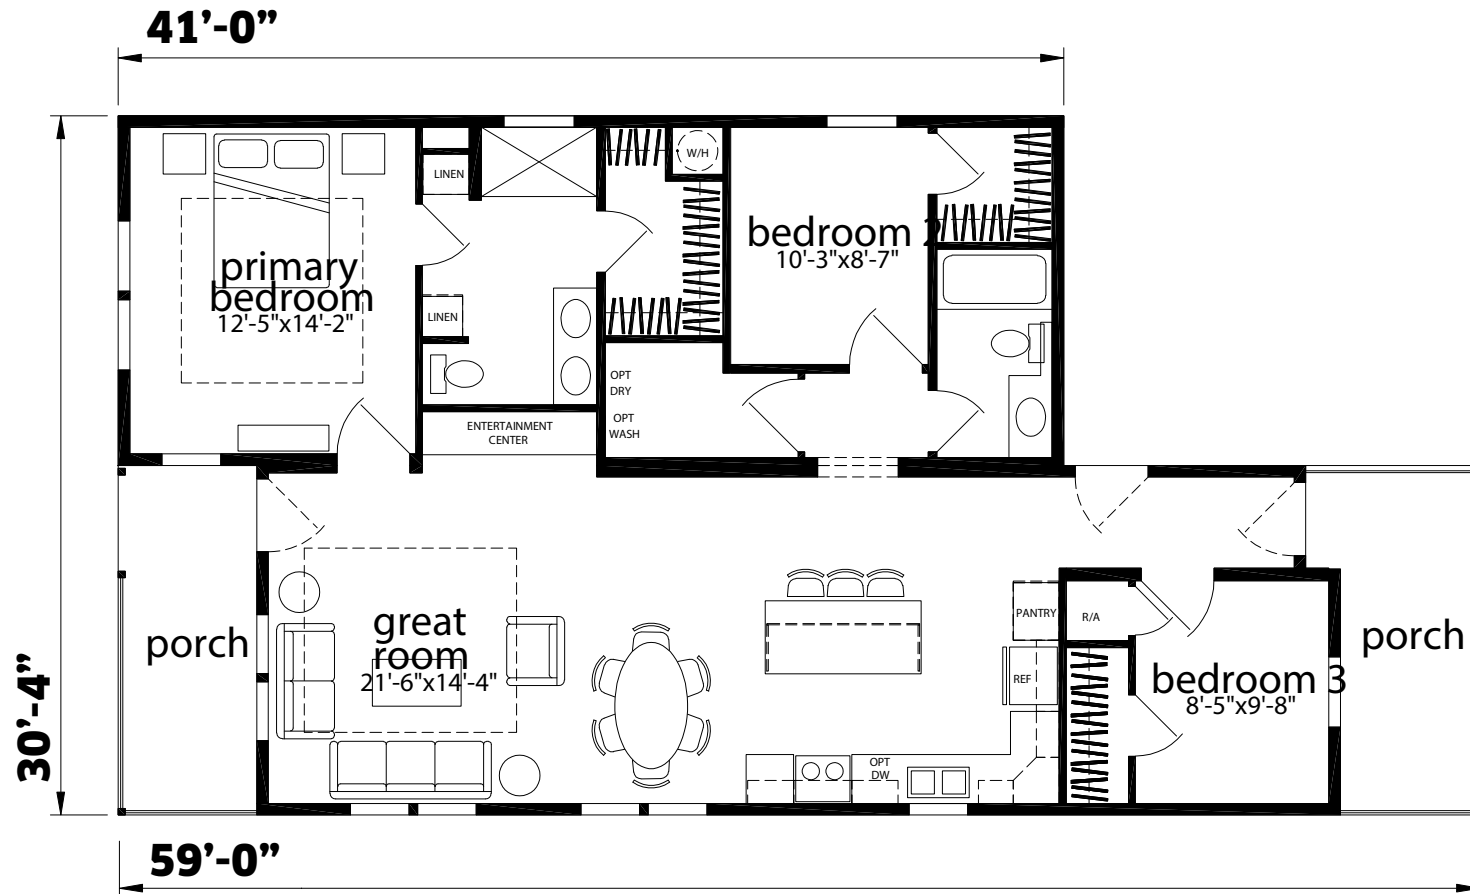

Mayland

Silver Springs Limited Series

1316 SQ. FT. (Approximate) 3 Bedrooms, 2 Baths

Last Updated: 2-24-25

CHAMPION HOMES CENTER
1915A SE SR100
Lake City, Florida 32025

FactoryHomeSale.com | 1-800-965-3052