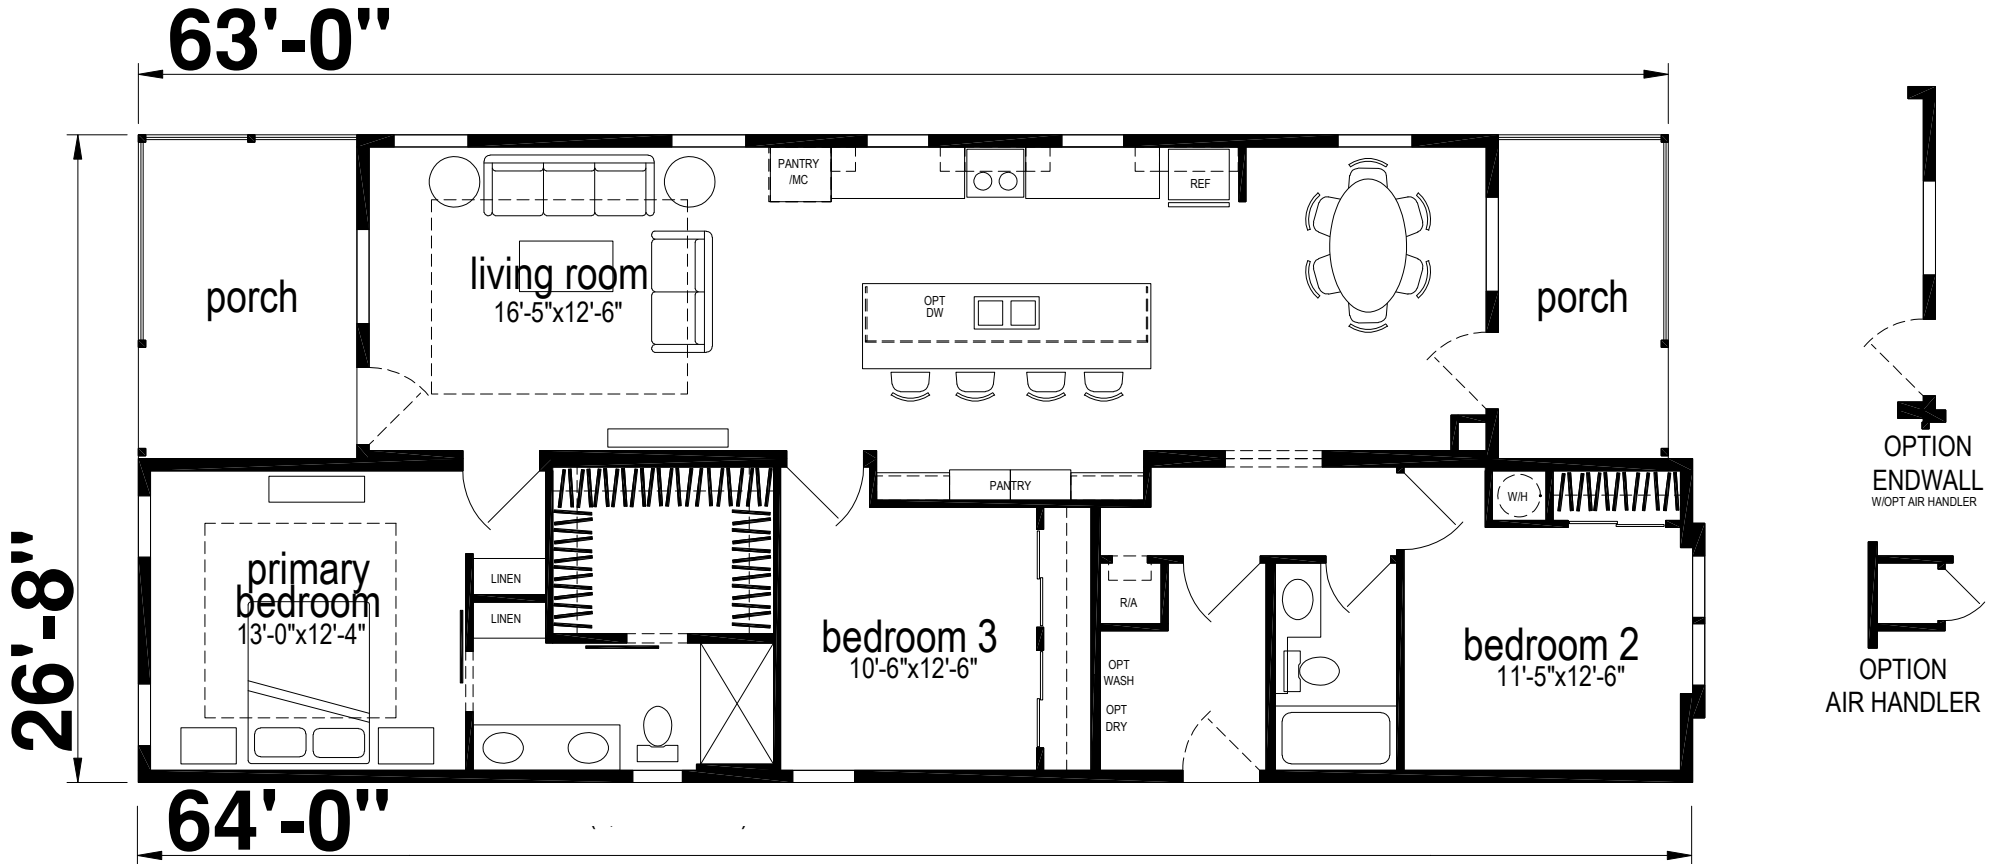

Mayfield

Silver Springs Limited Series

1484 SQ. FT. (Approximate) 3 Bedrooms, 2 Baths

Last Updated: 2-24-25

CHAMPION HOMES CENTER
1915A SE SR100
Lake City, Florida 32025

FactoryHomeSale.com | 1-800-965-3052