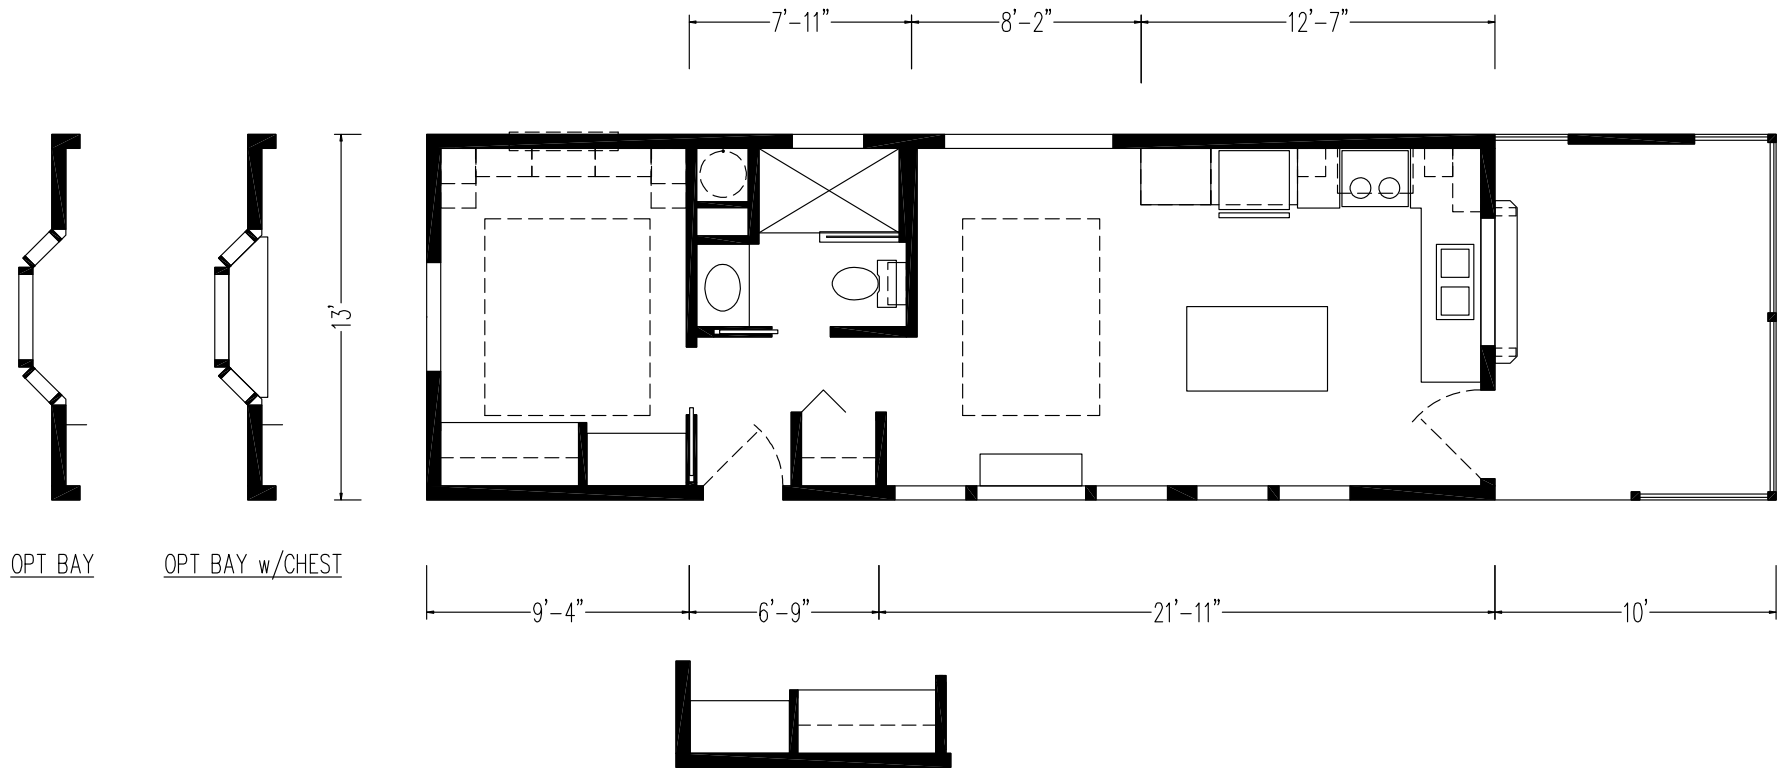

Matogora

Palm Bay Elite Series

481 SQ. FT. (Approximate) 1 Bedroom, 1 Bath

Last Updated: 2-24-25

CHAMPION HOMES CENTER
 1915A SE SR100
 Lake City, Florida 32025

OPT CLOSET

FactoryHomeSale.com | 1-800-965-3052