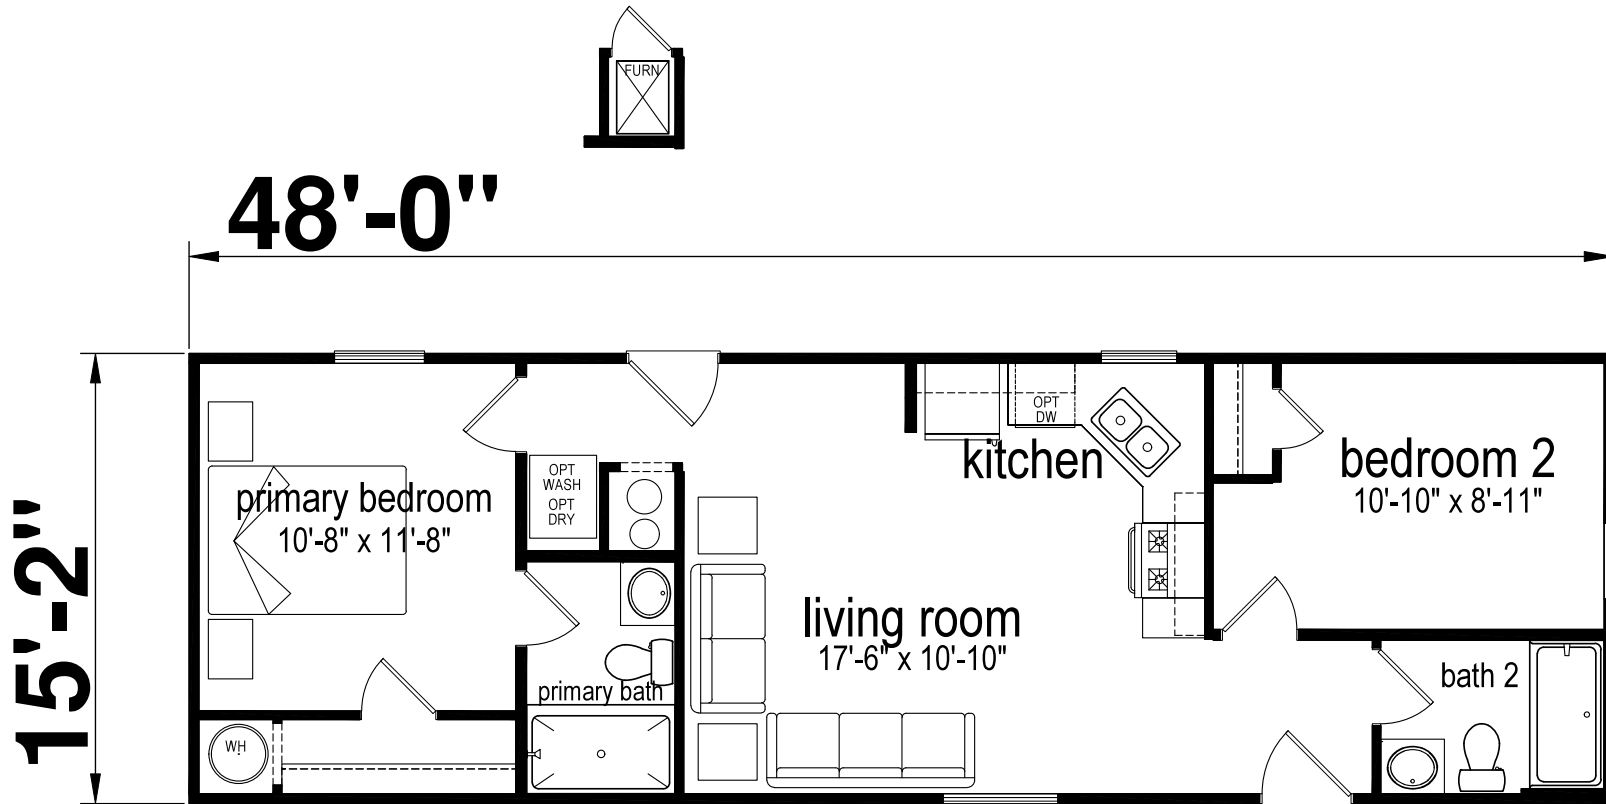

Marion

Key Largo Series

728 SQ. FT. (Approximate) 2 Bedroom, 2 Bath

Last Updated: 6-22-26

CHAMPION HOMES CENTER
1915A SE SR100
Lake City, Florida 32025

FactoryHomeSale.com | 1-800-965-3052

IMPORTANT: Alta Cima Corp reserves the right to modify, cancel or substitute products or features of this event at any time without prior notice or obligation. Pictures and other promotional materials are representative and may depict or contain floor plans, square footages, elevations, options, upgrades, extra design features, decorations, floor coverings, specialty light fixtures, custom paint and wall coverings, window treatments, landscaping, sound and alarm systems, furnishings, appliances, and other designer/decorator features and amenities that are not included as part of the home and/or may not be available at all locations. Home, pricing and community information is subject to change, and homes to prior sale, at any time without notice or obligation. ©2020 Alta Cima Corp. All rights reserved.